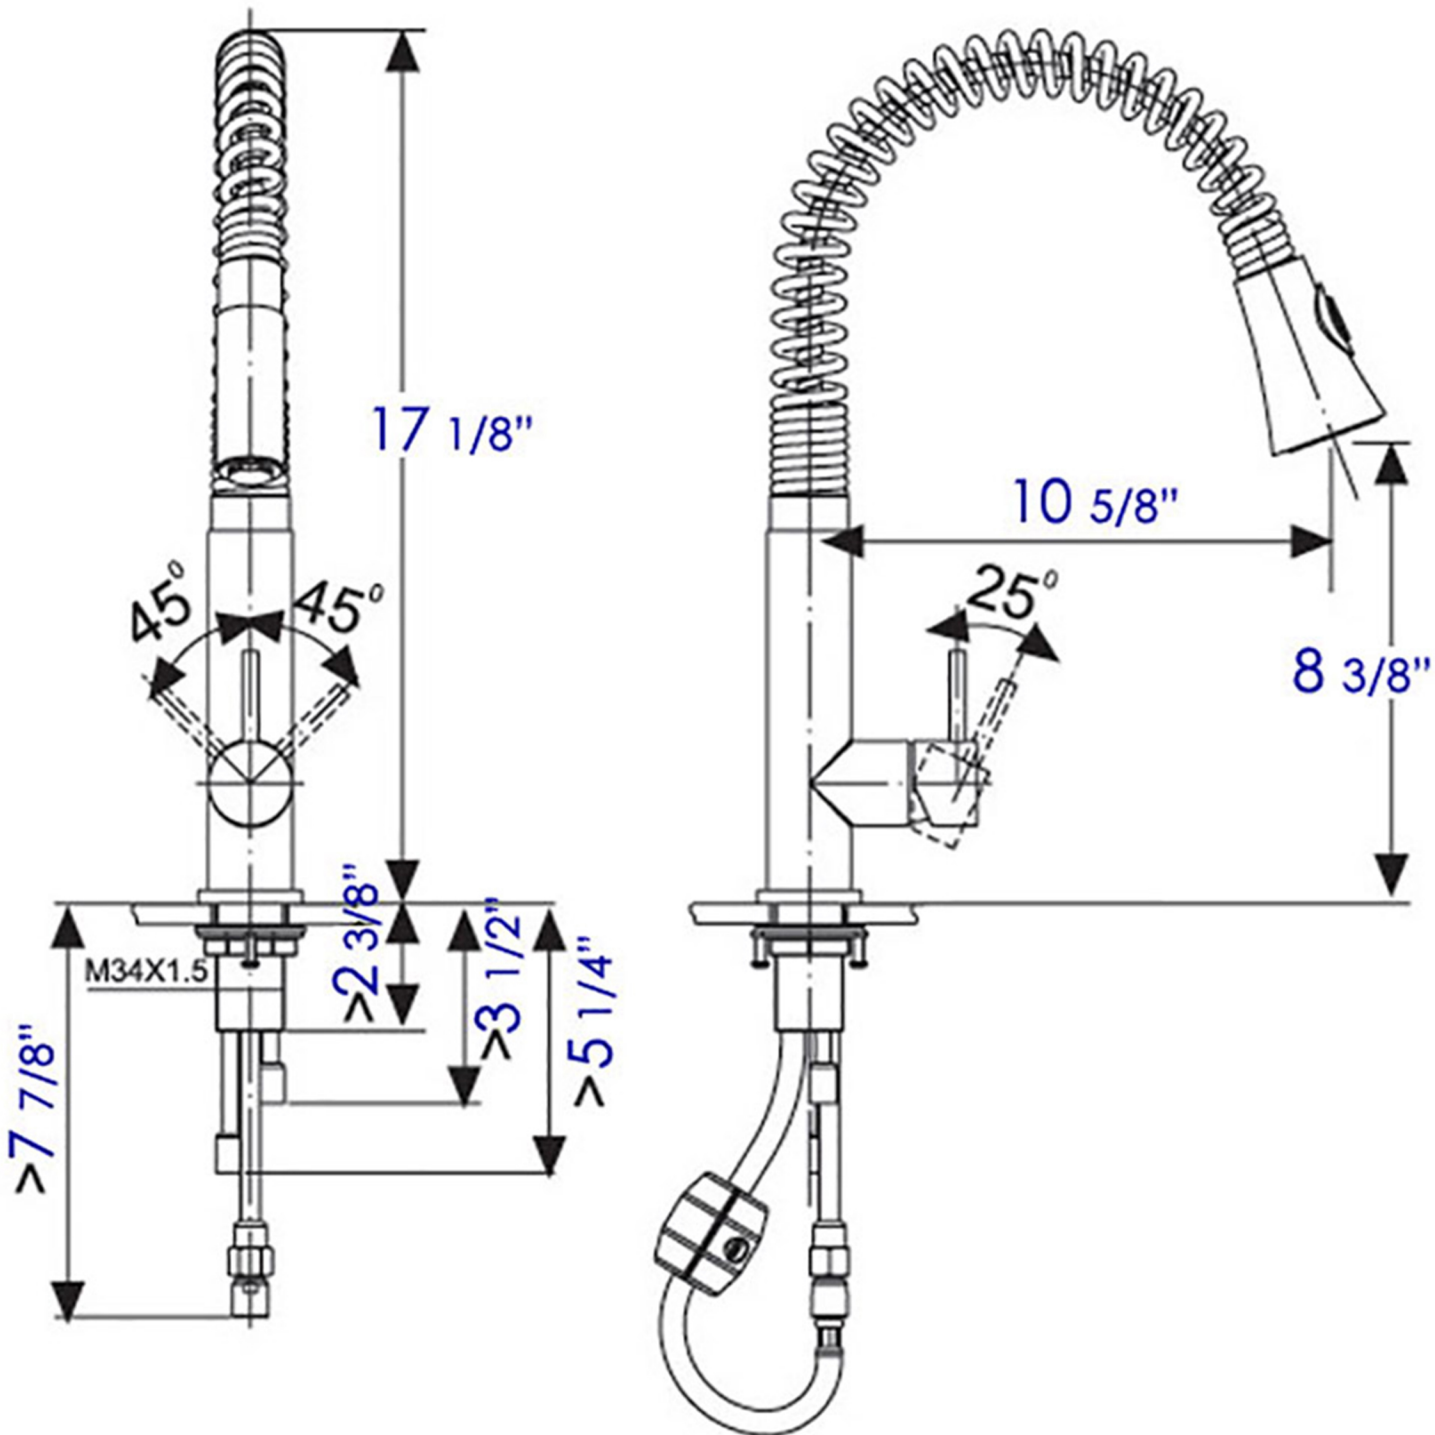

# AB2032

Solid Stainless Steel Commercial Spring Kitchen Faucet  
With Pull Down Shower Spray

**Note:** All product dimensions are approximate and should be verified on site prior to installation.  
Visit [www.ALFIbrand.com](http://www.ALFIbrand.com) for more information.