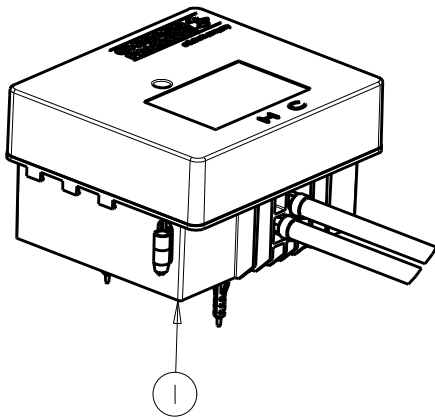

FITTING NO.
EQ-D1_SERIES

SUBMITTED MODEL NO.

ITEM NO.

NOTE:
ITEM 3 INCLUDES DECK GASKET FOR EACH SPOUT DESIGN AND HOSE O-RINGS.

ITEM	PART NO.	DESCRIPTION
1	EQ-D11A-KJKABCP	KIT, EQ CURVED ZINC SPOUT w/ 0.5 GPM
2	243.145.AB.1	KIT, OUTLET FOR EQ 0.5 GPM
3	243.150.AB.1	KIT, SPOUT SEAL EQ SERIES
4	243.147.00.1	KIT, HARDWARE FOR EQ CURVED SPOUT
5	-----	O-RING #011, DRINKING WATER COMPLIANT
6	EQ-A12-KJKCP	KIT, 4" COVER PLATE - EQ CURVED/HIGHARC
7	EQ-A13-KJKCP	KIT, 8" COVER PLATE - EQ CURVED/HIGHARC
8	243.181.00.1	KIT, HARDWARE FOR EQ COVER PLATES

FOR TECHNICAL ASSISTANCE
1-800-TEC-TRUE (1-800-832-8783)

ITEM	PART NO.	DESCRIPTION
1	EQ-32KJKABNF	CONTROL BOX ASSY EQ IR BATT ACPI MECH
2	EQ-42KJKABNF	CONTROL BOX ASSY EQ IR BATT ACLP MECH
3	EQ-52KJKABNF	CONTROL BOX ASSY EQ IR BATT ACHW MECH
4	EQ-012JKNF	BROWN OUT AND CABLES FOR EQ
5	EQ-011JKNF	CABLE WITH CONNECTORS FOR EQ
6	EQ-010JKNF	CABLE WITH CONNECTORS 2M LONG FOR EQ
7	EQ-003JKNF	POWER SUPPLY-PLUG-IN FOR EQ
8	EQ-005JKNF	POWER SUPPLY-HARDWIRE FOR EQ

CHICAGO FAUCETS
a Geberit company

2100 South Clearwater Drive
Des Plaines, IL 60018
Phone: 847-803-5000
Fax: 847-803-5454
www.chicagofaucets.com

REPAIR PARTS

FITTING NO.

AC-MECH-MIXER-JK

SUBMITTED MODEL NO.

BY: JAR DATE: 12-17-14

CHK: REV: 06-17-15

ITEM NO.

FOR TECHNICAL ASSISTANCE
1-800-TEC-TRUE (1-800-832-8783)

ITEM	PART NO.	DESCRIPTION
1	EQ-42KJKABNF	CONTROL BOX ASSY EQ IR BATT ACLP MECH
2	-----	SCREW, #8 X 1-1/4" LONG PLASTITE TYPE
3	243.152.AB.1	SOLENOID VALVE, DN5
4	243.158.00.1	CONTROL BOX HARDWARE KIT FOR EQ
5	-----	BONNET HEX SCREW, M4x0.7x16mm
6	243.155.AB.1	REBUILD KIT FOR EQ DS MECH
7	550-009KJKABNF	CHECK-CARTRIDGE
8	-----	O-RING #011, DRINKING WATER COMPLIANT
9	243.157.AB.1	INLET SUPPLY HOSE FOR EQ
10	3300-005JKABNF	FILTER/SCREEN
11	243.159.AB.1	KIT, SEALS AND CHECKS FOR EQ