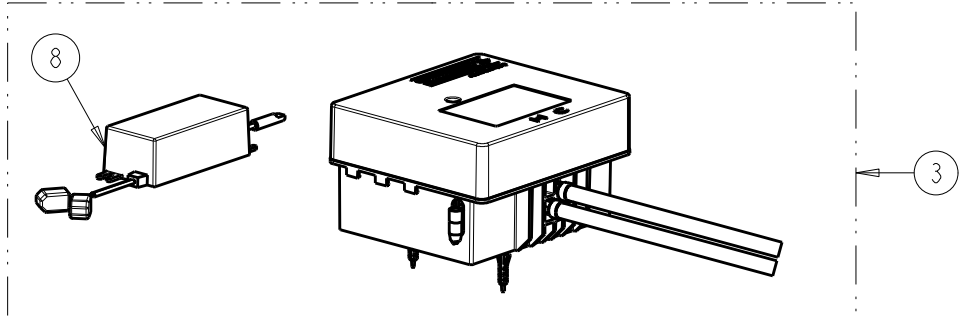

FOR TECHNICAL ASSISTANCE
1-800-TEC-TRUE (1-800-832-8783)

ITEM	PART NO.	DESCRIPTION
1	EQ-32KJKABNF	CONTROL BOX ASSY EQ IR BATT ACPI MECH
2	EQ-42KJKABNF	CONTROL BOX ASSY EQ IR BATT ACLP MECH
3	EQ-52KJKABNF	CONTROL BOX ASSY EQ IR BATT ACHW MECH
4	EQ-012JKNF	BROWN OUT AND CABLES FOR EQ
5	EQ-011JKNF	CABLE WITH CONNECTORS FOR EQ
6	EQ-010JKNF	CABLE WITH CONNECTORS 2M LONG FOR EQ
7	EQ-003JKNF	POWER SUPPLY-PLUG-IN FOR EQ
8	EQ-005JKNF	POWER SUPPLY-HARDWIRE FOR EQ