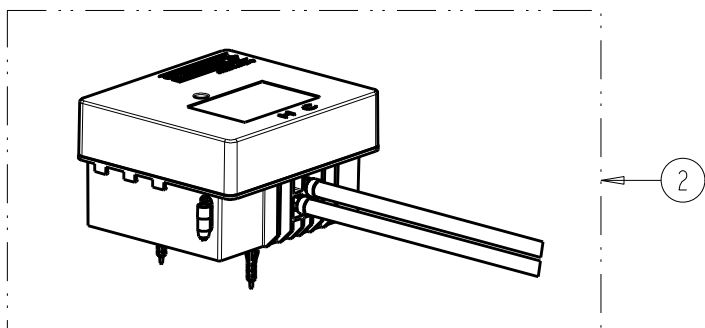

FOR TECHNICAL ASSISTANCE
1-800-TEC-TRUE (1-800-832-8783)

ITEM	PART NO.	DESCRIPTION
1	EQ-32KJKABNF	CONTROL BOX ASSY EQ IR BATT ACPI MECH
2	EQ-42KJKABNF	CONTROL BOX ASSY EQ IR BATT ACLP MECH
3	EQ-52KJKABNF	CONTROL BOX ASSY EQ IR BATT ACHW MECH
4	EQ-012JKNF	BROWN OUT AND CABLES FOR EQ
5	EQ-011JKNF	CABLE WITH CONNECTORS FOR EQ
6	EQ-010JKNF	CABLE WITH CONNECTORS 2M LONG FOR EQ
7	EQ-003JKNF	POWER SUPPLY-PLUG-IN FOR EQ
8	EQ-005JKNF	POWER SUPPLY-HARDWIRE FOR EQ