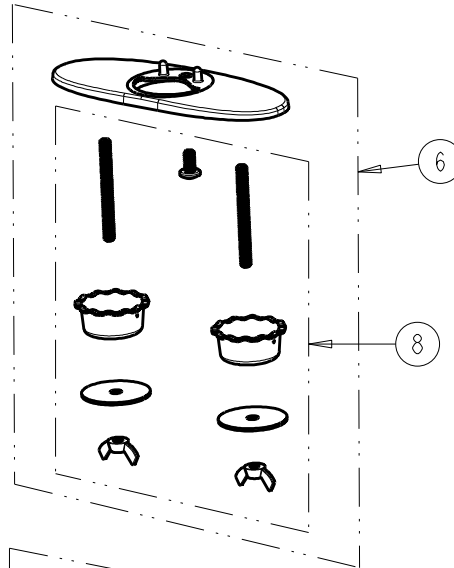

FITTING NO.
EQ-D1_SERIES

SUBMITTED MODEL NO.

ITEM NO.

NOTE:
ITEM 3 INCLUDES DECK GASKET FOR EACH SPOUT DESIGN AND HOSE O-RINGS.

ITEM	PART NO.	DESCRIPTION
1	EQ-D11A-KJKABCP	KIT, EQ CURVED ZINC SPOUT w/ 0.5 GPM
2	243.145.AB.1	KIT, OUTLET FOR EQ 0.5 GPM
3	243.150.AB.1	KIT, SPOUT SEAL EQ SERIES
4	243.147.00.1	KIT, HARDWARE FOR EQ CURVED SPOUT
5	-----	O-RING #011, DRINKING WATER COMPLIANT
6	EQ-A12-KJKCP	KIT, 4" COVER PLATE - EQ CURVED/HIGHARC
7	EQ-A13-KJKCP	KIT, 8" COVER PLATE - EQ CURVED/HIGHARC
8	243.181.00.1	KIT, HARDWARE FOR EQ COVER PLATES