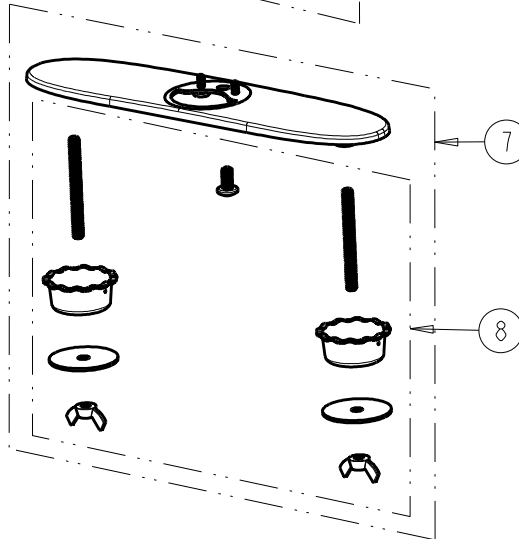

FITTING NO.
EQ-D1_SERIES

SUBMITTED MODEL NO.

ITEM NO.

NOTE:
ITEM 3 INCLUDES DECK GASKET FOR EACH SPOUT DESIGN AND HOSE O-RINGS.

ITEM	PART NO.	DESCRIPTION
1	EQ-D11A-KJKABCP	KIT, EQ CURVED ZINC SPOUT w/ 0.5 GPM
2	243.145.AB.1	KIT, OUTLET FOR EQ 0.5 GPM
3	243.150.AB.1	KIT, SPOUT SEAL EQ SERIES
4	243.147.00.1	KIT, HARDWARE FOR EQ CURVED SPOUT
5	-----	O-RING #011, DRINKING WATER COMPLIANT
6	EQ-A12-KJKCP	KIT, 4" COVER PLATE - EQ CURVED/HIGHARC
7	EQ-A13-KJKCP	KIT, 8" COVER PLATE - EQ CURVED/HIGHARC
8	243.181.00.1	KIT, HARDWARE FOR EQ COVER PLATES

BY: JAR DATE: 12-17-14

CHK: REV: 06-17-15

ITEM NO.

FOR TECHNICAL ASSISTANCE
1-800-TEC-TRUE (1-800-832-8783)

ITEM	PART NO.	DESCRIPTION
1	EQ-42KJKABNF	CONTROL BOX ASSY EQ IR BATT ACLP MECH
2	-----	SCREW, #8 X 1-1/4" LONG PLASTITE TYPE
3	243.152.AB.1	SOLENOID VALVE, DN5
4	243.158.00.1	CONTROL BOX HARDWARE KIT FOR EQ
5	-----	BONNET HEX SCREW, M4x0.7x16mm
6	243.155.AB.1	REBUILD KIT FOR EQ DS MECH
7	550-009KJKABNF	CHECK-CARTRIDGE
8	-----	O-RING #011, DRINKING WATER COMPLIANT
9	243.157.AB.1	INLET SUPPLY HOSE FOR EQ
10	3300-005JKABNF	FILTER/SCREEN
11	243.159.AB.1	KIT, SEALS AND CHECKS FOR EQ