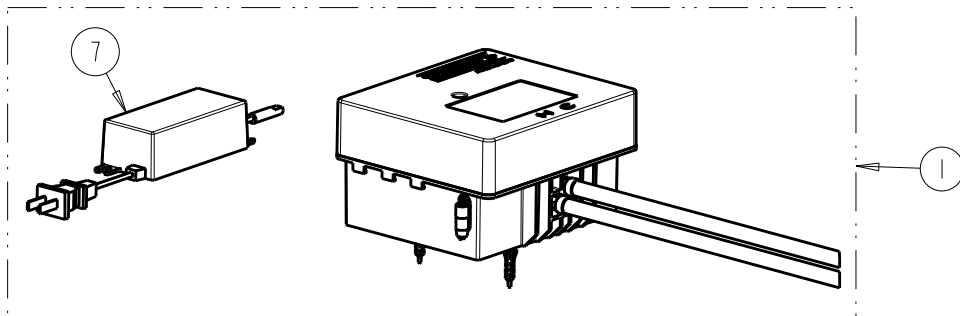

FOR TECHNICAL ASSISTANCE
1-800-TEC-TRUE (1-800-832-8783)

ITEM	PART NO.	DESCRIPTION
1	EQ-32KJKABNF	CONTROL BOX ASSY EQ IR BATT ACPI MECH
2	EQ-42KJKABNF	CONTROL BOX ASSY EQ IR BATT ACLP MECH
3	EQ-52KJKABNF	CONTROL BOX ASSY EQ IR BATT ACHW MECH
4	EQ-012JKNF	BROWN OUT AND CABLES FOR EQ
5	EQ-011JKNF	CABLE WITH CONNECTORS FOR EQ
6	EQ-010JKNF	CABLE WITH CONNECTORS 2M LONG FOR EQ
7	EQ-003JKNF	POWER SUPPLY-PLUG-IN FOR EQ
8	EQ-005JKNF	POWER SUPPLY-HARDWIRE FOR EQ