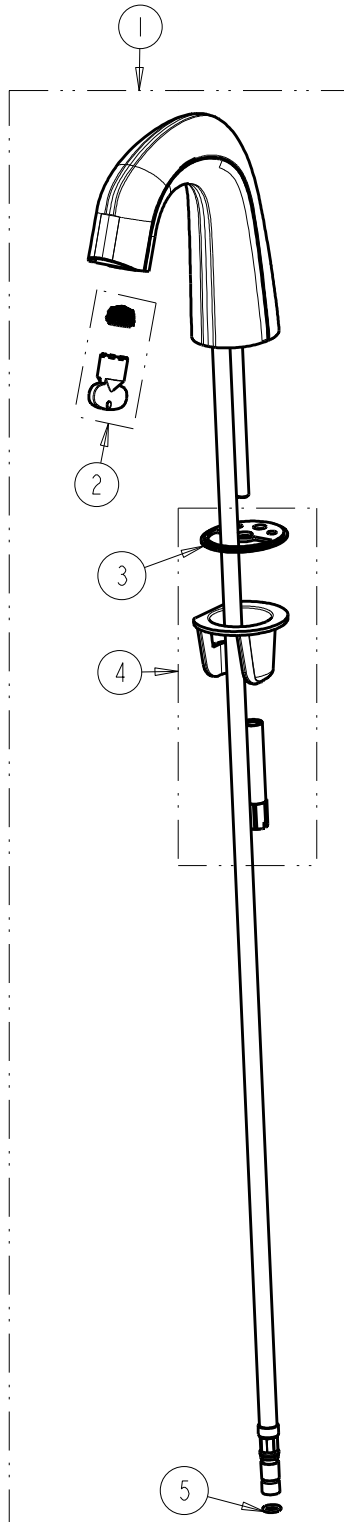

FITTING NO.
EQ-D1_SERIES

SUBMITTED MODEL NO.

ITEM NO.

NOTE:
ITEM 3 INCLUDES DECK GASKET FOR EACH SPOUT DESIGN AND HOSE O-RINGS.

ITEM	PART NO.	DESCRIPTION
1	EQ-D11A-KJKABCP	KIT, EQ CURVED ZINC SPOUT w/ 0.5 GPM
2	243.145.AB.1	KIT, OUTLET FOR EQ 0.5 GPM
3	243.150.AB.1	KIT, SPOUT SEAL EQ SERIES
4	243.147.00.1	KIT, HARDWARE FOR EQ CURVED SPOUT
5	-----	O-RING #011, DRINKING WATER COMPLIANT
6	EQ-A12-KJKCP	KIT, 4" COVER PLATE - EQ CURVED/HIGHARC
7	EQ-A13-KJKCP	KIT, 8" COVER PLATE - EQ CURVED/HIGHARC
8	243.181.00.1	KIT, HARDWARE FOR EQ COVER PLATES