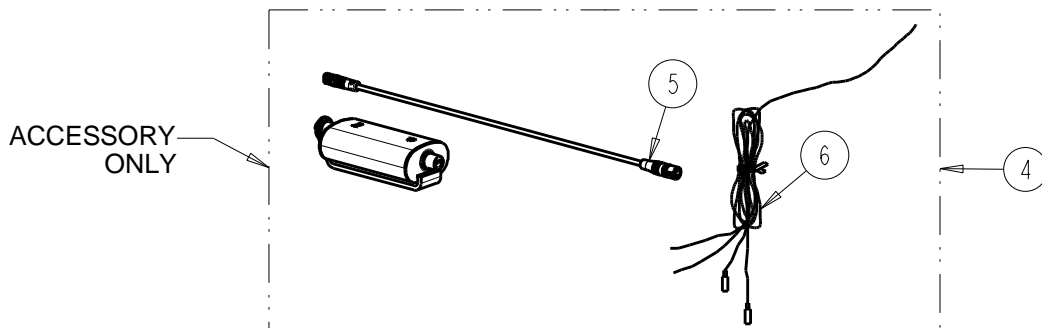

FITTING NO.
EQ-D1_SERIES

SUBMITTED MODEL NO.

ITEM NO.

NOTE:
ITEM 3 INCLUDES DECK GASKET FOR EACH SPOUT DESIGN AND HOSE O-RINGS.

ITEM	PART NO.	DESCRIPTION
1	EQ-D11A-KJKABCP	KIT, EQ CURVED ZINC SPOUT w/ 0.5 GPM
2	243.145.AB.1	KIT, OUTLET FOR EQ 0.5 GPM
3	243.150.AB.1	KIT, SPOUT SEAL EQ SERIES
4	243.147.00.1	KIT, HARDWARE FOR EQ CURVED SPOUT
5	-----	O-RING #011, DRINKING WATER COMPLIANT
6	EQ-A12-KJKCP	KIT, 4" COVER PLATE - EQ CURVED/HIGHARC
7	EQ-A13-KJKCP	KIT, 8" COVER PLATE - EQ CURVED/HIGHARC
8	243.181.00.1	KIT, HARDWARE FOR EQ COVER PLATES

FOR TECHNICAL ASSISTANCE
1-800-TEC-TRUE (1-800-832-8783)

ITEM	PART NO.	DESCRIPTION
1	EQ-32KJKABNF	CONTROL BOX ASSY EQ IR BATT ACPI MECH
2	EQ-42KJKABNF	CONTROL BOX ASSY EQ IR BATT ACLP MECH
3	EQ-52KJKABNF	CONTROL BOX ASSY EQ IR BATT ACHW MECH
4	EQ-012JKNF	BROWN OUT AND CABLES FOR EQ
5	EQ-011JKNF	CABLE WITH CONNECTORS FOR EQ
6	EQ-010JKNF	CABLE WITH CONNECTORS 2M LONG FOR EQ
7	EQ-003JKNF	POWER SUPPLY-PLUG-IN FOR EQ
8	EQ-005JKNF	POWER SUPPLY-HARDWIRE FOR EQ