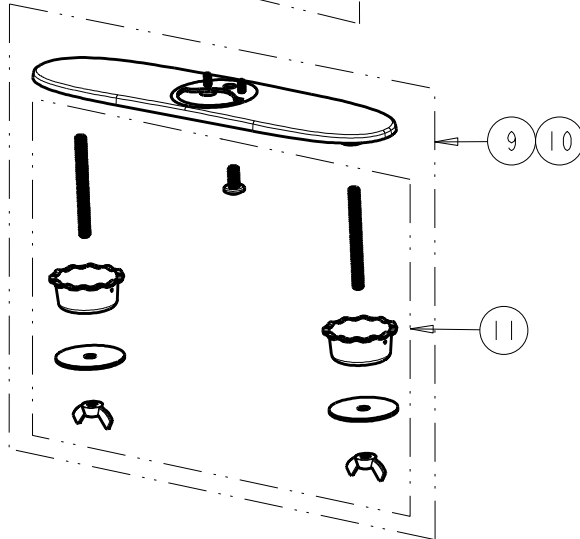

REPAIR PARTS

FITTING NO.

EQ-C1_SERIES

SUBMITTED MODEL NO.

BY: JAR

DATE: 11-26-14

ITEM NO.

CHK: *JAR*

REV: 05-06-15

FOR TECHNICAL ASSISTANCE
1-800-TEC-TRUE (1-800-832-8783)

FINISH OPTIONS

CP=CHROME PLATE

BN=BRUSHED NICKEL

NOTE:
ITEM 4 INCLUDES DECK GASKET FOR EACH SPOUT DESIGN AND HOSE O-RINGS.

ITEM	PART NO.	DESCRIPTION
1	EQ-C11A-KJKABCP	KIT, EQ HIGHARC SPOUT w/ 0.5 GPM
2	EQ-C11A-KJKABBN	KIT, EQ HIGHARC SPOUT w/ 0.5 GPM
3	243.145.AB.1	KIT, OUTLET FOR EQ 0.5 GPM
4	243.150.AB.1	KIT, SPOUT SEAL EQ SERIES
5	243.149.00.1	KIT, HARDWARE FOR EQ HIGHARC SPOUT
6	-----	O-RING #011, DRINKING WATER COMPLIANT
7	EQ-A12-KJKCP	KIT, 4" COVER PLATE - EQ CURVED/HIGHARC
8	EQ-A12-KJKBN	KIT, 4" COVER PLATE - EQ CURVED/HIGHARC
9	EQ-A13-KJKCP	KIT, 8" COVER PLATE - EQ CURVED/HIGHARC
10	EQ-A13-KJKBN	KIT, 8" COVER PLATE - EQ CURVED/HIGHARC
11	243.181.00.1	KIT, HARDWARE FOR EQ COVER PLATES