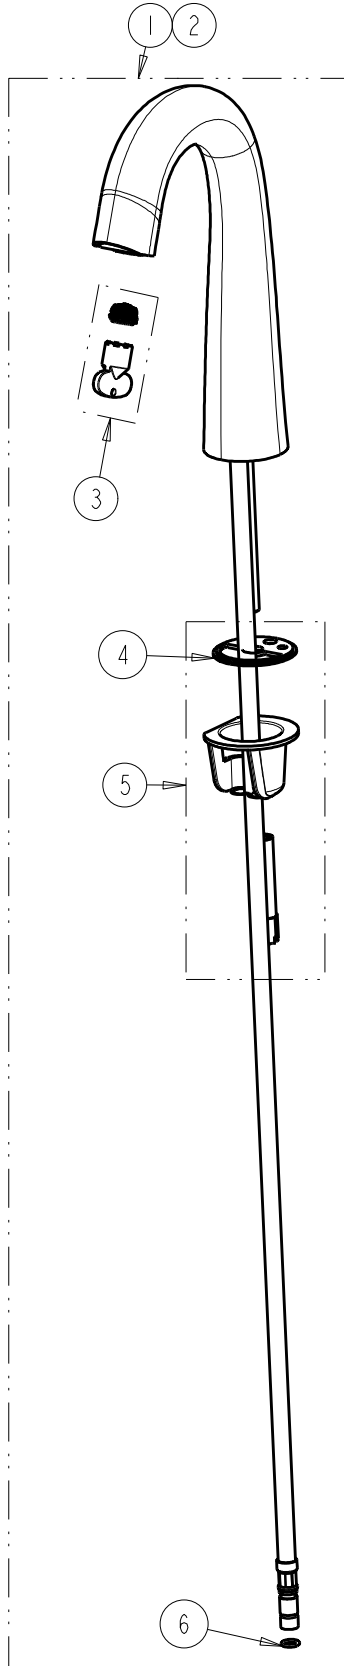

REPAIR PARTS

FITTING NO.

EQ-C1_SERIES

SUBMITTED MODEL NO.

BY: JAR

DATE: 11-26-14

ITEM NO.

CHK: *JAR*

REV: 05-06-15

FOR TECHNICAL ASSISTANCE
1-800-TEC-TRUE (1-800-832-8783)

FINISH OPTIONS

CP=CHROME PLATE

BN=BRUSHED NICKEL

NOTE:
ITEM 4 INCLUDES DECK GASKET FOR EACH SPOUT DESIGN AND HOSE O-RINGS.

ITEM	PART NO.	DESCRIPTION
1	EQ-C11A-KJKABCP	KIT, EQ HIGHARC SPOUT w/ 0.5 GPM
2	EQ-C11A-KJKABBN	KIT, EQ HIGHARC SPOUT w/ 0.5 GPM
3	243.145.AB.1	KIT, OUTLET FOR EQ 0.5 GPM
4	243.150.AB.1	KIT, SPOUT SEAL EQ SERIES
5	243.149.00.1	KIT, HARDWARE FOR EQ HIGHARC SPOUT
6	-----	O-RING #011, DRINKING WATER COMPLIANT
7	EQ-A12-KJKCP	KIT, 4" COVER PLATE - EQ CURVED/HIGHARC
8	EQ-A12-KJKBN	KIT, 4" COVER PLATE - EQ CURVED/HIGHARC
9	EQ-A13-KJKCP	KIT, 8" COVER PLATE - EQ CURVED/HIGHARC
10	EQ-A13-KJKBN	KIT, 8" COVER PLATE - EQ CURVED/HIGHARC
11	243.181.00.1	KIT, HARDWARE FOR EQ COVER PLATES