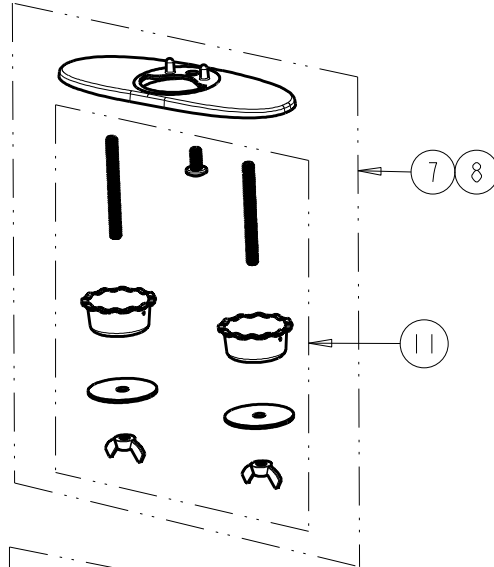

REPAIR PARTS

FITTING NO.

EQ-C1_SERIES

SUBMITTED MODEL NO.

BY: JAR

DATE: 11-26-14

ITEM NO.

CHK: *JAR*

REV: 05-06-15

FOR TECHNICAL ASSISTANCE
1-800-TEC-TRUE (1-800-832-8783)

FINISH OPTIONS

CP=CHROME PLATE

BN=BRUSHED NICKEL

NOTE:
ITEM 4 INCLUDES DECK GASKET FOR EACH SPOUT DESIGN AND HOSE O-RINGS.

ITEM	PART NO.	DESCRIPTION
1	EQ-C11A-KJKABCP	KIT, EQ HIGHARC SPOUT w/ 0.5 GPM
2	EQ-C11A-KJKABBN	KIT, EQ HIGHARC SPOUT w/ 0.5 GPM
3	243.145.AB.1	KIT, OUTLET FOR EQ 0.5 GPM
4	243.150.AB.1	KIT, SPOUT SEAL EQ SERIES
5	243.149.00.1	KIT, HARDWARE FOR EQ HIGHARC SPOUT
6	-----	O-RING #011, DRINKING WATER COMPLIANT
7	EQ-A12-KJKCP	KIT, 4" COVER PLATE - EQ CURVED/HIGHARC
8	EQ-A12-KJKBN	KIT, 4" COVER PLATE - EQ CURVED/HIGHARC
9	EQ-A13-KJKCP	KIT, 8" COVER PLATE - EQ CURVED/HIGHARC
10	EQ-A13-KJKBN	KIT, 8" COVER PLATE - EQ CURVED/HIGHARC
11	243.181.00.1	KIT, HARDWARE FOR EQ COVER PLATES