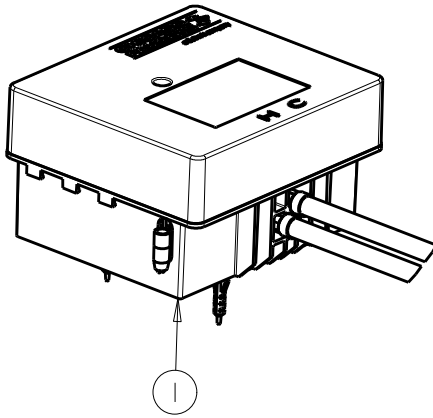

REV: 05-06-15

FOR TECHNICAL ASSISTANCE
1-800-TEC-TRUE (1-800-832-8783)

FINISH OPTIONS

CP=CHROME PLATE

BN=BRUSHED NICKEL

NOTE:
ITEM 4 INCLUDES DECK GASKET FOR EACH SPOUT DESIGN AND HOSE O-RINGS.

ITEM	PART NO.	DESCRIPTION
1	EQ-C11A-KJKABCP	KIT, EQ HIGHARC SPOUT w/ 0.5 GPM
2	EQ-C11A-KJKABBN	KIT, EQ HIGHARC SPOUT w/ 0.5 GPM
3	243.145.AB.1	KIT, OUTLET FOR EQ 0.5 GPM
4	243.150.AB.1	KIT, SPOUT SEAL EQ SERIES
5	243.149.00.1	KIT, HARDWARE FOR EQ HIGHARC SPOUT
6	-----	O-RING #011, DRINKING WATER COMPLIANT
7	EQ-A12-KJKCP	KIT, 4" COVER PLATE - EQ CURVED/HIGHARC
8	EQ-A12-KJKBN	KIT, 4" COVER PLATE - EQ CURVED/HIGHARC
9	EQ-A13-KJKCP	KIT, 8" COVER PLATE - EQ CURVED/HIGHARC
10	EQ-A13-KJKBN	KIT, 8" COVER PLATE - EQ CURVED/HIGHARC
11	243.181.00.1	KIT, HARDWARE FOR EQ COVER PLATES

FOR TECHNICAL ASSISTANCE
1-800-TEC-TRUE (1-800-832-8783)

ITEM	PART NO.	DESCRIPTION
1	EQ-32KJKABNF	CONTROL BOX ASSY EQ IR BATT ACPI MECH
2	EQ-42KJKABNF	CONTROL BOX ASSY EQ IR BATT ACLP MECH
3	EQ-52KJKABNF	CONTROL BOX ASSY EQ IR BATT ACHW MECH
4	EQ-012JKNF	BROWN OUT AND CABLES FOR EQ
5	EQ-011JKNF	CABLE WITH CONNECTORS FOR EQ
6	EQ-010JKNF	CABLE WITH CONNECTORS 2M LONG FOR EQ
7	EQ-003JKNF	POWER SUPPLY-PLUG-IN FOR EQ
8	EQ-005JKNF	POWER SUPPLY-HARDWIRE FOR EQ

AC-MECH-MIXER-JK

SUBMITTED MODEL NO.

ITEM NO.

FOR TECHNICAL ASSISTANCE
1-800-TEC-TRUE (1-800-832-8783)

ITEM	PART NO.	DESCRIPTION
1	EQ-42KJKABNF	CONTROL BOX ASSY EQ IR BATT ACLP MECH
2	-----	SCREW, #8 X 1-1/4" LONG PLASTITE TYPE
3	243.152.AB.1	SOLENOID VALVE, DN5
4	243.158.00.1	CONTROL BOX HARDWARE KIT FOR EQ
5	-----	BONNET HEX SCREW, M4x0.7x16mm
6	243.155.AB.1	REBUILD KIT FOR EQ DS MECH
7	550-009KJKABNF	CHECK-CARTRIDGE
8	-----	O-RING #011, DRINKING WATER COMPLIANT
9	243.157.AB.1	INLET SUPPLY HOSE FOR EQ
10	3300-005JKABNF	FILTER/SCREEN
11	243.159.AB.1	KIT, SEALS AND CHECKS FOR EQ