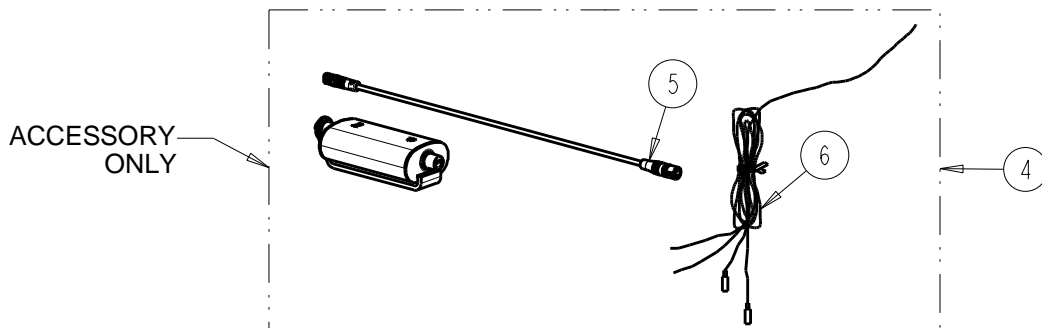

REV: 05-06-15

FOR TECHNICAL ASSISTANCE
1-800-TEC-TRUE (1-800-832-8783)

FINISH OPTIONS

CP=CHROME PLATE

BN=BRUSHED NICKEL

NOTE:
ITEM 4 INCLUDES DECK GASKET FOR EACH SPOUT DESIGN AND HOSE O-RINGS.

ITEM	PART NO.	DESCRIPTION
1	EQ-C11A-KJKABCP	KIT, EQ HIGHARC SPOUT w/ 0.5 GPM
2	EQ-C11A-KJKABBN	KIT, EQ HIGHARC SPOUT w/ 0.5 GPM
3	243.145.AB.1	KIT, OUTLET FOR EQ 0.5 GPM
4	243.150.AB.1	KIT, SPOUT SEAL EQ SERIES
5	243.149.00.1	KIT, HARDWARE FOR EQ HIGHARC SPOUT
6	-----	O-RING #011, DRINKING WATER COMPLIANT
7	EQ-A12-KJKCP	KIT, 4" COVER PLATE - EQ CURVED/HIGHARC
8	EQ-A12-KJKBN	KIT, 4" COVER PLATE - EQ CURVED/HIGHARC
9	EQ-A13-KJKCP	KIT, 8" COVER PLATE - EQ CURVED/HIGHARC
10	EQ-A13-KJKBN	KIT, 8" COVER PLATE - EQ CURVED/HIGHARC
11	243.181.00.1	KIT, HARDWARE FOR EQ COVER PLATES

FOR TECHNICAL ASSISTANCE
1-800-TEC-TRUE (1-800-832-8783)

ITEM	PART NO.	DESCRIPTION
1	EQ-32KJKABNF	CONTROL BOX ASSY EQ IR BATT ACPI MECH
2	EQ-42KJKABNF	CONTROL BOX ASSY EQ IR BATT ACLP MECH
3	EQ-52KJKABNF	CONTROL BOX ASSY EQ IR BATT ACHW MECH
4	EQ-012JKNF	BROWN OUT AND CABLES FOR EQ
5	EQ-011JKNF	CABLE WITH CONNECTORS FOR EQ
6	EQ-010JKNF	CABLE WITH CONNECTORS 2M LONG FOR EQ
7	EQ-003JKNF	POWER SUPPLY-PLUG-IN FOR EQ
8	EQ-005JKNF	POWER SUPPLY-HARDWIRE FOR EQ