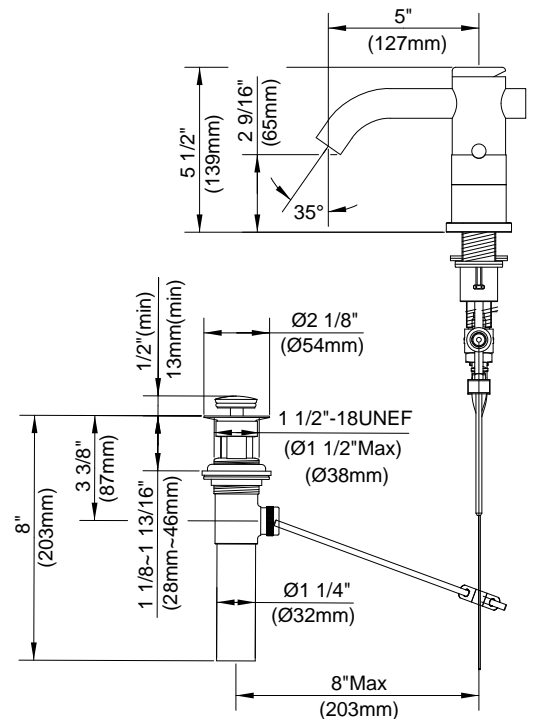

Submittal Information:

Job Name: _____
Contractor: _____

Location: _____
Contact #: _____