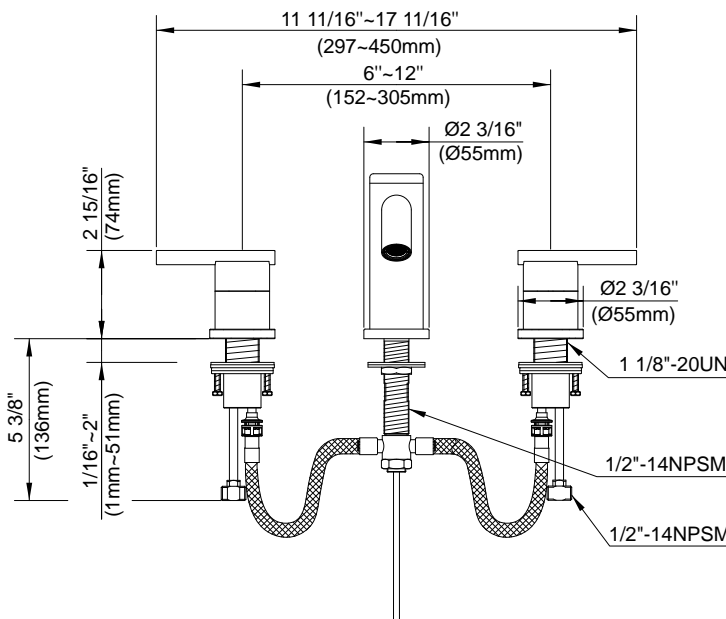

Submittal Information:

Job Name: _____
Contractor: _____

Location: _____
Contact #: _____