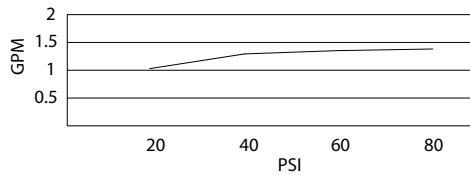

SPECIFICATIONS

PARMA™ TWO HANDLE WIDESPREAD LAVATORY FAUCET

Model

D304058 (Replaces D305458 series)

Description

- Ceramic disc valve
- 3" high spout, 5" spout length
- Metal pop-up drain assembly
- 3 hole mount

Standards

- UPC/cUPC
- NSF 61-9
- Energy policy act of 1992

- ASME A112.18.1

- CSA B125

- Meets CA AB-1953

Less than 0.25% Lead content

- ADA Accessibility Guidelines for Buildings and Facilities - 4.27.4 Controls and Mechanisms

Warranty

Danze products are covered by a manufacturer's limited "lifetime" warranty for manufacturing defects.

Flow Rate

Finishes Available

- Chrome
- Other: Refer to Price List for additional finish