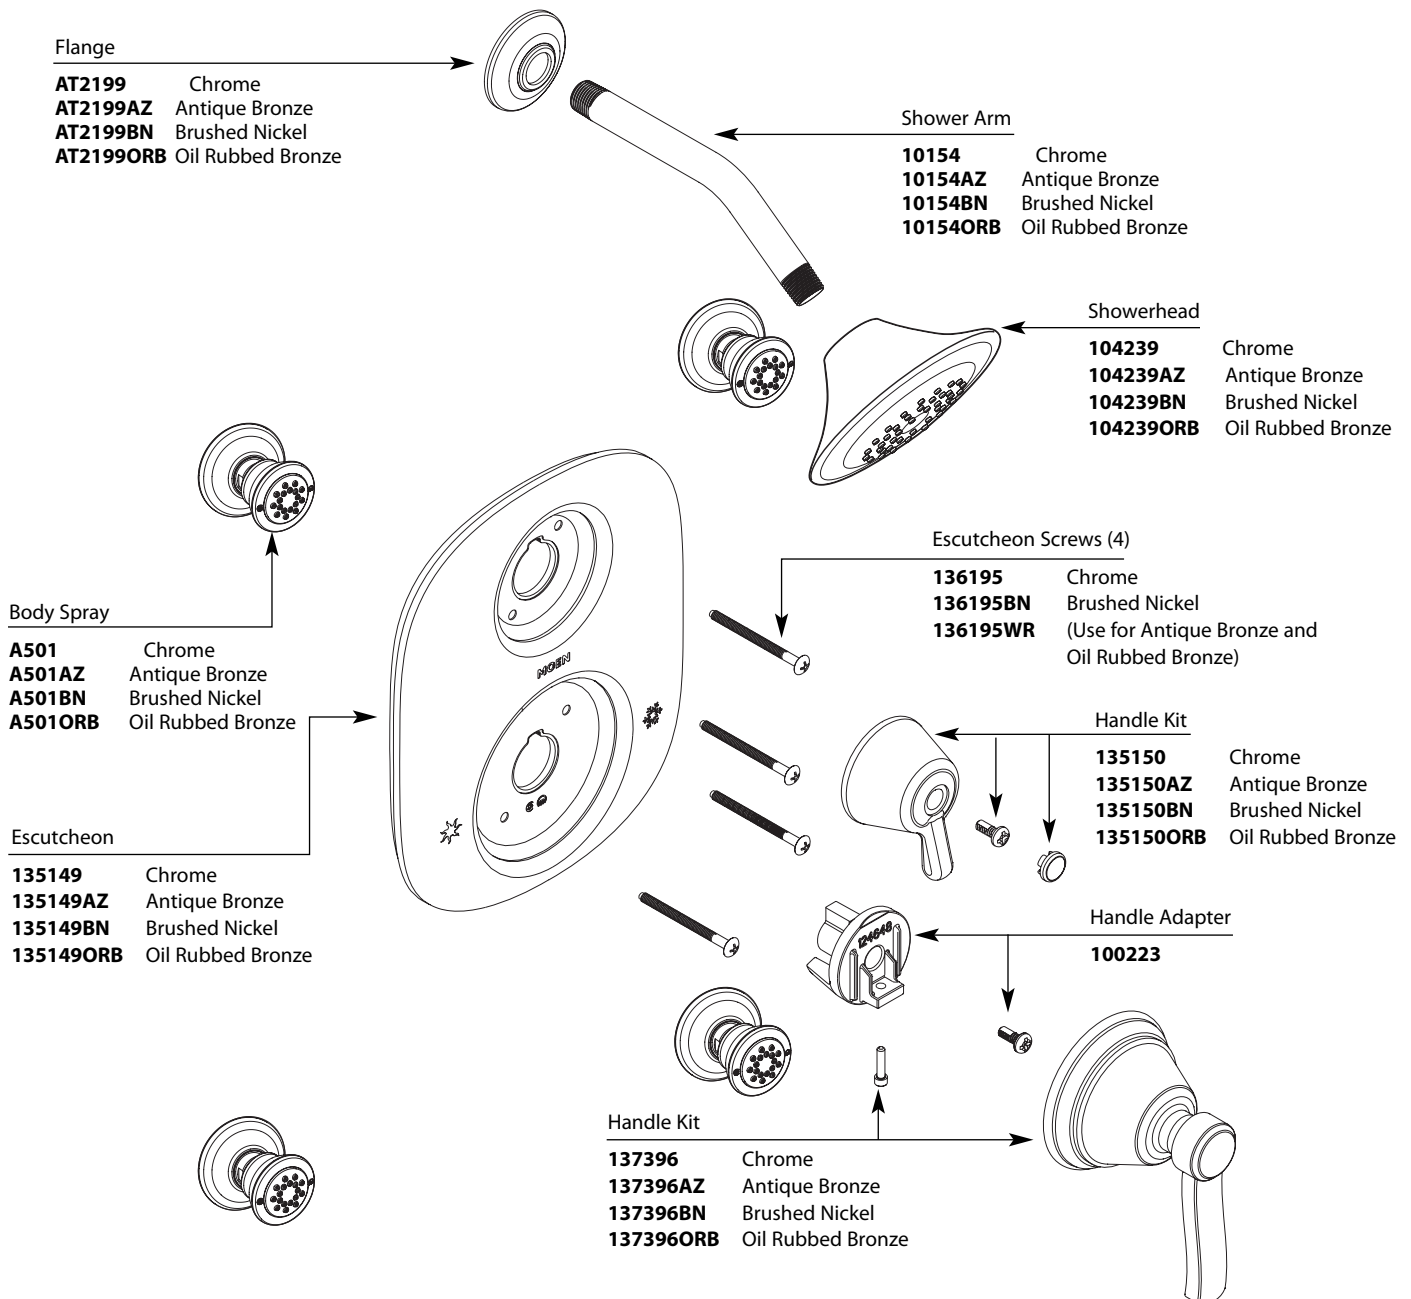

Buy it for looks. Buy it for life.®

Illustrated Parts

- Order by Part Number
- Trim can be used with either the 3320 series or 3330 series valve

ROTHBURY™ Three Function Transfer Valve Vertical Spa Set Trim		
MODEL	HANDLE	FINISH
203	Lever	Chrome
203AZ	Lever	Antique Bronze
203BN	Lever	Brushed Nickel
203ORB	Lever	Oil Rubbed Bronze

TO ORDER PARTS CALL: 1-800-BUY-MOEN
www.moen.com