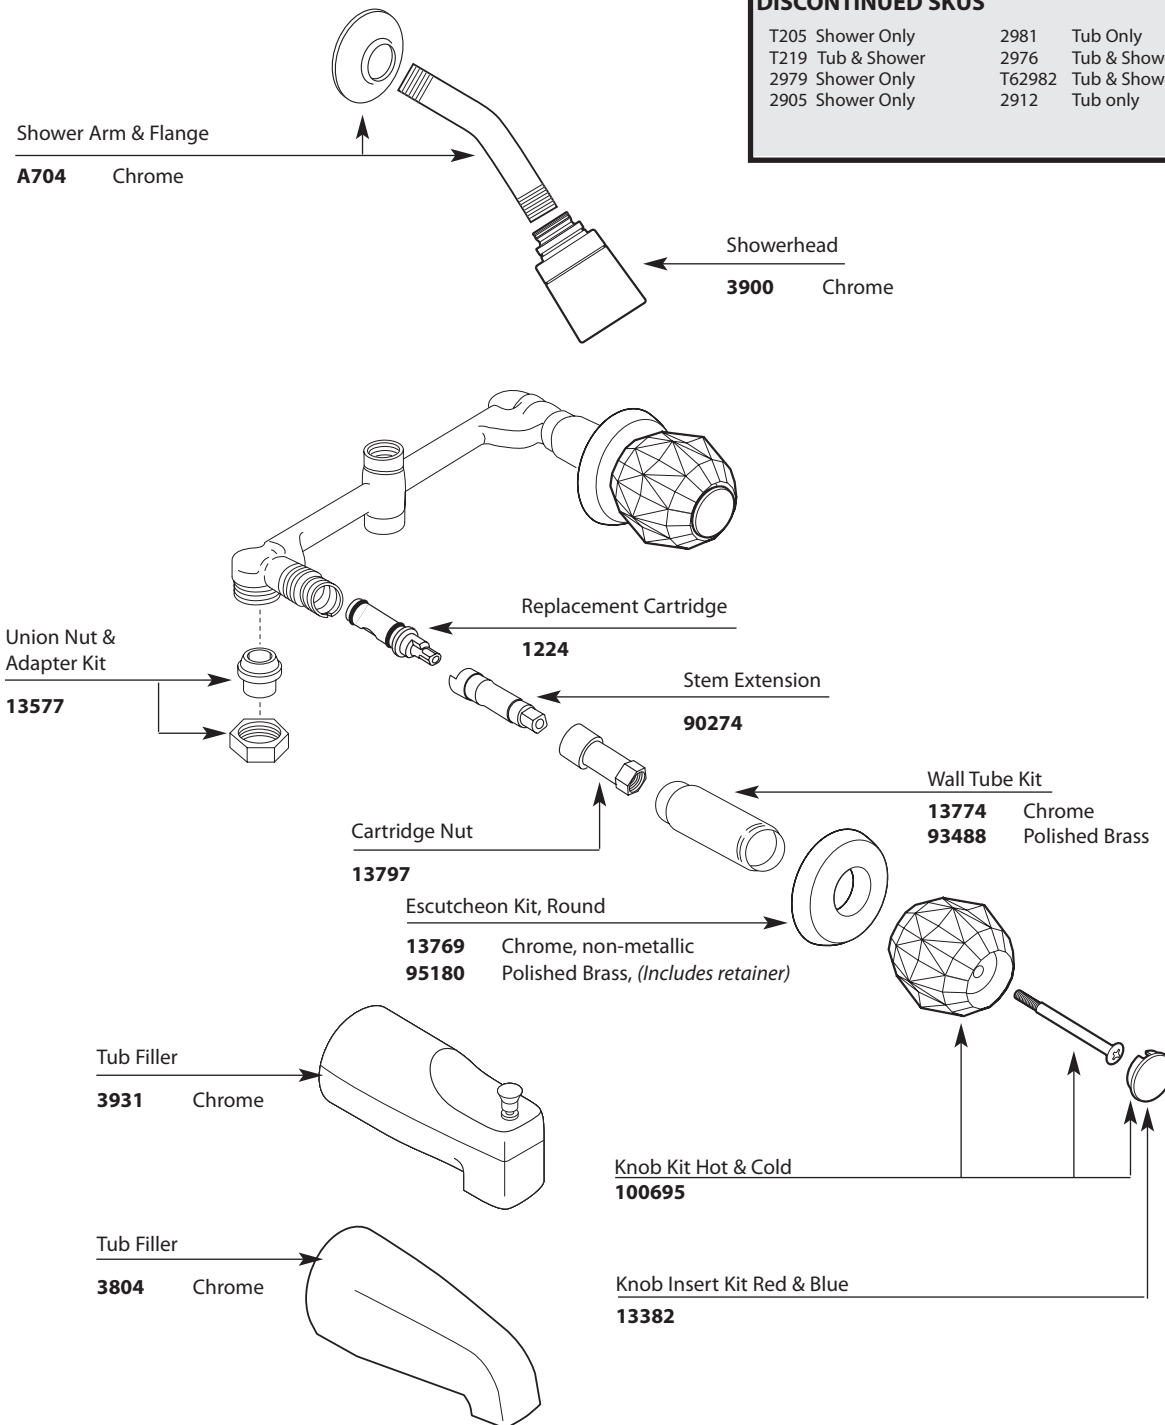

Buy it for looks. Buy it for life.®

■ Order by Part Number

There is more than 1 version of this model.
Page down to identify the version you have.

Illustrated Parts

CHATEAU®
Two-Handle Tub/Shower Valve

MODEL		FINISH
2919 Tub & Shower		Chrome
2982 Tub & Shower		Chrome

DISCONTINUED SKUS

T205 Shower Only	2981 Tub Only	2900 Trim
T219 Tub & Shower	2976 Tub & Shower	2900P Trim
2979 Shower Only	T62982 Tub & Shower	2901 Trim
2905 Shower Only	2912 Tub only	

Buy it for looks. Buy it for life.®

■ Order by Part Number

Illustrated Parts

CHATEAU®			
Two-Handle Tub/Shower Valve			
MODEL		FINISH	
2919 Tub & Shower		Chrome	
2982 Tub & Shower		Chrome	
DISCONTINUED SKUS			
T205 Shower Only	2981 Tub Only	2900 Trim	
T219 Tub & Shower	2976 Tub & Shower	2900P Trim	
2979 Shower Only	T62982 Tub & Shower	2901 Trim	
2905 Shower Only	2912 Tub only		