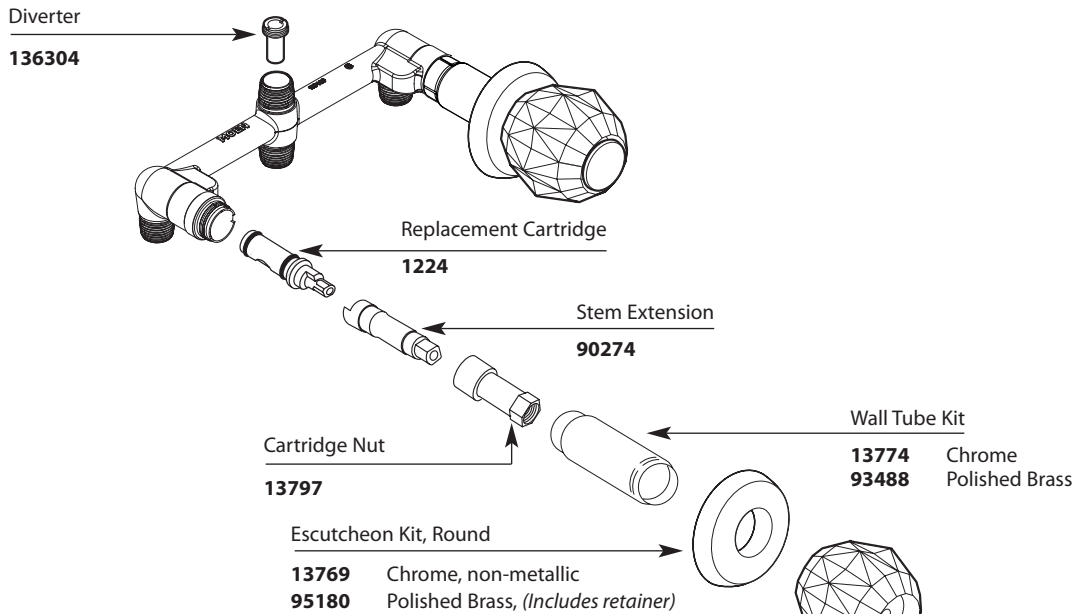

Buy it for looks. Buy it for life.®

■ Order by Part Number

There is more than 1 version of this model.
Page down to identify the version you have.

Illustrated Parts

CHATEAU®
Two-Handle Tub/Shower Valve

MODEL		FINISH
2919 Tub & Shower		Chrome
2982 Tub & Shower		Chrome

DISCONTINUED SKUS

T205 Shower Only	2981 Tub Only	2900 Trim
T219 Tub & Shower	2976 Tub & Shower	2900P Trim
2979 Shower Only	T62982 Tub & Shower	2901 Trim
2905 Shower Only	2912 Tub only	

Buy it for looks. Buy it for life.®

■ Order by Part Number

Illustrated Parts

CHATEAU®			
Two-Handle Tub/Shower Valve			
MODEL		FINISH	
2919 Tub & Shower		Chrome	
2982 Tub & Shower		Chrome	
DISCONTINUED SKUS			
T205 Shower Only	2981 Tub Only	2900 Trim	
T219 Tub & Shower	2976 Tub & Shower	2900P Trim	
2979 Shower Only	T62982 Tub & Shower	2901 Trim	
2905 Shower Only	2912 Tub only		