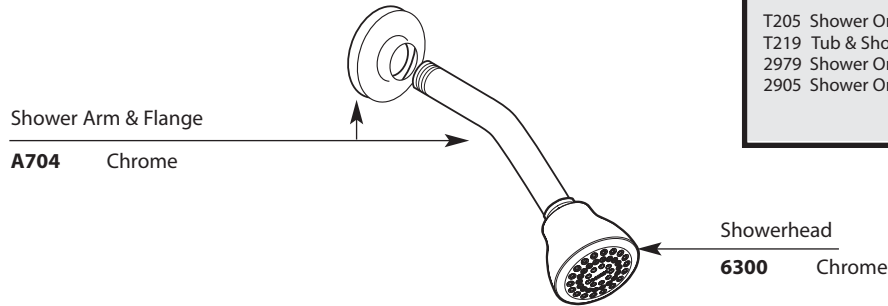

Buy it for looks. Buy it for life.®

■ Order by Part Number

There is more than 1 version of this model.
Page down to identify the version you have.

Illustrated Parts

CHATEAU®
Two-Handle Tub/Shower Valve

MODEL		FINISH
2919 Tub & Shower		Chrome
2982 Tub & Shower		Chrome

DISCONTINUED SKUS

T205 Shower Only	2981 Tub Only	2900 Trim
T219 Tub & Shower	2976 Tub & Shower	2900P Trim
2979 Shower Only	T62982 Tub & Shower	2901 Trim
2905 Shower Only	2912 Tub only	

Buy it for looks. Buy it for life.®

■ Order by Part Number

Illustrated Parts

CHATEAU®			
Two-Handle Tub/Shower Valve			
MODEL		FINISH	
2919 Tub & Shower		Chrome	
2982 Tub & Shower		Chrome	
DISCONTINUED SKUS			
T205 Shower Only	2981 Tub Only	2900 Trim	
T219 Tub & Shower	2976 Tub & Shower	2900P Trim	
2979 Shower Only	T62982 Tub & Shower	2901 Trim	
2905 Shower Only	2912 Tub only		