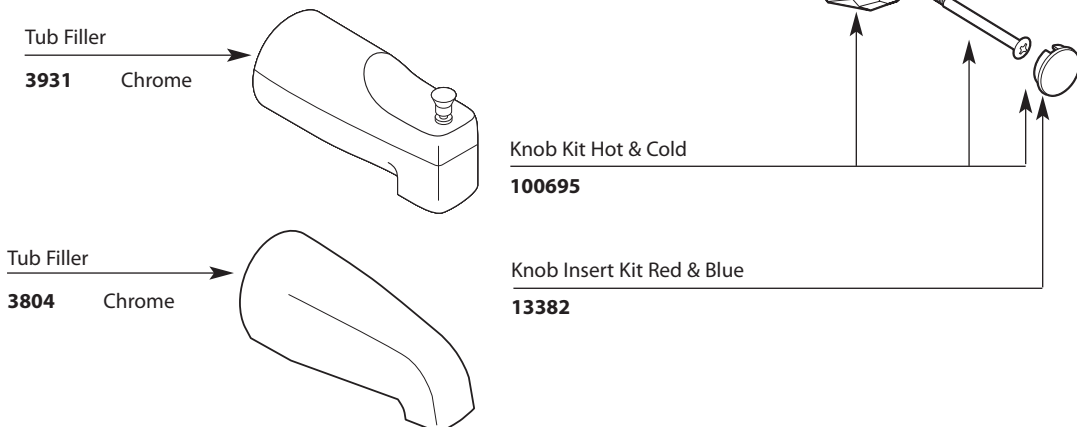

Buy it for looks. Buy it for life.®

■ Order by Part Number

There is more than 1 version of this model.
Page down to identify the version you have.

Illustrated Parts

CHATEAU®
Two-Handle Tub/Shower Valve

MODEL		FINISH
2919 Tub & Shower		Chrome
2982 Tub & Shower		Chrome

DISCONTINUED SKUS

T205 Shower Only	2981 Tub Only	2900 Trim
T219 Tub & Shower	2976 Tub & Shower	2900P Trim
2979 Shower Only	T62982 Tub & Shower	2901 Trim
2905 Shower Only	2912 Tub only	

Buy it for looks. Buy it for life.®

■ Order by Part Number

Illustrated Parts

CHATEAU®			
Two-Handle Tub/Shower Valve			
MODEL		FINISH	
2919 Tub & Shower		Chrome	
2982 Tub & Shower		Chrome	
DISCONTINUED SKUS			
T205 Shower Only	2981 Tub Only	2900 Trim	
T219 Tub & Shower	2976 Tub & Shower	2900P Trim	
2979 Shower Only	T62982 Tub & Shower	2901 Trim	
2905 Shower Only	2912 Tub only		