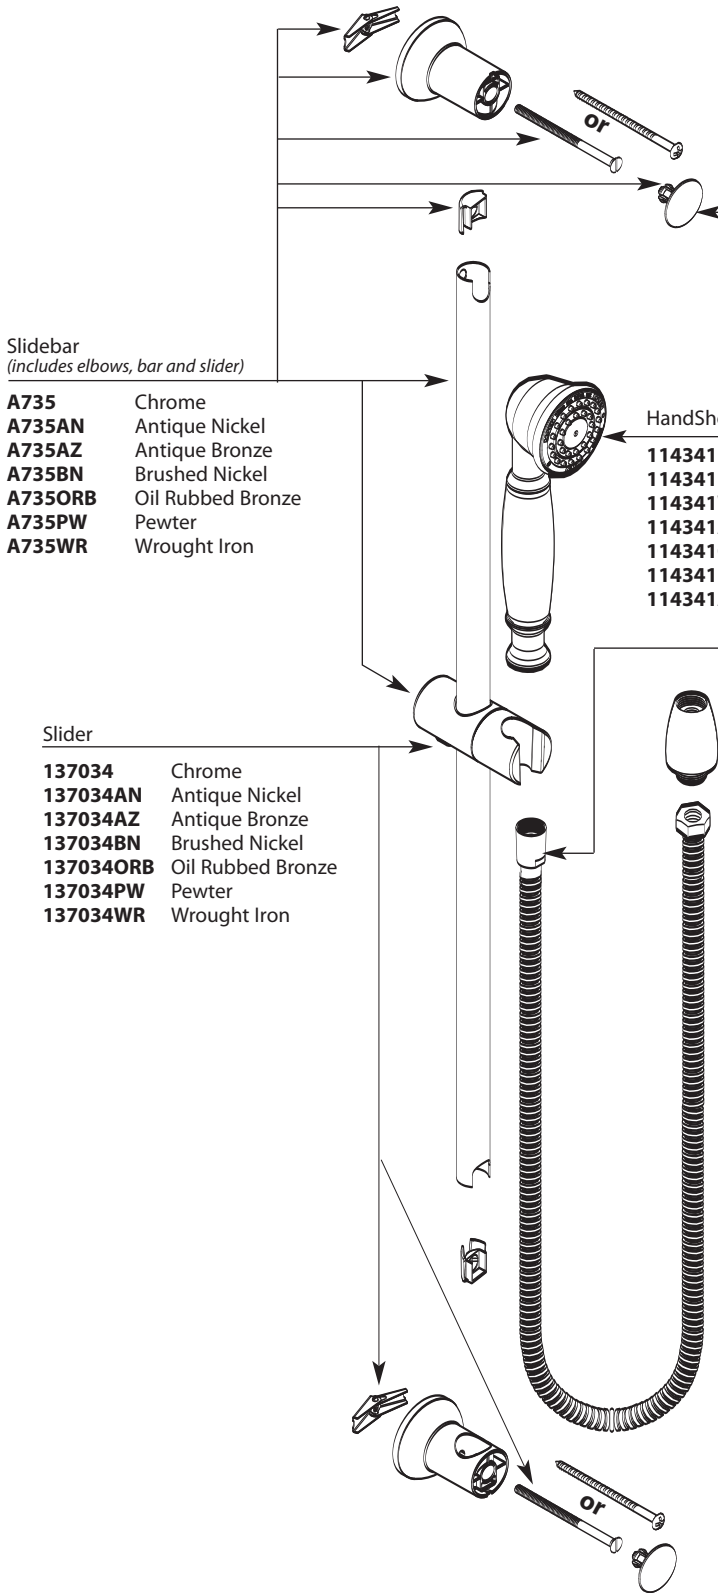

Buy it for looks. Buy it for life.®

Illustrated Parts

Single Function Handshower		
MODEL	TYPE	FINISH
3869	Wand	Chrome
3869AN	Wand	Antique Nickel
3869BN	Wand	Brushed Nickel
3869ORB	Wand	Oil Rubbed Bronze
3869WR	Wand	Wrought Iron
3869PW	Wand	Pewter
3869AZ	Wand	Antique Bronze

Plug Button

- 146670** Chrome
- 146670AN** Antique Nickel
- 146670BN** Brushed Nickel
- 146670ORB** Oil Rubbed Bronze
- 146670WR** Wrought Iron
- 146670PW** Pewter
- 146670AZ** Antique Bronze

HandShower

- 114341** Chrome
- 114341BN** Brushed Nickel
- 114341WR** Wrought Iron
- 114341AN** Antique Nickel
- 114341ORB** Oil Rubbed Bronze
- 114341PW** Pewter
- 114341AZ** Antique Bronze

Hose

- A726** Chrome
- A726ST** (Used with Brushed Nickel)
- A726AZ** Antique Bronze
- A726AN** Antique Nickel
- A726PW** Pewter
- A726BR** (Used with Oil Rubbed Bronze and Wrought Iron)

Vacuum Breaker

- A714** Chrome
- A714ST** (Used with Brushed Nickel)
- A714WR** (Used with Pewter & Wrought Iron)
- A714AZ** Antique Bronze
- A714AN** Antique Nickel
- A714ORB** Oil Rubbed Bronze

Sliderbar
(includes elbows, bar and slider)