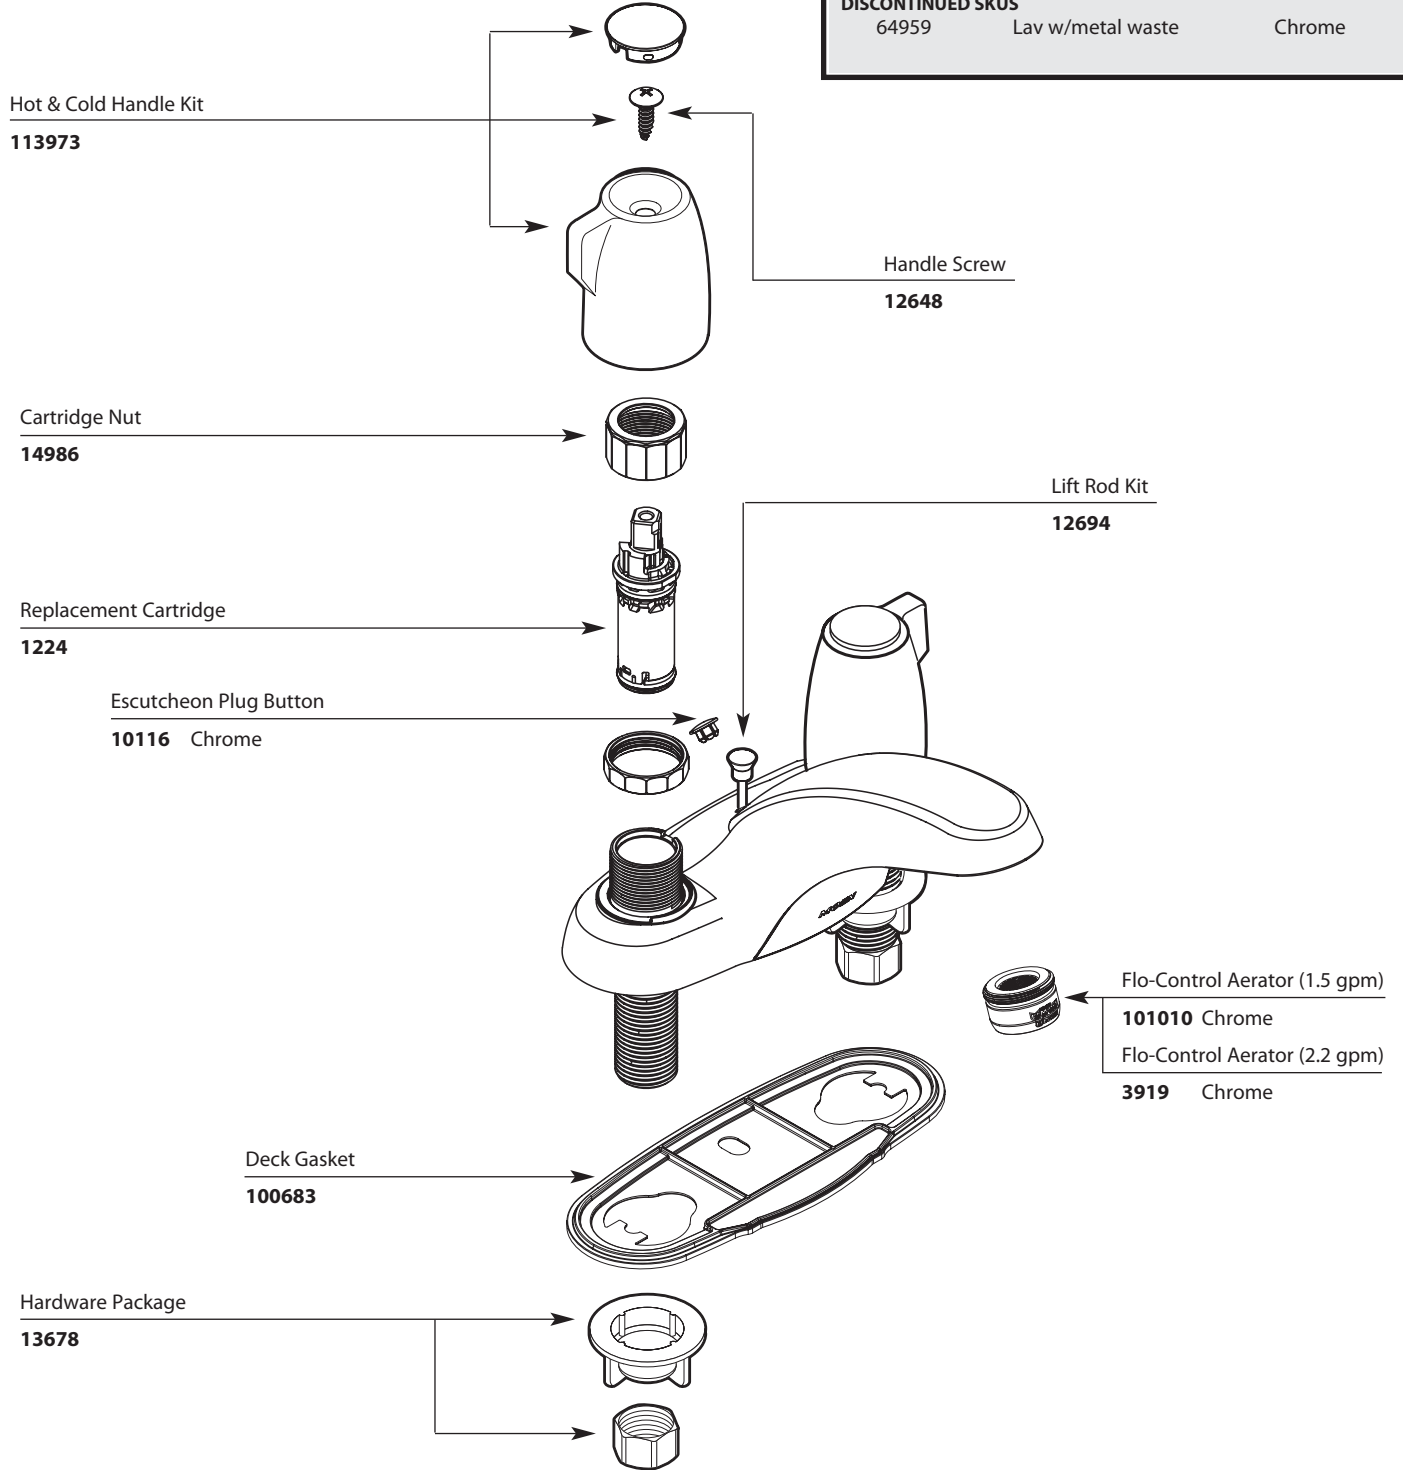

Buy it for looks. Buy it for life.®

■ Order by Part Number

*There is more than 1 version of this model.
Page down to identify the version you have.*

Illustrated Parts

| MOEN® Two-Handle Lavatory Faucet | | |
|-------------------------------------|-------------------|--------|
| MODEL | TYPE | FINISH |
| 64950 | Lav w/o waste | Chrome |
| 64970 | Lav w/50/50 waste | Chrome |
| DISCONTINUED SKUS | | |
| 64959 | Lav w/metal waste | Chrome |

Buy it for looks. Buy it for life.®

■ Order by Part Number

Illustrated Parts

| MOEN® | | |
|----------------------------|-------------------|--------|
| Two-Handle Lavatory Faucet | | |
| MODEL | TYPE | FINISH |
| 64950 | Lav w/o waste | Chrome |
| 64970 | Lav w/50/50 waste | Chrome |
| DISCONTINUED SKUS | | |
| 64959 | Lav w/metal waste | Chrome |