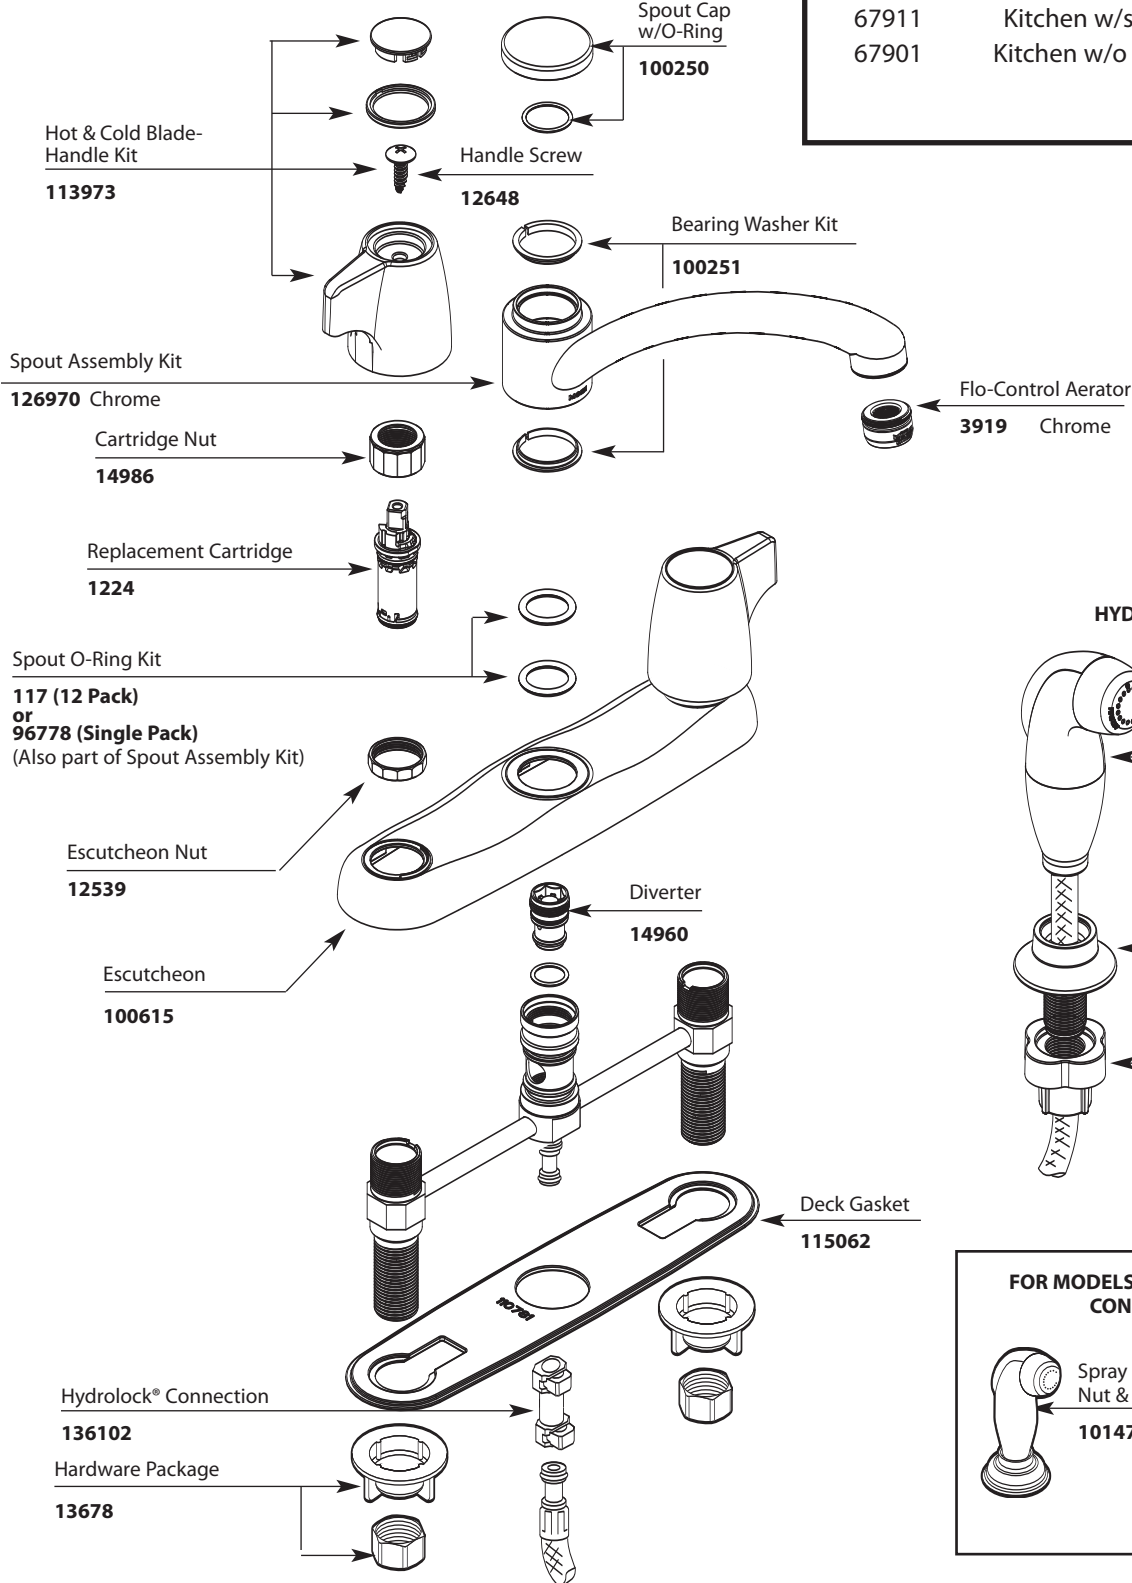

# Illustrated Parts

CHATEAU® Two-Handle Lever Style Kitchen Faucet w/Side Spray		
MODEL	TYPE	FINISH
67911	Kitchen w/spray	Chrome
67901	Kitchen w/o spray	Chrome

**FOR MODELS WITH  
HYDROLOCK® CONNECTION**

**FOR MODELS WITH THREADED  
CONNECTION**

Buy it for looks. Buy it for life.®

Order by Part Number

# Illustrated Parts

CHATEAU®		
Two-Handle Lever Style Kitchen Faucet w/Side Spray		
MODEL	TYPE	FINISH
67911	Kitchen w/spray	Chrome
67901	Kitchen w/o spray	Chrome