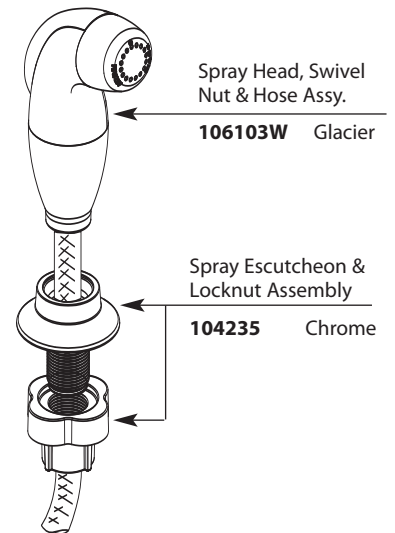

Buy it for looks. Buy it for life.®

Order by Part Number

*There is more than 1 version of this model.  
Page down to identify the version you have.*

# Illustrated Parts

CHATEAU® Two-Handle Lever Style Kitchen Faucet w/Side Spray		
MODEL	TYPE	FINISH
67911	Kitchen w/spray	Chrome
67901	Kitchen w/o spray	Chrome

**FOR MODELS WITH  
HYDROLOCK® CONNECTION**

**FOR MODELS WITH THREADED  
CONNECTION**

Buy it for looks. Buy it for life.®

Order by Part Number

# Illustrated Parts

CHATEAU®		
Two-Handle Lever Style Kitchen Faucet w/Side Spray		
MODEL	TYPE	FINISH
67911	Kitchen w/spray	Chrome
67901	Kitchen w/o spray	Chrome