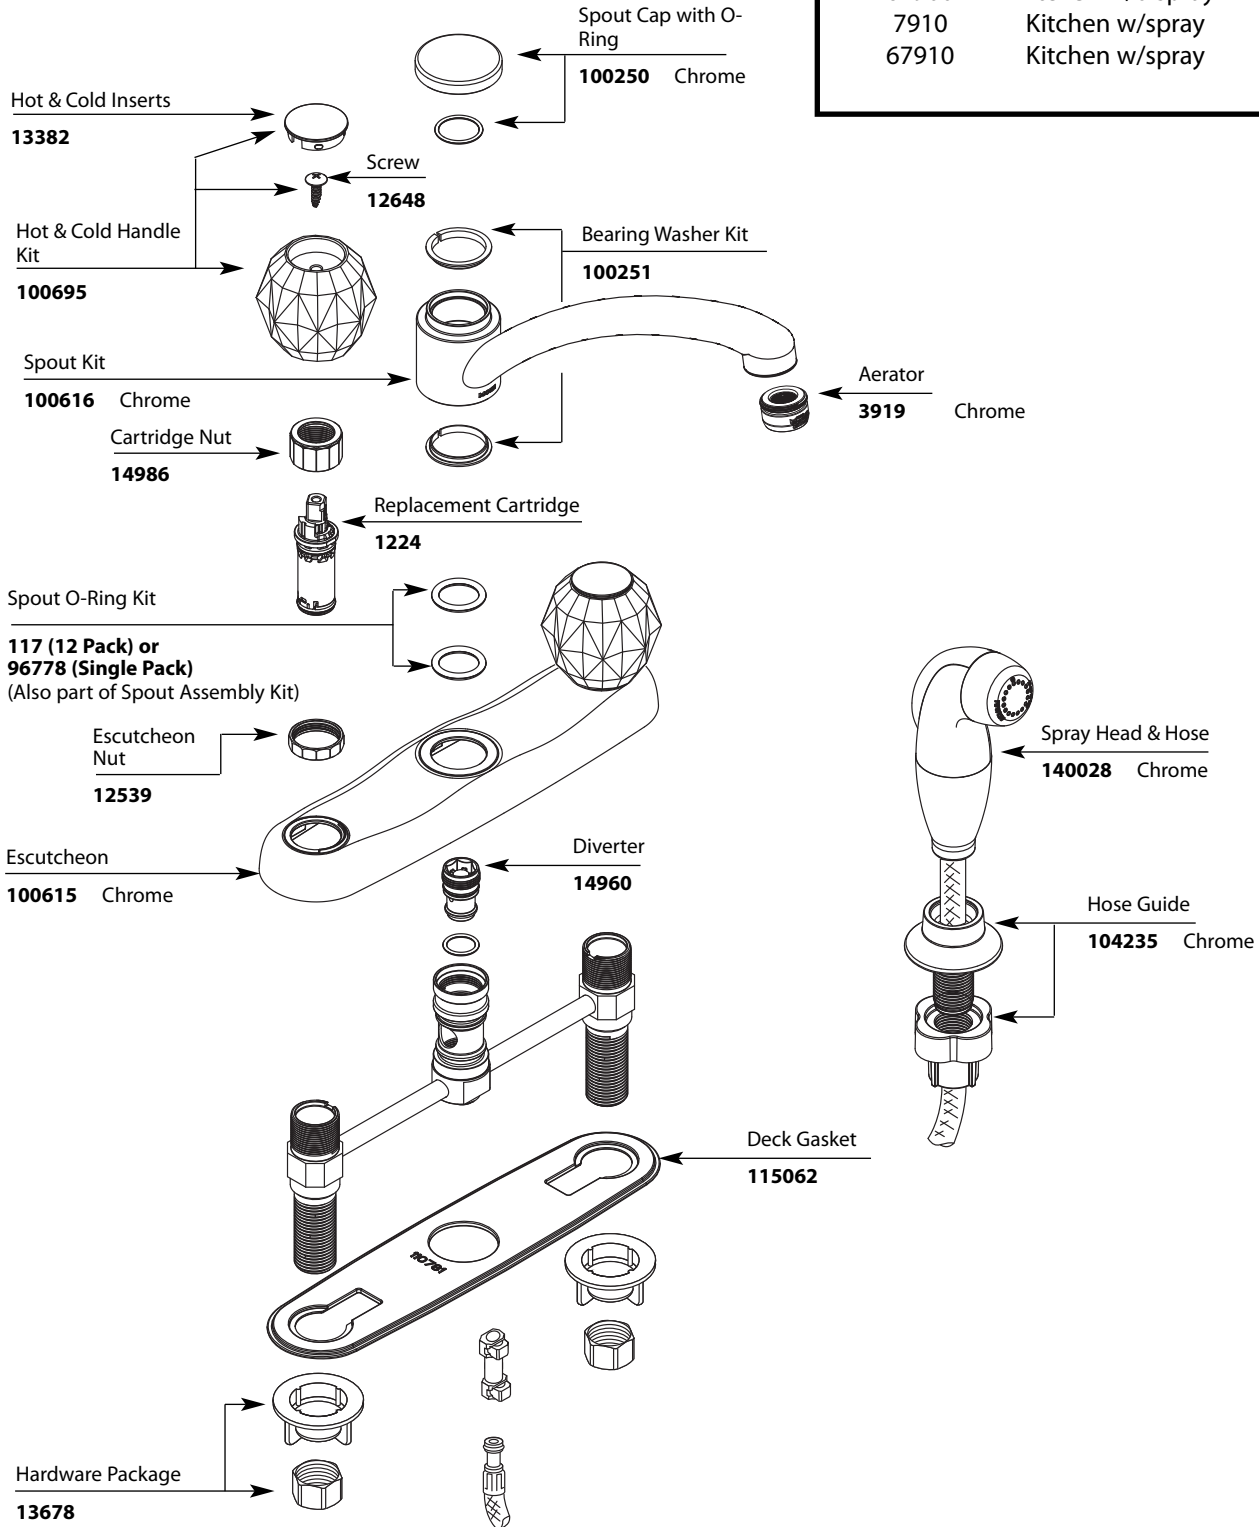

# Illustrated Parts

■ Order by Part Number

*There is more than 1 version of this model.  
Page down to identify the version you have.*

CHATEAU®		
Two-Handle Lever Style Faucet		
MODEL	TYPE	FINISH
7900	Kitchen w/o spray	Chrome
67900	Kitchen w/o spray	Chrome
7910	Kitchen w/spray	Chrome
67910	Kitchen w/spray	Chrome

# Illustrated Parts

■ Order by Part Number

CHATEAU®		
Two-Handle Lever Style Faucet		
MODEL	HANDLE	FINISH
7900	Acrylic Knob	Chrome
67900	Acrylic Knob	Chrome