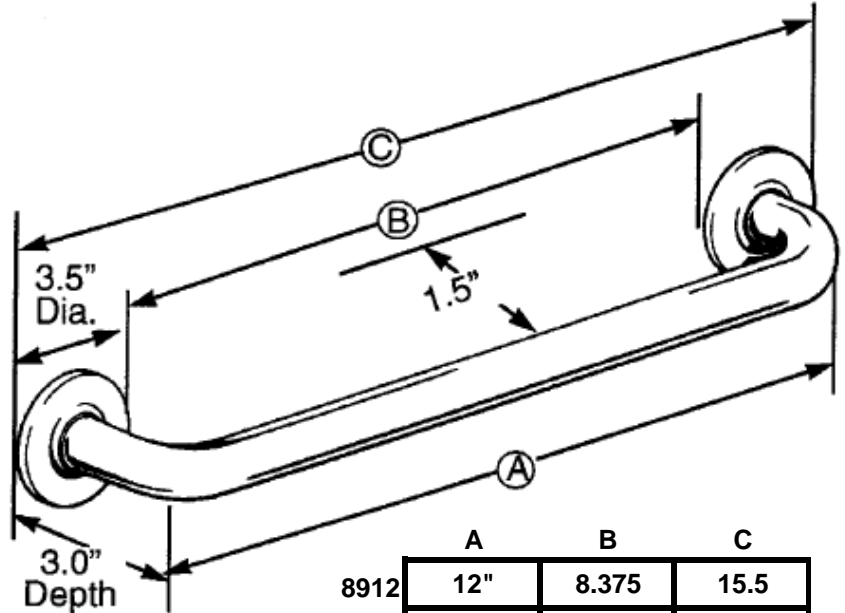

## 1 1/2" Grab Bars – Concealed Screw

8900

### Stock Numbers:

- q **8912 – 12" Grab Bar**  
Satin Finish  
1 1/2" Bar, Concealed Screw Mounting
- q **R8918, R8918W – 18" Grab Bar**  
Satin or White Finish  
1 1/2" Bar, Concealed Screw Mounting
- q **R8924, R8924W – 24" Grab Bar**  
Satin or White Finish  
1 1/2" Bar, Concealed Screw Mounting
- q **R8930, R8930W – 30" Grab Bar**  
Satin or White Finish  
1 1/2" Bar, Concealed Screw Mounting
- q **R8932, R8932W – 32" Grab Bar**  
Satin Finish, White Finish  
1 1/2" Bar, Concealed Screw Mounting
- q **R8936, R8936W – 36" Grab Bar**  
Satin or White Finish  
1 1/2" Bar, Concealed Screw Mounting
- q **8942, R8942W – 42" Grab Bar**  
Satin or White Finish  
1 1/2" Bar, Concealed Screw Mounting
- q **DN8948, R8948W – 48" Grab Bar**  
Satin Finish, White Finish  
1 1/2" Bar, Concealed Screw Mounting

### Dimensions:

	A	B	C
8912	12"	8.375	15.5
8918	18"	14.375	21.5
8924	24"	20.375	27.5
8930	30"	26.375	33.5
8932	32"	28.375	35.5
8936	36"	32.375	39.5
8942	42"	38.375	45.5
8948	48"	44.375	51.5

### Materials:

1 1/2" grab bar rods are formed from type 304 stainless steel tubing with a satin or white powder coated finish. 12" – 42" length is 20 gauge 48" length is 18 gauge