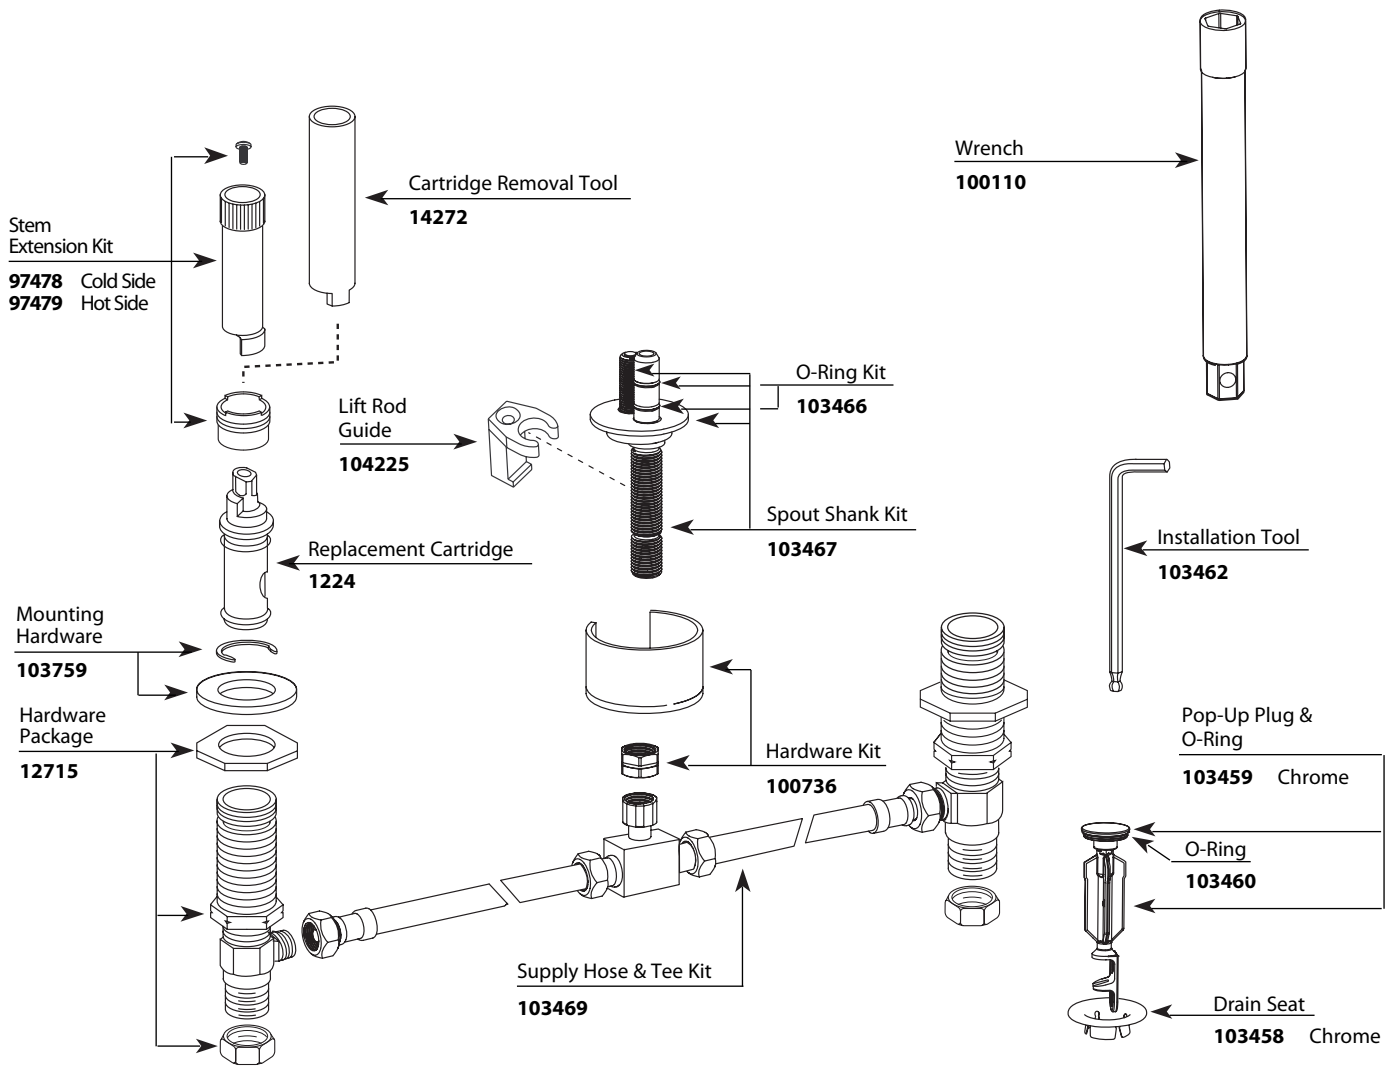

Buy it for looks. Buy it for life.®

Illustrated Parts

■ Order by Part Number

There is more than 1 version of this model.
Page down to identify the version you have.

This Page For Models after 11/17/03.

M-PACT VALVE	
Widespread Lavatory Rough-in Valve	
MODEL	PACK TYPE
9000	Single
69000	Bulk (6 per carton)

Buy it for looks. Buy it for life.®

■ Order by Part Number

Illustrated Parts

M•PACT VALVE	
Widespread Lavatory Rough-in Valve	
<u>MODEL</u>	<u>PACK TYPE</u>
9000	Single
69000	Bulk (6 per carton)

This Page For Models **before** 11/17/03.

Buy it for looks. Buy it for life.®

■ Order by Part Number

This Page For **Pre-M•PACT Valves.**

Illustrated Parts

VALVE	
Widespread Lavatory Rough-in Valve	
MODEL	PACK TYPE
9000	Single
69000	Bulk (6 per carton)