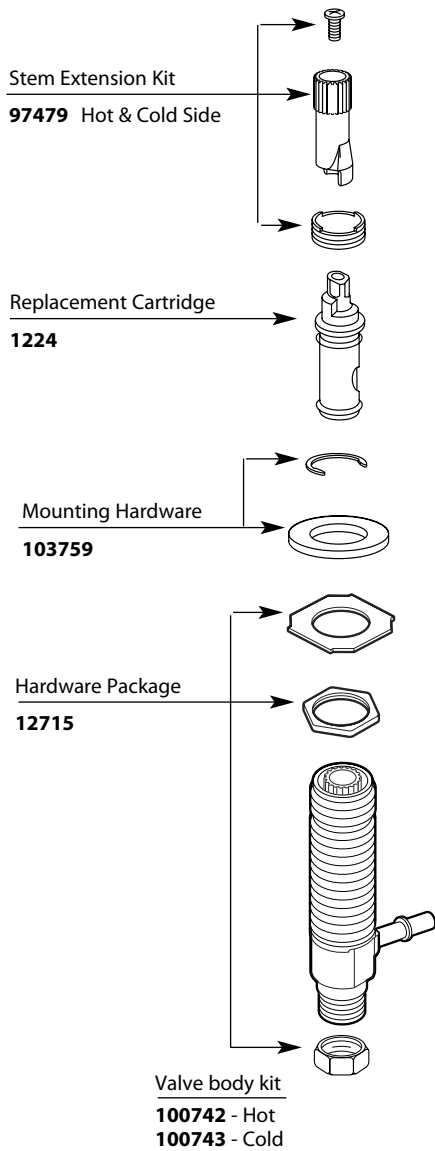

Buy it for looks. Buy it for life.®

Illustrated Parts

■ Order by Part Number

There is more than 1 version of this model.
Page down to identify the version you have.

This Page For Models after 11/17/03.

M-PACT VALVE	
Widespread Lavatory Rough-in Valve	
MODEL	PACK TYPE
9000	Single
69000	Bulk (6 per carton)

Buy it for looks. Buy it for life.®

■ Order by Part Number

Illustrated Parts

M•PACT VALVE	
Widespread Lavatory Rough-in Valve	
<u>MODEL</u>	<u>PACK TYPE</u>
9000	Single
69000	Bulk (6 per carton)

This Page For Models **before** 11/17/03.

Buy it for looks. Buy it for life.®

■ Order by Part Number

This Page For **Pre-M•PACT Valves.**

Illustrated Parts

VALVE	
Widespread Lavatory Rough-in Valve	
MODEL	PACK TYPE
9000	Single
69000	Bulk (6 per carton)