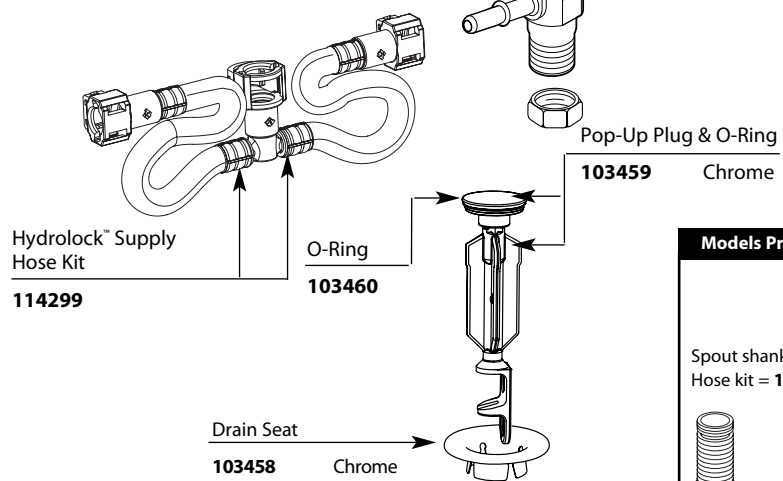

Buy it for looks. Buy it for life.®

Illustrated Parts

■ Order by Part Number

There is more than 1 version of this model.
Page down to identify the version you have.

This Page For Models after 11/17/03.

M-PACT VALVE	
Widespread Lavatory Rough-in Valve	
MODEL	PACK TYPE
9000	Single
69000	Bulk (6 per carton)

Buy it for looks. Buy it for life.®

■ Order by Part Number

Illustrated Parts

M•PACT VALVE	
Widespread Lavatory Rough-in Valve	
<u>MODEL</u>	<u>PACK TYPE</u>
9000	Single
69000	Bulk (6 per carton)

This Page For Models **before** 11/17/03.

Buy it for looks. Buy it for life.®

■ Order by Part Number

This Page For **Pre-M•PACT Valves.**

Illustrated Parts

VALVE	
Widespread Lavatory Rough-in Valve	
MODEL	PACK TYPE
9000	Single
69000	Bulk (6 per carton)