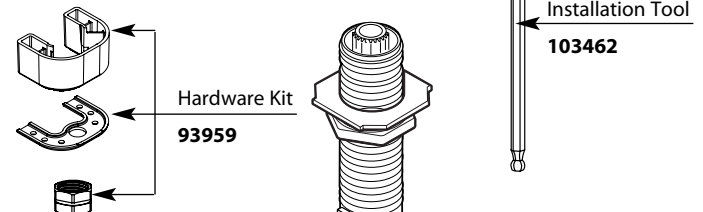

Buy it for looks. Buy it for life.®

Illustrated Parts

■ Order by Part Number

There is more than 1 version of this model.
Page down to identify the version you have.

This Page For Models after 11/17/03.

M-PACT VALVE	
Widespread Lavatory Rough-in Valve	
MODEL	PACK TYPE
9000	Single
69000	Bulk (6 per carton)

Buy it for looks. Buy it for life.®

■ Order by Part Number

Illustrated Parts

M•PACT VALVE	
Widespread Lavatory Rough-in Valve	
<u>MODEL</u>	<u>PACK TYPE</u>
9000	Single
69000	Bulk (6 per carton)

This Page For Models **before** 11/17/03.

Buy it for looks. Buy it for life.®

■ Order by Part Number

This Page For **Pre-M•PACT Valves.**

Illustrated Parts

VALVE	
Widespread Lavatory Rough-in Valve	
MODEL	PACK TYPE
9000	Single
69000	Bulk (6 per carton)