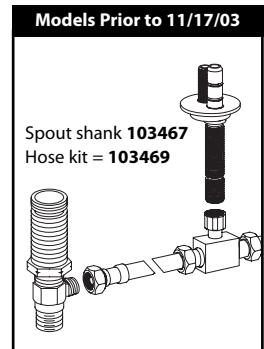

Buy it for looks. Buy it for life.®

Illustrated Parts

■ Order by Part Number

There is more than 1 version of this model.
Page down to identify the version you have.

This Page For Models after 11/17/03.

M-PACT VALVE	
Widespread Lavatory Rough-in Valve	
MODEL	PACK TYPE
9000	Single
69000	Bulk (6 per carton)

Buy it for looks. Buy it for life.®

■ Order by Part Number

Illustrated Parts

M•PACT VALVE	
Widespread Lavatory Rough-in Valve	
<u>MODEL</u>	<u>PACK TYPE</u>
9000	Single
69000	Bulk (6 per carton)

This Page For Models **before** 11/17/03.

Buy it for looks. Buy it for life.®

■ Order by Part Number

This Page For **Pre-M•PACT Valves.**

Illustrated Parts

VALVE	
Widespread Lavatory Rough-in Valve	
MODEL	PACK TYPE
9000	Single
69000	Bulk (6 per carton)