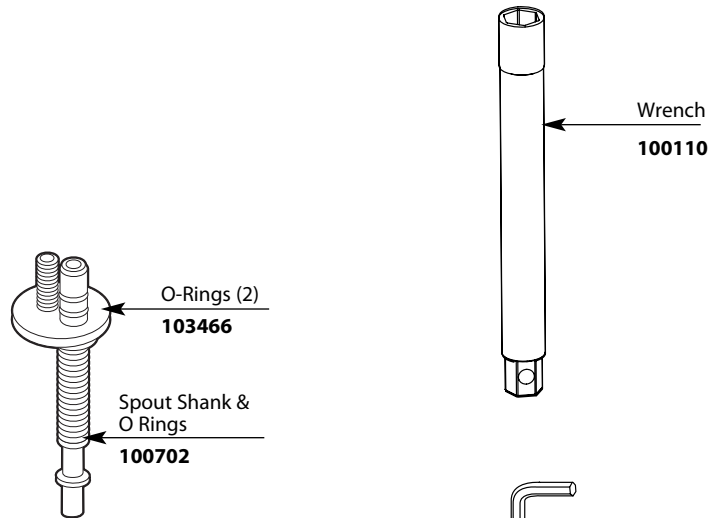

Buy it for looks. Buy it for life.®

Illustrated Parts

■ Order by Part Number

There is more than 1 version of this model.
Page down to identify the version you have.

This Page For Models after 11/17/03.

M-PACT VALVE	
Widespread Lavatory Rough-in Valve	
MODEL	PACK TYPE
9000	Single
69000	Bulk (6 per carton)

Buy it for looks. Buy it for life.®

■ Order by Part Number

Illustrated Parts

M•PACT VALVE	
Widespread Lavatory Rough-in Valve	
<u>MODEL</u>	<u>PACK TYPE</u>
9000	Single
69000	Bulk (6 per carton)

This Page For Models **before** 11/17/03.

Buy it for looks. Buy it for life.®

■ Order by Part Number

This Page For **Pre-M•PACT Valves.**

Illustrated Parts

VALVE	
Widespread Lavatory Rough-in Valve	
MODEL	PACK TYPE
9000	Single
69000	Bulk (6 per carton)