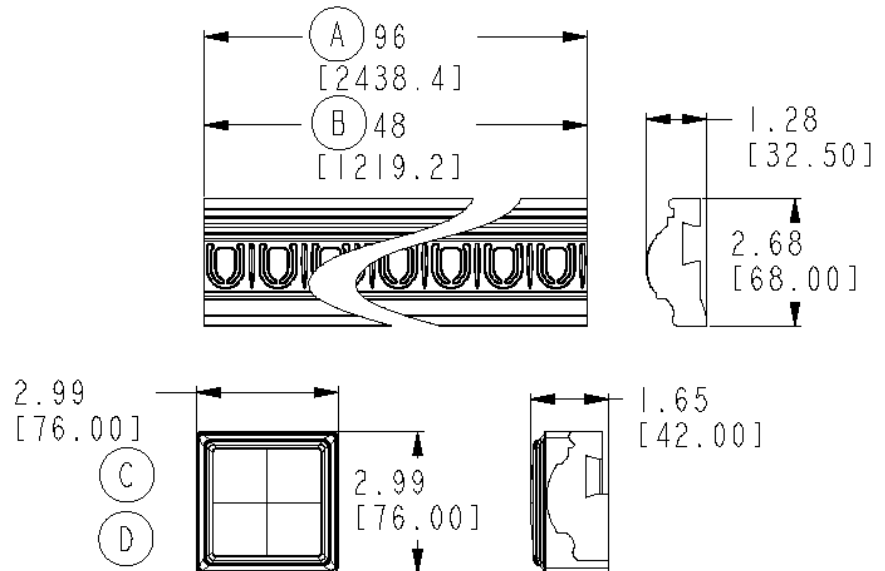

Mirrorscapes Technical Specification

3000 Series

Stock Numbers:

- **MS3048 – 4' Decorative Straight (1 pair)**
ORB = Oil Rubbed Bronze Finish
AZ = Antique Bronze Finish
AN = Antique Nickel Finish

- **MS3072 – 6' Decorative Straight (1 pair)**
ORB = Oil Rubbed Bronze Finish
AZ = Antique Bronze Finish
AN = Antique Nickel Finish

- **MS3096 – 8' Decorative Straight (1 pair)**
ORB = Oil Rubbed Bronze Finish
AZ = Antique Bronze Finish
AN = Antique Nickel Finish

- **MC3000 – Decorative Corners (4 corners)**
ORB = Oil Rubbed Bronze Finish
AZ = Antique Bronze Finish
AN = Antique Nickel Finish

- **ME3055 – Decorative Extensions (2 extensions)**
ORB = Oil Rubbed Bronze Finish
AZ = Antique Bronze Finish
AN = Antique Nickel Finish

Dimensions:

Installation Instructions:

1. Remove backing to expose adhesive on mounting brackets.
2. Position corner template on the mirror.
3. Guided by corner template, secure corner mounting bracket to mirror.
4. Once mounting bracket is secured, remove corner template.
5. Repeat for all corners.
6. Center straight template at edge of mirror.
7. Guided by straight template, secure straight mounting bracket to mirror.
8. Once mounting bracket is secured, remove straight mounting template.
9. Repeat on all sides of mirror.
10. Attach decorative corners onto corner mounting brackets.
11. With a marker, trace a line on the mirror along the inner edges of the corner brackets.
12. Remove decorative corners.
13. Measure between marked lines to determine lengths of straight pieces.
14. Cut straight pieces to measurements made in step 13.
15. Press straight pieces onto mounting brackets.
16. Press decorative corners onto mounting brackets.