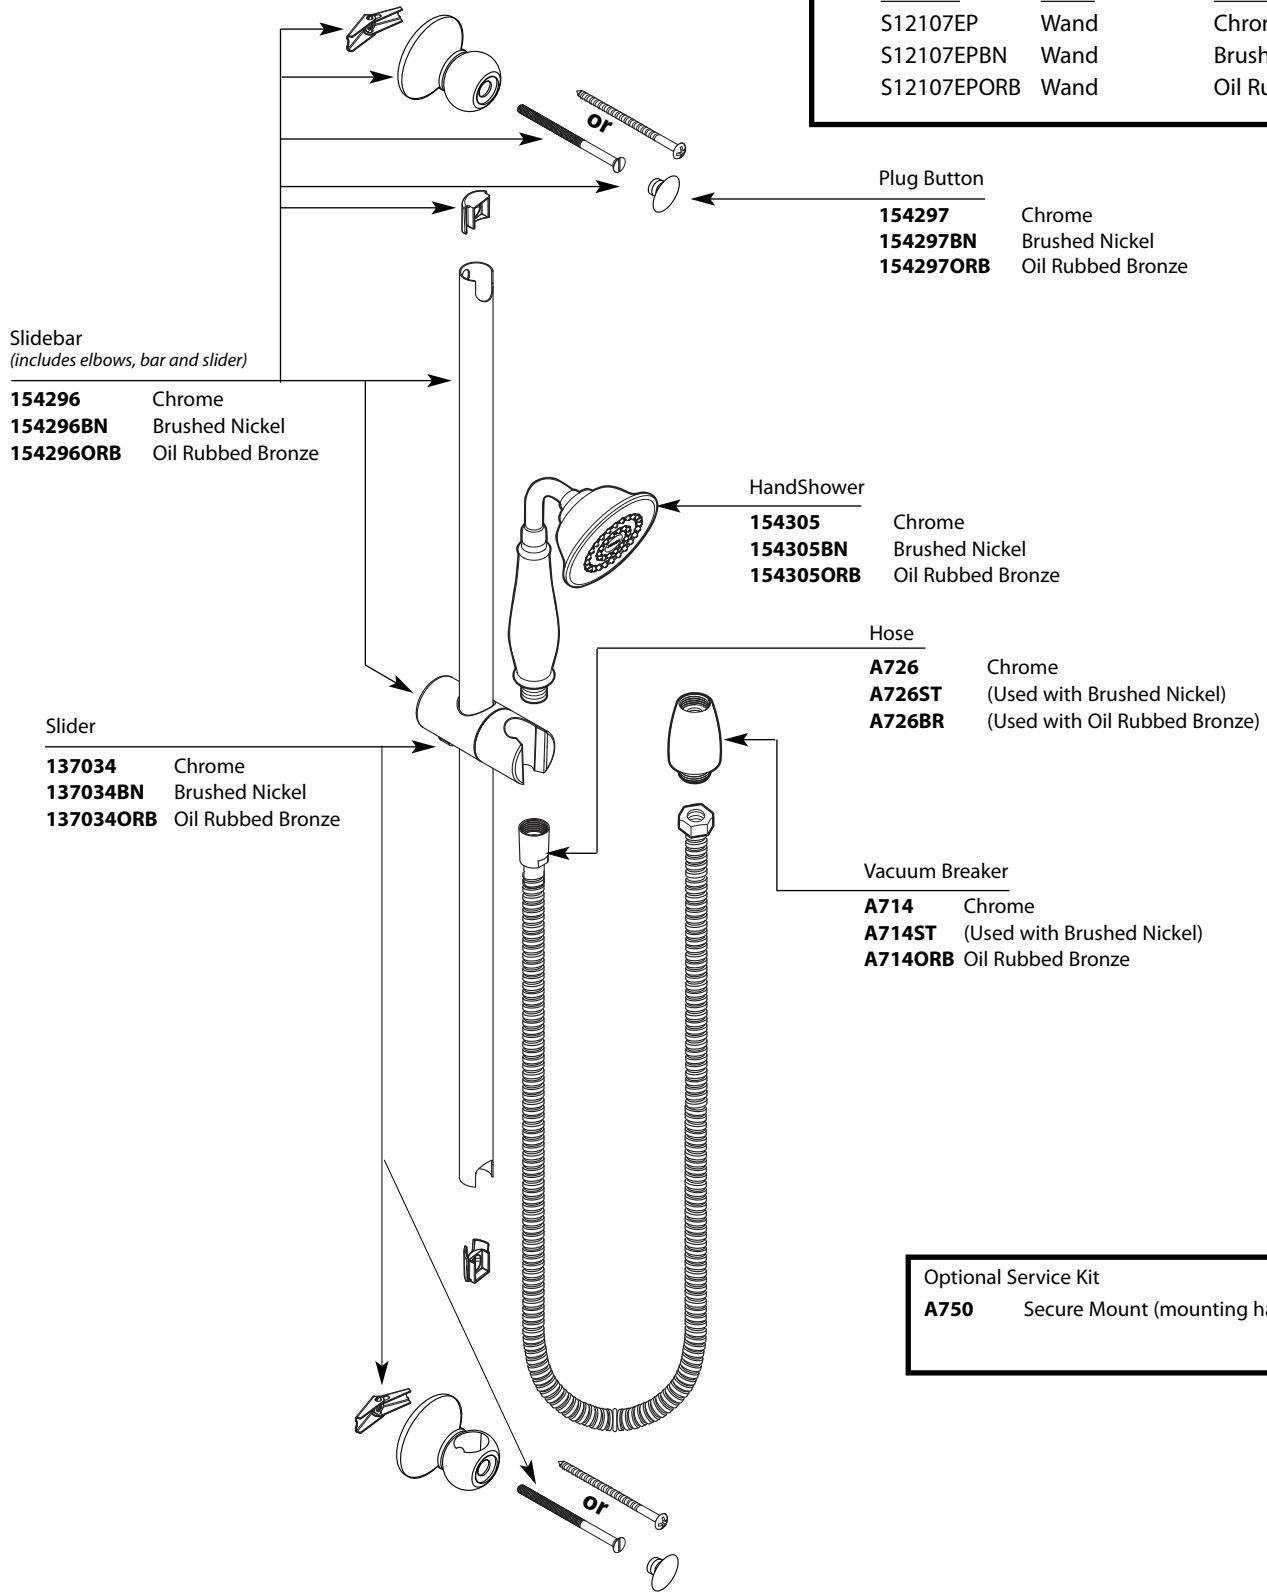

Buy it for looks. Buy it for life.®

Illustrated Parts

WEYMOUTH™		
Single Function Handshower		
MODEL	TYPE	FINISH
S12107EP	Wand	Chrome
S12107EPBN	Wand	Brushed Nickel
S12107EPORB	Wand	Oil Rubbed Bronze

Slidebar
(includes elbows, bar and slider)

- 154296** Chrome
- 154296BN** Brushed Nickel
- 154296ORB** Oil Rubbed Bronze

Slider

- 137034** Chrome
- 137034BN** Brushed Nickel
- 137034ORB** Oil Rubbed Bronze

Plug Button

- 154297** Chrome
- 154297BN** Brushed Nickel
- 154297ORB** Oil Rubbed Bronze

HandShower

- 154305** Chrome
- 154305BN** Brushed Nickel
- 154305ORB** Oil Rubbed Bronze

Hose

- A726** Chrome
- A726ST** (Used with Brushed Nickel)
- A726BR** (Used with Oil Rubbed Bronze)

Vacuum Breaker

- A714** Chrome
- A714ST** (Used with Brushed Nickel)
- A714ORB** Oil Rubbed Bronze

Optional Service Kit	
A750	Secure Mount (mounting hardware)

MOEN® KEYPAD™ SHOWERHEAD
A75001