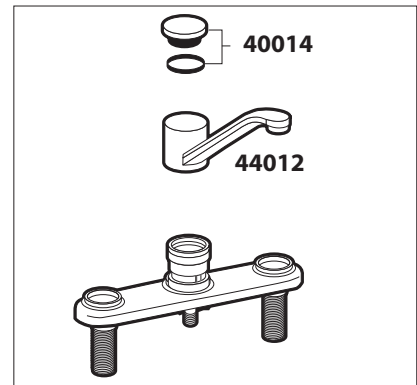

A Moen Incorporated Brand

PARTS SHEET

Two Handle Kitchen Faucet

Model: CA40613 series  
with side spray

Model: CA40611 series  
less side spray

Order by Part Number

For Models prior to 3/1/09

For Models prior to 3/1/09