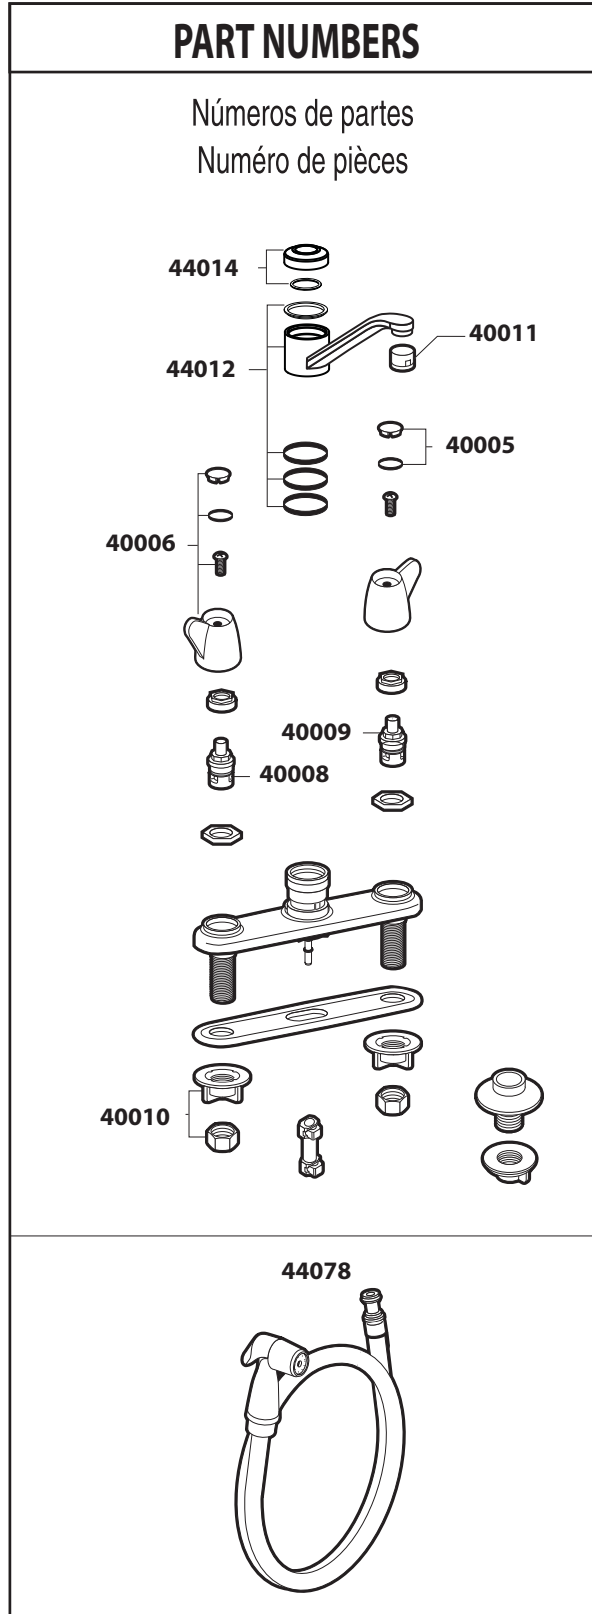

A Moen Incorporated Brand

PARTS SHEET

Two Handle Kitchen Faucet

Model: CA40613 series  
with side spray

Model: CA40611 series  
less side spray

Order by Part Number

For Models prior to 3/1/09

For Models prior to 3/1/09