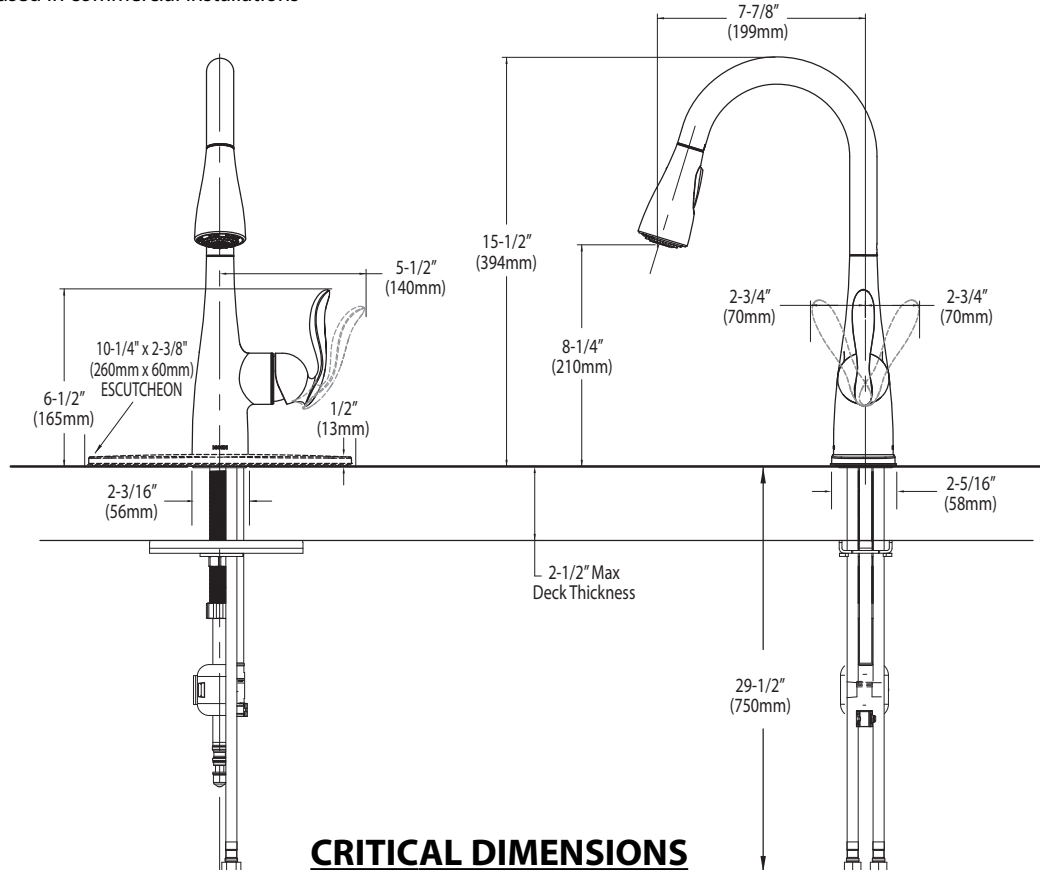

Buy it for looks. Buy it for life.®

Specifications

FAUCET DESCRIPTION

- Metal construction with various finishes identified by suffix
- Hydrolock® quick connect installation
- Pullout spray with 68" braided hose
- Flexible supply lines with 3/8" compression fittings
- High arc spout provides height and reach to fill or clean large pots while pull out wand provides the maneuverability for cleaning or rinsing
- 360° rotating spout provides ability to install handle on either side

OPERATION

- Lever style handle
- Temperature controlled by 100° arc of handle travel
- Operates with less than 5 lbs. of force
- Operates in stream or spray mode in the pullout or retracted position
- When filling a vessel outside the sink, the pause feature conveniently stops the flow of water as the wand passes over the counter top

FLOW

- Flow is limited to 2.2. gpm (8.3 L/min) at 60 psi

CARTRIDGE

- 1255™ Duralast™ cartridge for Single-Handle Faucets

STANDARDS

- Third party certified to ASME A112.18.1/CSA B125.1 and all applicable requirements referenced therein including NSF 61/9
- Complies with California Proposition 65 and with the Federal Safe Drinking Water Act
- The backflow protection system in the device consists of two independently operating check valves, a primary and a secondary which prevent backflow

Models: 7594 series

NOTE: THIS FAUCET IS DESIGNED TO BE INSTALLED THRU 1 OR 3 HOLES, 1-1/2" (38mm) MIN. DIA.

CRITICAL DIMENSIONS

(DO NOT SCALE)

TO ORDER PARTS CALL: 1-800-BUY-MOEN

www.moen.com