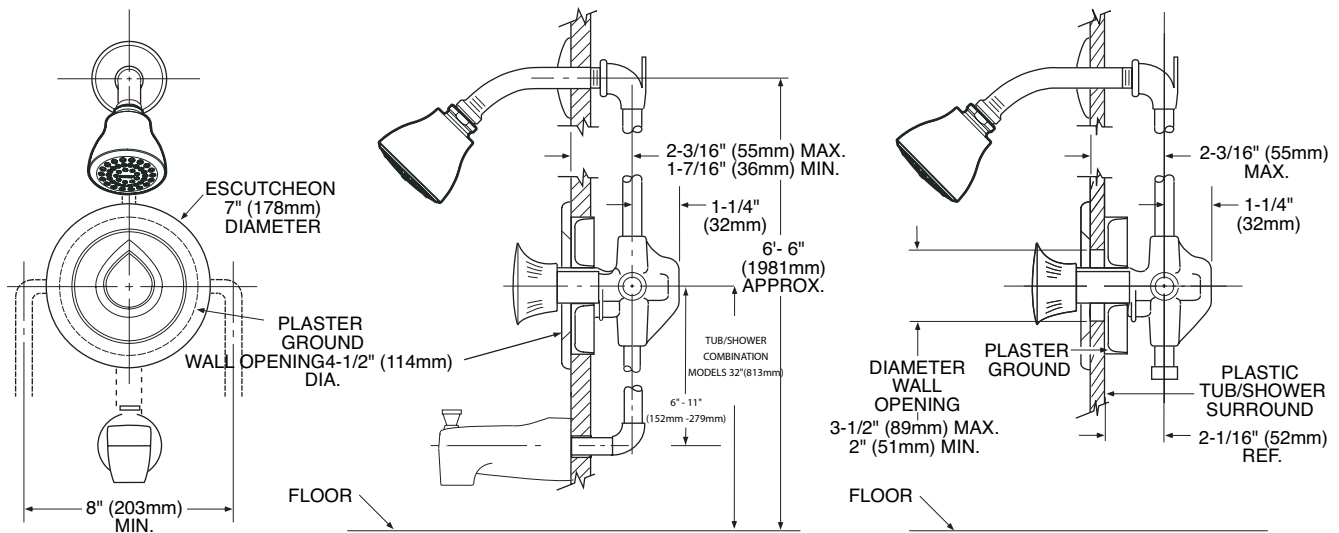

CRITICAL DIMENSIONS

(DO NOT SCALE)

FOR MORE INFORMATION CALL: 1-800-BUY-MOEN

www.moen.com