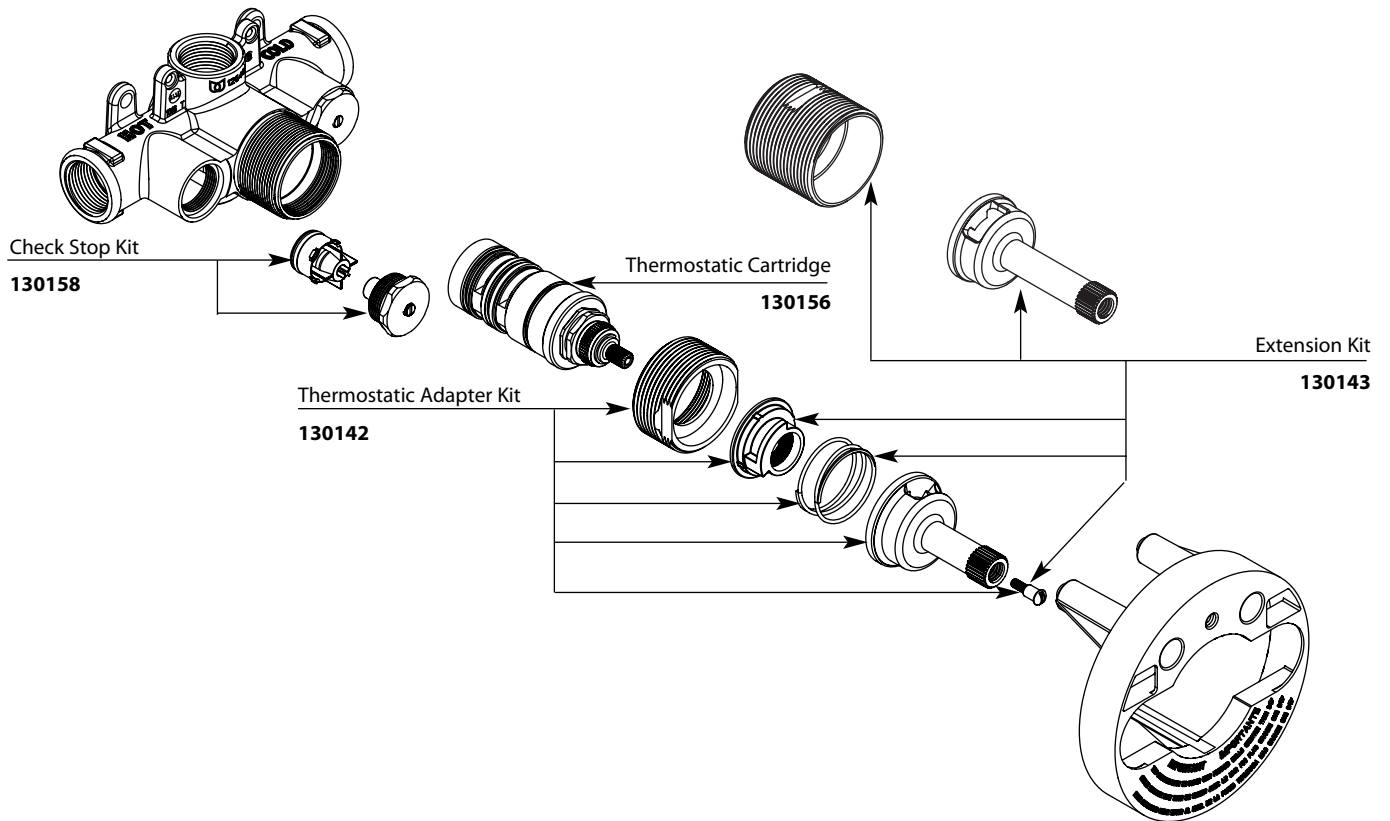

■ Order by Part Number

Illustrated Parts

**ExactTemp®
3/4" Thermostatic Valve**

MODEL
3371

Buy it for looks. Buy it for life.®

■ Order by Part Number

Illustrated Parts

**ExactTemp®
3/4" Volume Control Flow Valve**