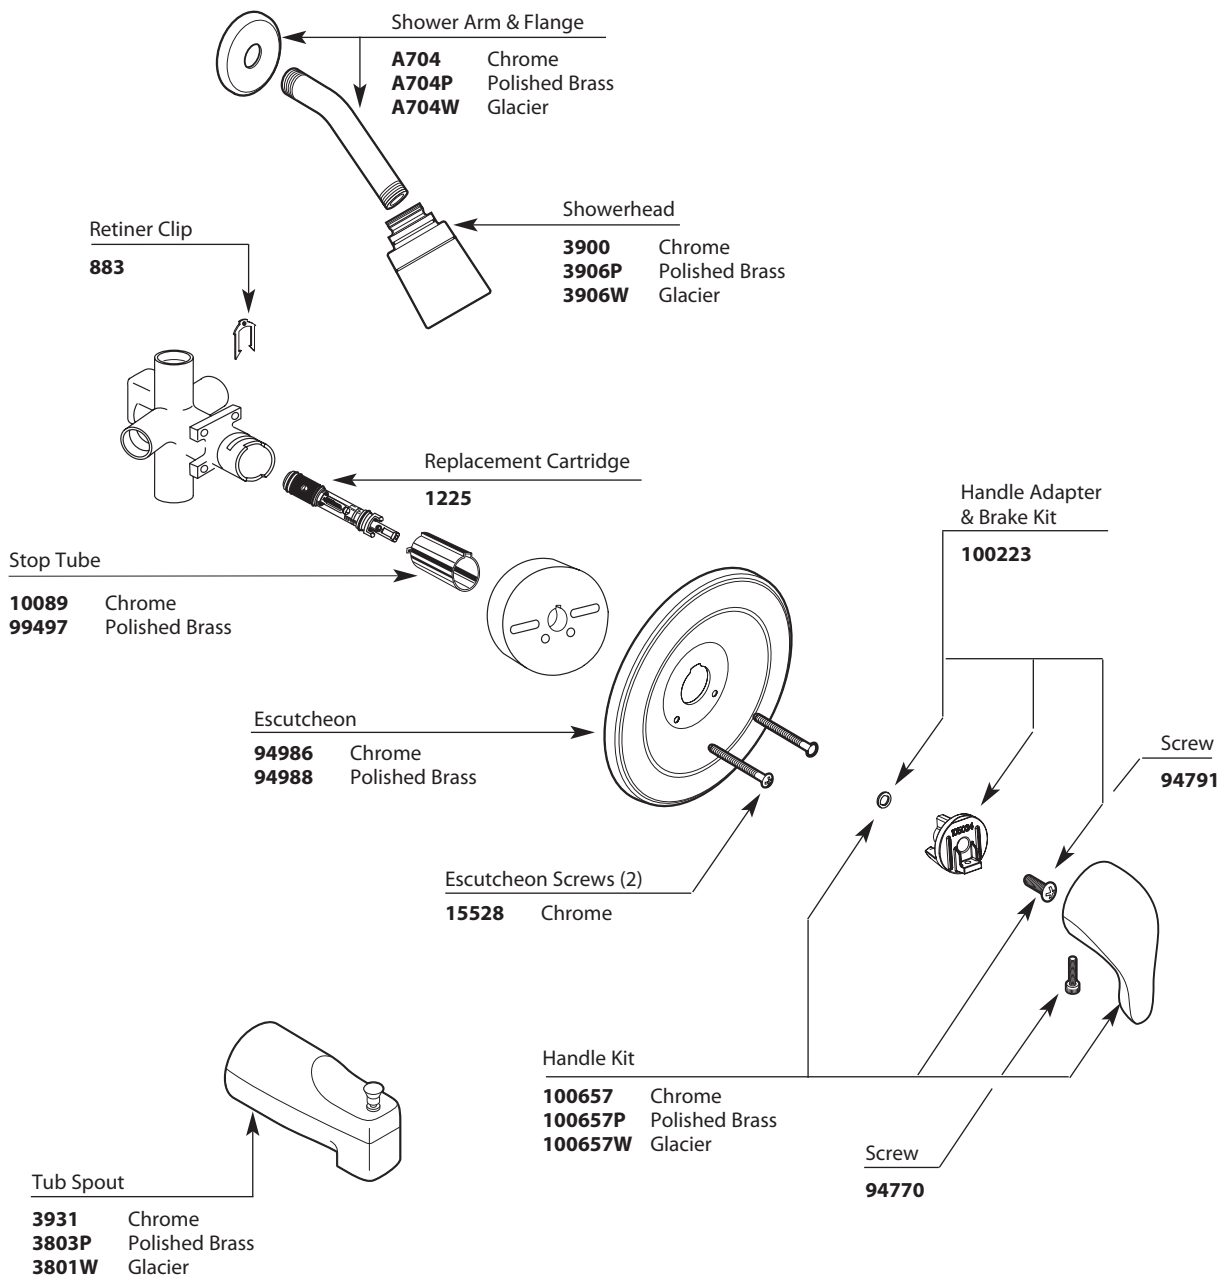

Buy it for looks. Buy it for life.®

Illustrated Parts

There is more than 1 version of this model. Page down to identify the version you have.

■ Order by Part Number

CHATEAU® Single-Handle Tub/Shower			
Valve Trim	Shower Only	Tub/Shower	Discontinued
MODEL TL470 Chrome	MODEL TL473 Chrome	MODEL TL471 Chrome	MODEL TL470P L2720 L2605 L2625 Series TL471P TL471W
			MODEL TL471CP L2719 L2739 Series L2675 L2789 L82519

Buy it for looks. Buy it for life.®

Illustrated Parts

■ Order by Part Number

CHATEAU® Single-Handle Tub/Shower			
Valve Trim	Shower Only	Tub/Shower	Discontinued
MODEL TL470 Chrome	MODEL TL473 Chrome	MODEL TL471 Chrome	MODEL TL470P L2720 L2605 L2625 Series TL471P TL471W
			MODEL TL471CP L2719 L2739 Series L2675 L2789 L82519