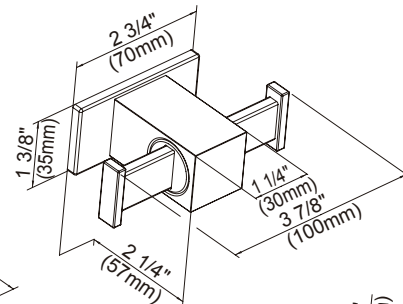

24" Double Towel Bar

18", 24" - Towel Bar

D446136 - Dual Function - Paper Holder or Towel Bar

D446137 - Robe Hook

D446138 - Toilet Brush and Holder

Double Robe Hook

Paper Holder

Toilet Brush