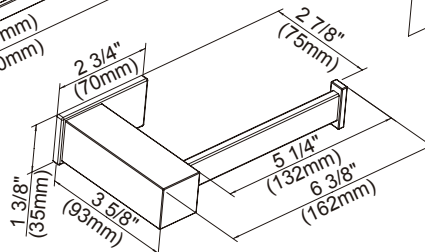

24" Double Towel Bar

18", 24" - Towel Bar

D446136 - Dual Function - Paper Holder or Towel Bar

D446137 - Robe Hook

D446138 - Toilet Brush and Holder

Double Robe Hook

Paper Holder

Toilet Brush