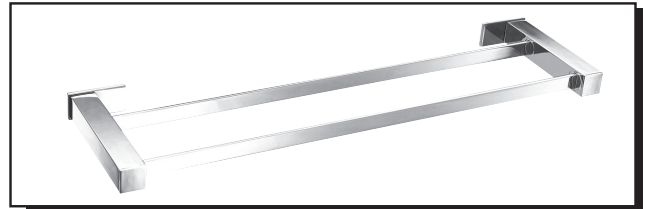

### Description

- Matches Sirius™ collection
- Mounting hardware provided
- Sirius™ 18" and 24" Glass Shelves are constructed with tempered glass
- Sirius™ Wall Mount Toilet Brush is constructed with frosted glass cup and metal brush handle with synthetic bristles
- The glass shelves can hold a maximum weight of 22 lbs

### Available Finishes

- Chrome
- Brushed Nickel (BN)

D446131 - 18" Towel Bar  
D446132 - 24" Towel Bar

D446133 - 24" Double Towel Bar

D446134 - 18" Glass Shelf  
D446135 - 24" Glass Shelf

18", 24" - Glass Shelf