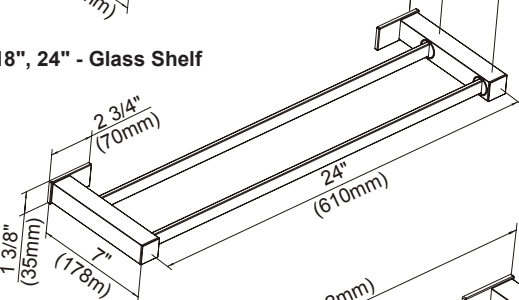

### Available Finishes

- Chrome
- Brushed Nickel (BN)

D446131 - 18" Towel Bar  
D446132 - 24" Towel Bar

D446133 - 24" Double Towel Bar

D446134 - 18" Glass Shelf  
D446135 - 24" Glass Shelf

18", 24" - Glass Shelf

24" Double Towel Bar

18", 24" - Towel Bar

D446136 - Dual Function - Paper Holder or Towel Bar

D446137 - Robe Hook

D446138 - Toilet Brush and Holder

Double Robe Hook

Paper Holder

Toilet Brush