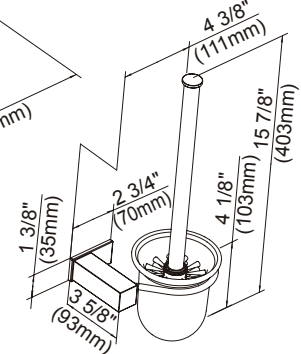

### Description

- Matches Sirius™ collection
- Mounting hardware provided
- Sirius™ 18" and 24" Glass Shelves are constructed with tempered glass
- Sirius™ Wall Mount Toilet Brush is constructed with frosted glass cup and metal brush handle with synthetic bristles
- The glass shelves can hold a maximum weight of 22 lbs

24" Double Towel Bar

18", 24" - Towel Bar

D446136 - Dual Function - Paper Holder or Towel Bar

D446137 - Robe Hook

D446138 - Toilet Brush and Holder

Double Robe Hook

Paper Holder

Toilet Brush