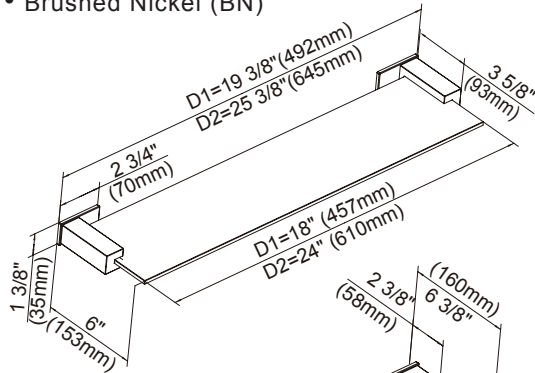

### Available Finishes

- Chrome
- Brushed Nickel (BN)

D446131 - 18" Towel Bar  
D446132 - 24" Towel Bar

D446133 - 24" Double Towel Bar

D446134 - 18" Glass Shelf  
D446135 - 24" Glass Shelf

18", 24" - Glass Shelf

24" Double Towel Bar

18", 24" - Towel Bar

D446136 - Dual Function - Paper Holder or Towel Bar

D446137 - Robe Hook

D446138 - Toilet Brush and Holder

Double Robe Hook

Paper Holder

Toilet Brush