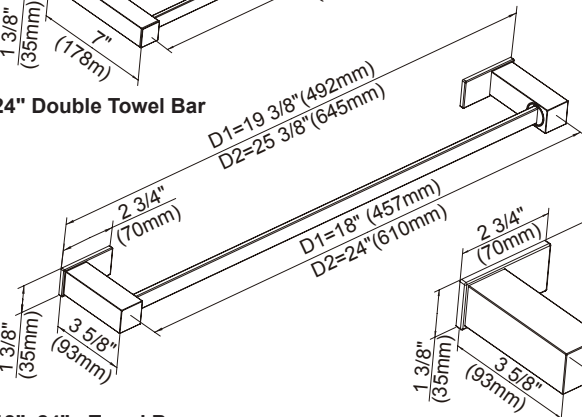

### Description

- Matches Sirius™ collection
- Mounting hardware provided
- Sirius™ 18" and 24" Glass Shelves are constructed with tempered glass
- Sirius™ Wall Mount Toilet Brush is constructed with frosted glass cup and metal brush handle with synthetic bristles
- The glass shelves can hold a maximum weight of 22 lbs

### Available Finishes

- Chrome
- Brushed Nickel (BN)

D446131 - 18" Towel Bar  
D446132 - 24" Towel Bar

D446133 - 24" Double Towel Bar

D446134 - 18" Glass Shelf  
D446135 - 24" Glass Shelf

18", 24" - Glass Shelf

24" Double Towel Bar

18", 24" - Towel Bar

D446136 - Dual Function - Paper Holder or Towel Bar

D446137 - Robe Hook

D446138 - Toilet Brush and Holder

Double Robe Hook

Paper Holder

Toilet Brush