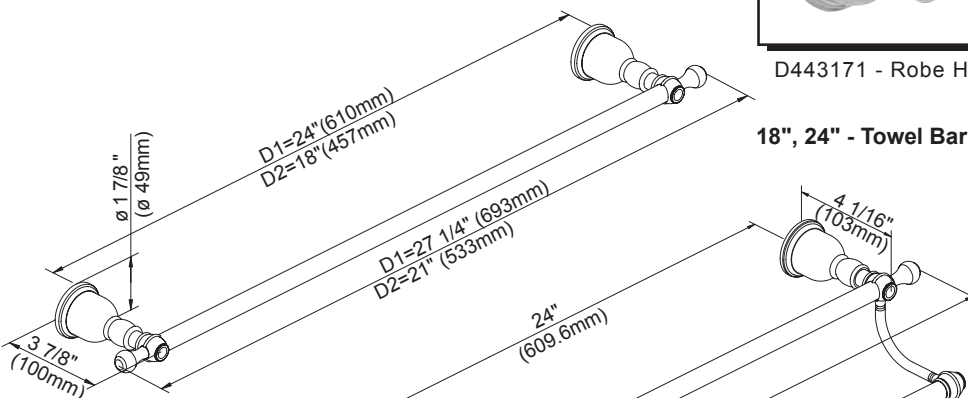

D443611 - 24" Double Towel Bar

D443171 - Robe Hook

D442251 - Toilet Paper Holder

D442111 - Towel Ring

18", 24" - Towel Bar

24" - Double Towel Bar

Robe Hook

Toilet Paper Holder