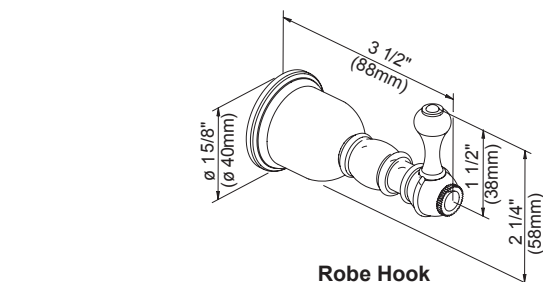

D443611 - 24" Double Towel Bar

D443171 - Robe Hook

D442251 - Toilet Paper Holder

D442111 - Towel Ring

18", 24" - Towel Bar

24" - Double Towel Bar

Robe Hook

Toilet Paper Holder