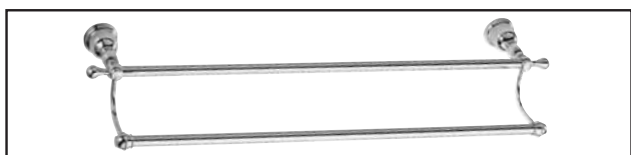

SPECIFICATIONS

OPULENCE™ BATH ACCESSORY COLLECTION

Description

- Popular Victorian inspired design
- Matches OPULENCE™ collection
- Mounting hardware provided
- All brass construction

Warranty

Danze bath accessories are covered by a manufacturer's limited "lifetime" warranty for manufacturing defects.

Available Finishes

- Chrome
- Antique Copper (AC)
- Brushed Nickel (BN)
- Satin Black (BS)
- Polished Brass (PBV)
- Polished Nickel (PNV)
- Oil Rub Bronze (RB)

D443411 - 18" Towel Bar
D443421 - 24" Towel Bar

D443611 - 24" Double Towel Bar

D443171 - Robe Hook

D442251 - Toilet Paper Holder

D442111 - Towel Ring

18", 24" - Towel Bar

24" - Double Towel Bar

Robe Hook

Toilet Paper Holder