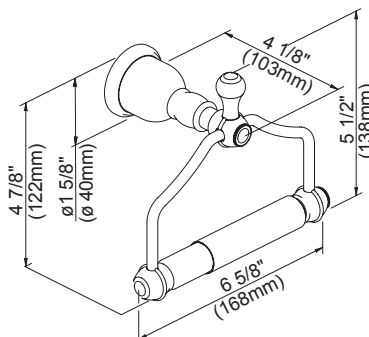

D443611 - 24" Double Towel Bar

D443171 - Robe Hook

D442251 - Toilet Paper Holder

D442111 - Towel Ring

18", 24" - Towel Bar

24" - Double Towel Bar

Robe Hook

Toilet Paper Holder