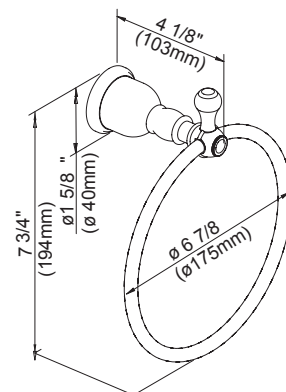

D443611 - 24" Double Towel Bar

D443171 - Robe Hook

D442251 - Toilet Paper Holder

D442111 - Towel Ring

18", 24" - Towel Bar

24" - Double Towel Bar

Robe Hook

Toilet Paper Holder