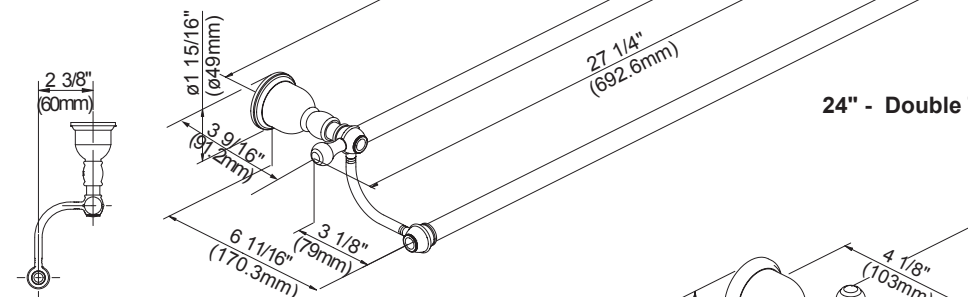

D443611 - 24" Double Towel Bar

D443171 - Robe Hook

D442251 - Toilet Paper Holder

D442111 - Towel Ring

18", 24" - Towel Bar

24" - Double Towel Bar

Robe Hook

Toilet Paper Holder