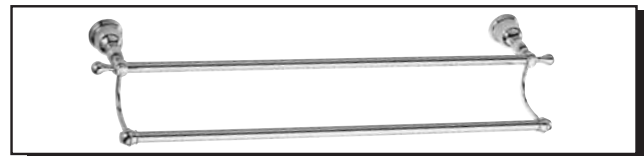

OPULENCE™ BATH ACCESSORY COLLECTION

Description

- Popular Victorian inspired design
- Matches OPULENCE™ collection
- Mounting hardware provided
- All brass construction

Warranty

Danze bath accessories are covered by a manufacturer's limited "lifetime" warranty for manufacturing defects.

Available Finishes

- Chrome
- Antique Copper (AC)
- Brushed Nickel (BN)
- Satin Black (BS)
- Polished Brass (PBV)
- Polished Nickel (PNV)
- Oil Rub Bronze (RB)

D443411 - 18" Towel Bar
D443421 - 24" Towel Bar

D443611 - 24" Double Towel Bar

D443171 - Robe Hook

D442251 - Toilet Paper Holder

D442111 - Towel Ring

Specific Features: _____ Submitted Model No.: _____