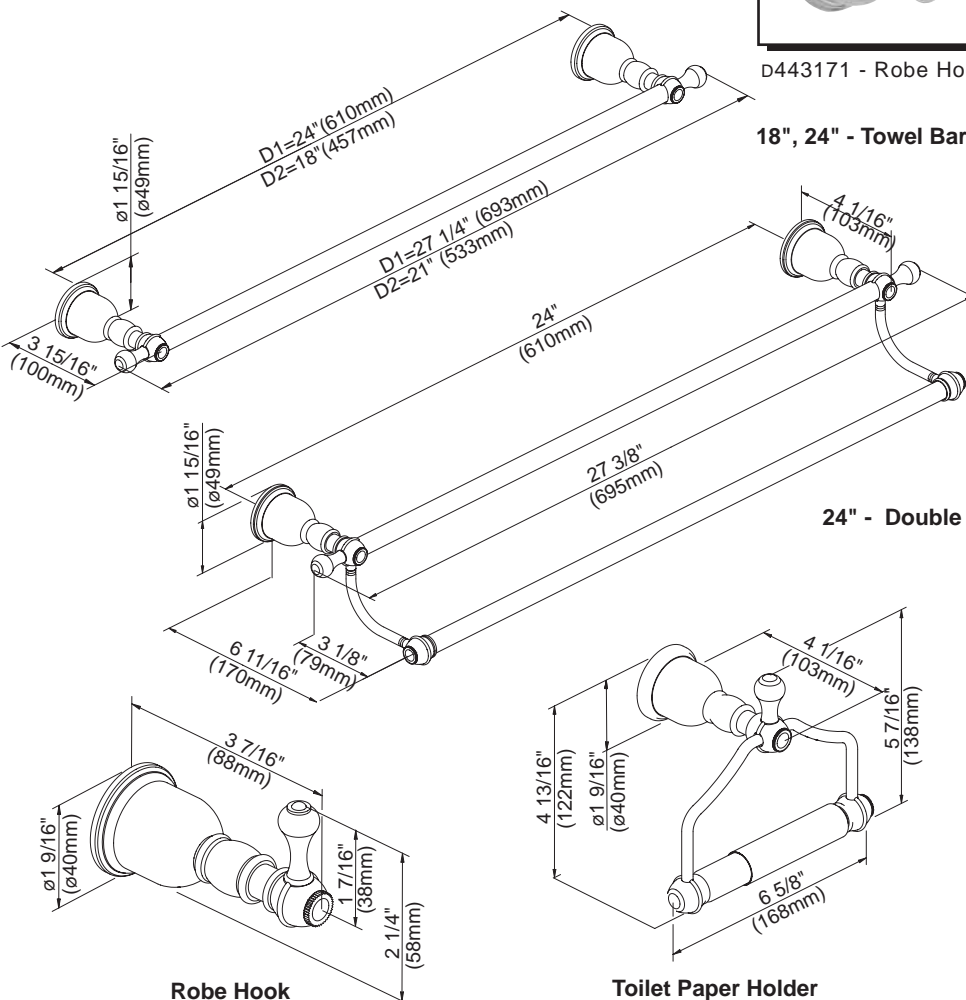

Available Finishes

- Chrome
- Antique Copper (AC)
- Brushed Nickel (BN)
- Satin Black (BS)
- Polished Brass (PBV)
- Polished Nickel (PNV)
- Oil Rub Bronze (RB)

D443411 - 18" Towel Bar
D443421 - 24" Towel Bar

D443611 - 24" Double Towel Bar

D443171 - Robe Hook

D442251 - Toilet Paper Holder

D442111 - Towel Ring

Specific Features: _____ Submitted Model No.: _____