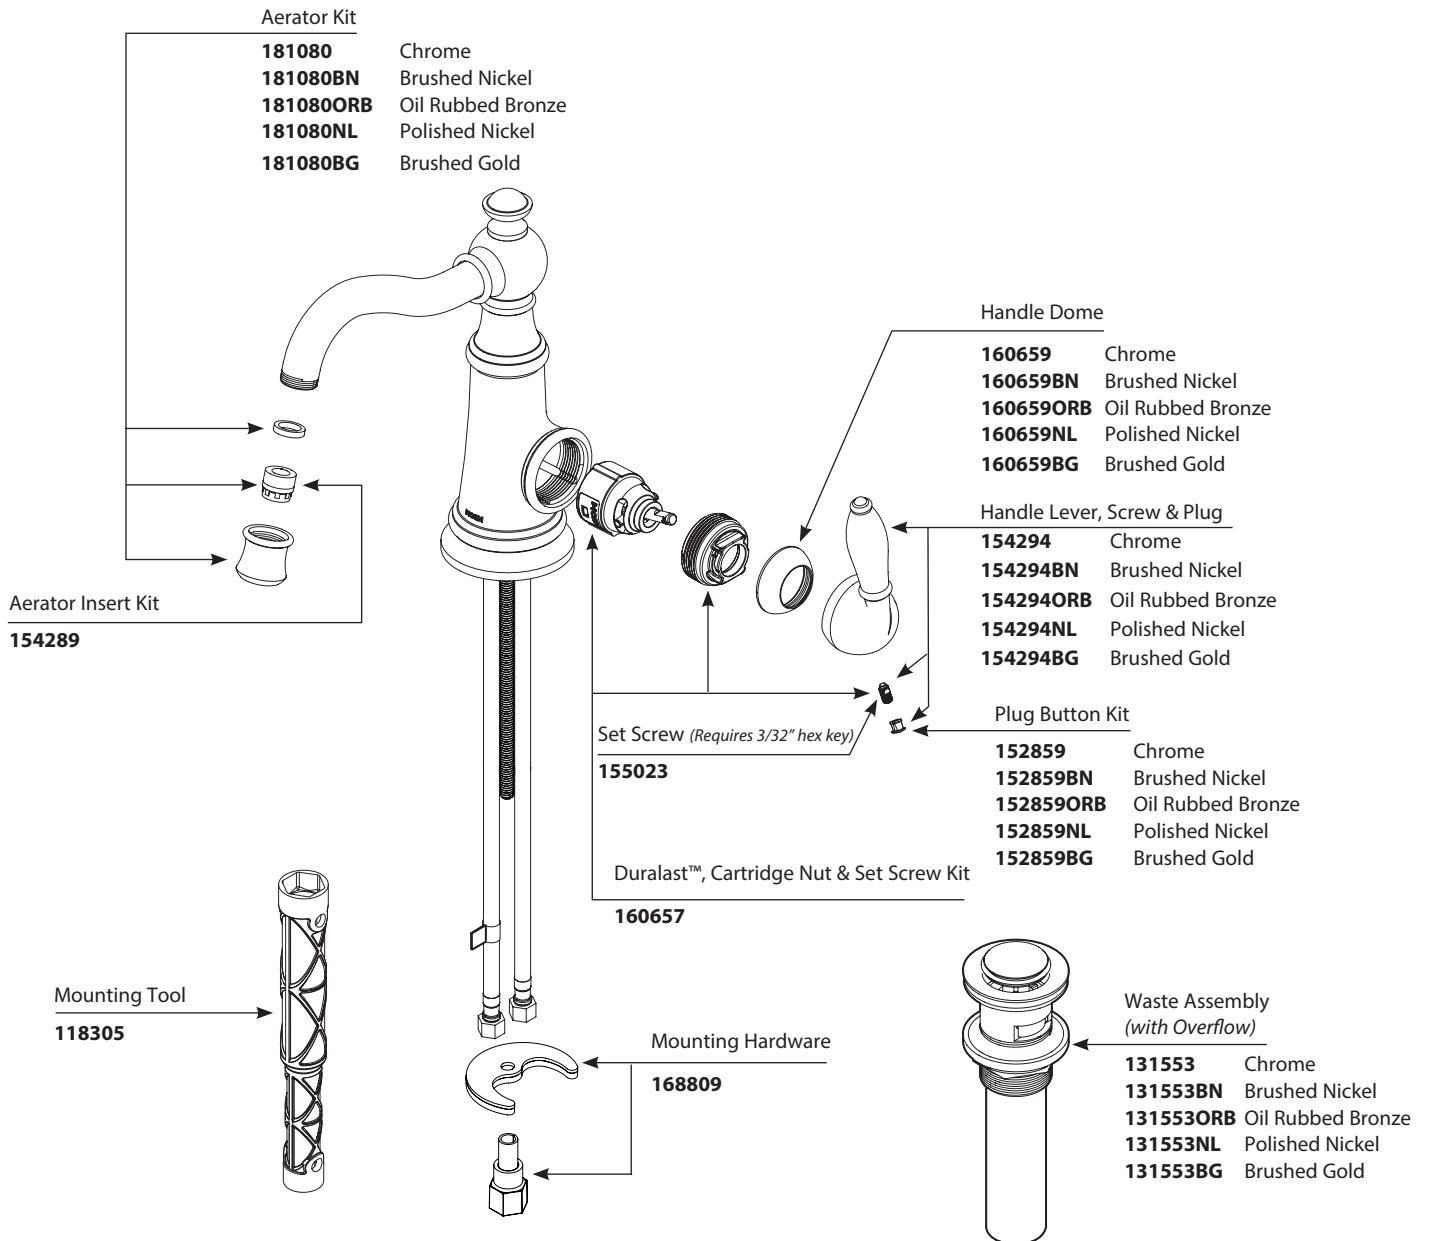

Buy it for looks. Buy it for life.®

■ Order by Part Number

*There is more than one version of this model.
Page down to identify the version you have.*

Illustrated Parts

WEYMOUTH™		
Single-Handle Lavatory Faucet		
MODEL	HANDLE	FINISH
S42107	Lever	Chrome
S42107BN	Lever	Brushed Nickel
S42107ORB	Lever	Oil Rubbed Bronze
S42107NL	Lever	Polished Nickel
S42107BG	Lever	Brushed Gold

Buy it for looks. Buy it for life.®

■ Order by Part Number

Illustrated Parts

WEYMOUTH™		
Single-Handle Lavatory Faucet		
<u>MODEL</u>	<u>HANDLE</u>	<u>FINISH</u>
S42107	Lever	Chrome
S42107BN	Lever	Brushed Nickel
S42107ORB	Lever	Oil Rubbed Bronze
S42107NL	Lever	Polished Nickel