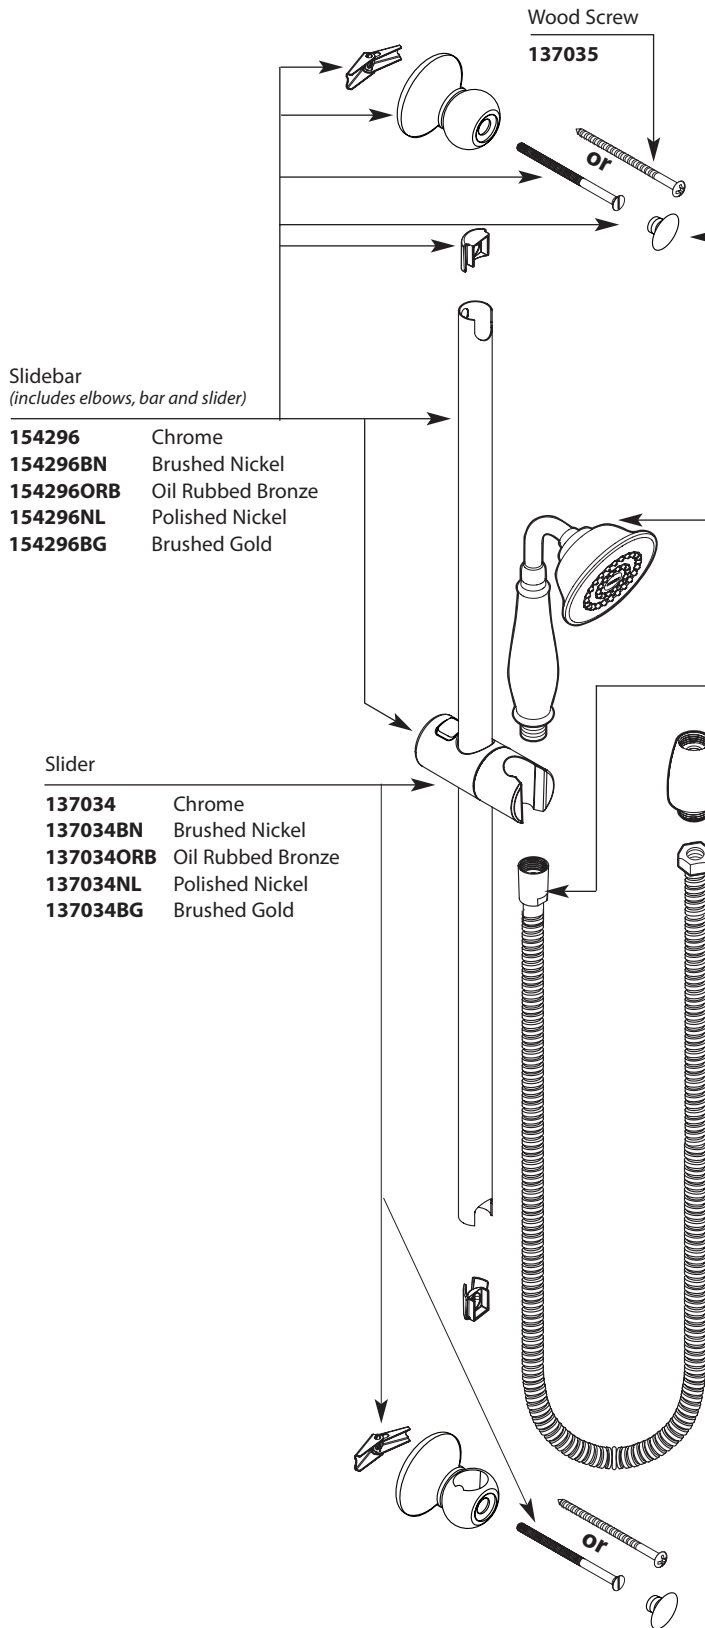

■ Order by Part Number

| WEYMOUTH™                  |      |                   |
|----------------------------|------|-------------------|
| Single Function Handshower |      |                   |
| MODEL                      | TYPE | FINISH            |
| S12107EP                   | Wand | Chrome            |
| S12107EPBN                 | Wand | Brushed Nickel    |
| S12107EPORB                | Wand | Oil Rubbed Bronze |
| S12107EPNL                 | Wand | Polished Nickel   |
| S12107EPBG                 | Wand | Brushed Gold      |

Optional Service Kit  
**A750** Secure Mount (mounting hardware)