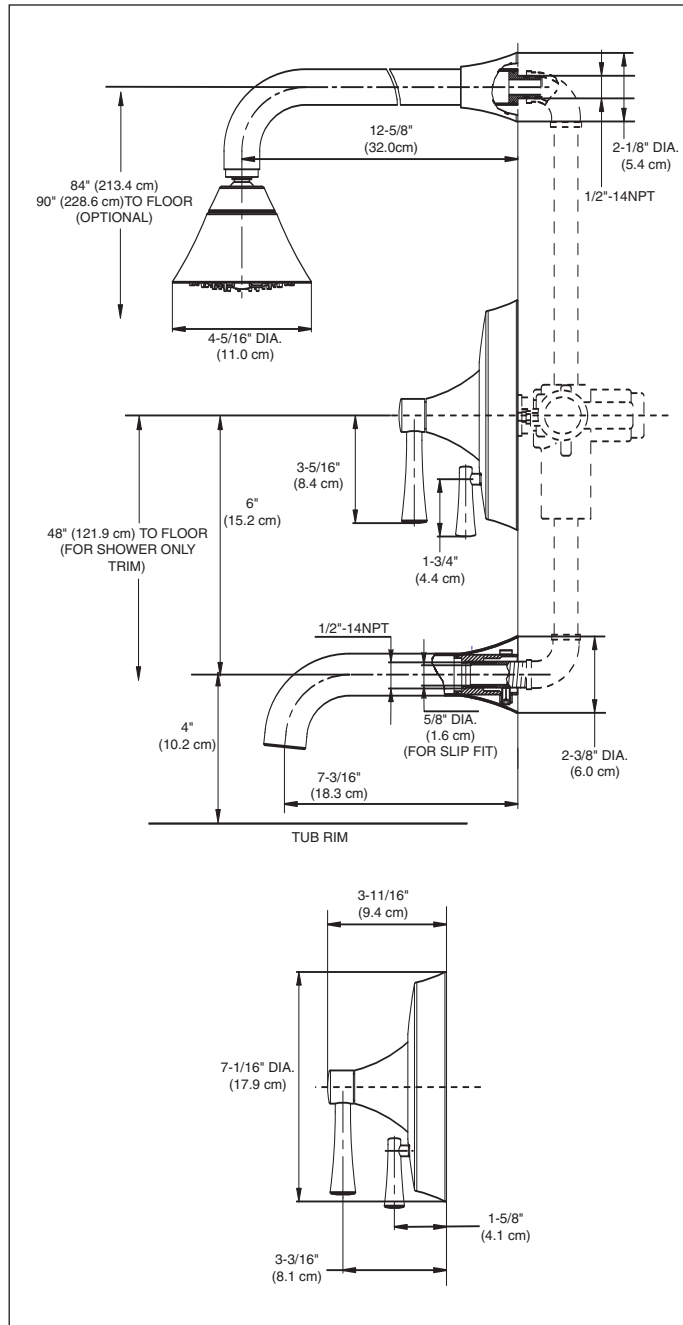

### SPECIFICATIONS

Flow Rate: 2.5 gpm (9.5 lpm) max.

Warranty: Lifetime Limited Warranty (Residential use)  
One Year (Commercial use)

Material: Metal

Shipping Weight: Shower and bath trim  
**Individual** 7.2 lbs.  
**Case (Qty 6)** 43.2 lbs.

Shipping Weight: Shower only trim  
**Individual** 6.7 lbs.  
**Case (Qty 6)** 40.2 lbs.

Shipping Dimensions:  
**Individual**  
17-1/2"L x 12"W x 4-1/2"H  
  
**Case (Qty 6)**  
18"L x 12-1/2"W x 28"H

TS794PVSW - Nexus™ Shower and Bath Trim

**TOTO®**

TOTO® U.S.A., INC. • 1155 Southern Road, Morrow, GA 30260

Tel. (888) 295-8134 • Fax. (770) 282-8701 • www.totousa.com

Printed in U.S.A. © TOTO® LTD. 05/05 #J10090