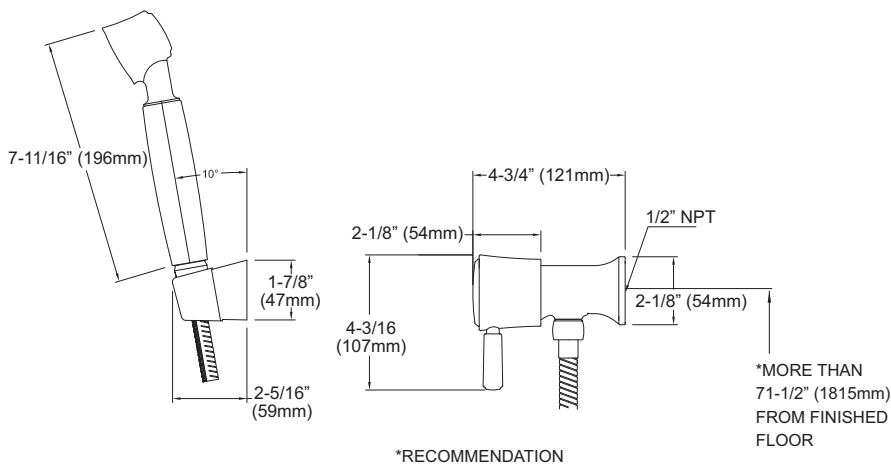

Guinevere® Handshower Set with Lever Handle

FEATURES

- Maximum flow rate of 2.5 gpm (9.51 lpm)
- Lever handle
- Single spray handshower
- Includes 60" metal shower hose, shower holder and shower elbow with volume control
- 1/2" NPT connection

PRODUCT SPECIFICATION

The handshower set shall have a maximum flow rate of 2.5 gpm (9.51 lpm). Product shall have a lever handle. Product shall be a single spray. Product shall include 60" metal shower hose, shower holder and shower elbow with volume control. Product shall have 1/2" NPT connection. Handshower shall be TOTO Model TS970F1#__ __.

TS970F1

Guinevere® Handshower Set with Lever Handle

SPECIFICATIONS

- Warranty: Lifetime Limited Warranty (Residential Use)
One Year (Oil Rubbed Bronze)
One Year (Commercial Use)
- Shipping Weight: 7.0 lbs.
- Shipping Dimensions: 33-1/2" L x 10" W x 4-1/4" H
- Maximum Flow Rate: 2.5 gpm (9.51 lpm)

INSTALLATION NOTES

Optional Accessories:
TS100GR Slide Bar sold separately.

TOTO®

These dimensions and specifications are subject to change without notice