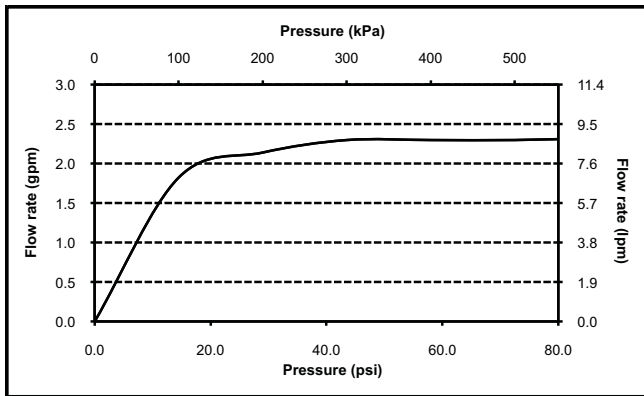

TS970F1

Guinevere® Handshower Set with Lever Handle

SPECIFICATIONS

- Warranty: Lifetime Limited Warranty (Residential Use)
  One Year (Oil Rubbed Bronze)
  One Year (Commercial Use)
- Shipping Weight: 7.0 lbs.
- Shipping Dimensions: 33-1/2" L x 10" W x 4-1/4" H
- Maximum Flow Rate: 2.5 gpm (9.51 lpm)

INSTALLATION NOTES

Optional Accessories:
TS100GR Slide Bar sold separately.

TOTO®

These dimensions and specifications are subject to change without notice