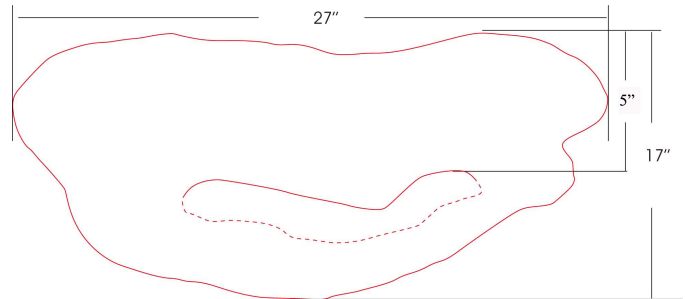

LENOVA

4580 W Roosevelt Rd Hillside, IL 60162 www.Lenovasinks.com Phone: 877-733-1098

SPECIFICATIONS

MODEL BZ-02

GENERAL

Fine quality and state of the art unique design bathroom vessel sink.
This sink like art and hand made by LENOVA artist with passion.

DESIGN FEATURES

Bowl depth 5" and overall size: 27"X17"

Finish: Beautiful hand carved finish inside and outside.

Material: Fine Quality extra thick 14 gauge bronze.

Other: Drain opening 1-3/4"

Product shall be specified as BZ-02