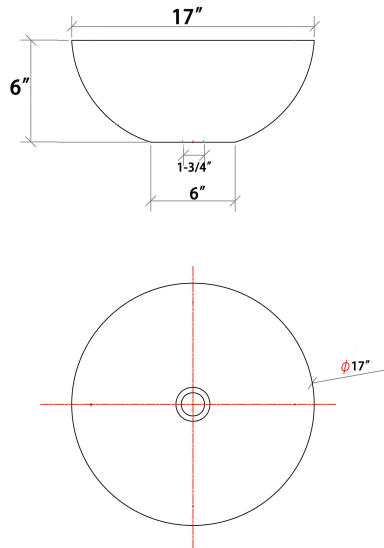

LENOVA

4580 W Roosevelt Rd Hillside, IL 60162 www.Lenovasinks.com Phone: 877-733-1098

SPECIFICATIONS

MODEL CB-120

GENERAL

Fine quality and Hand Carved Finish Copper bathroom vessel sink. This sink like art and hand made by LENOVA artist with passion.

DESIGN FEATURES

Bowl depth 6" and overall size: 17" Diameter

Finish: Beautiful hand carved finish inside and outside. **Material:** Fine Quality extra thick 14 gauge copper.

Other: Drain opening 1-3/4"

Product shall be specified as CB-120