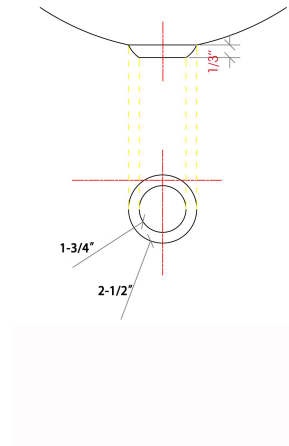

LENOVA

4580 W Roosevelt Rd Hillside, IL 60162 www.Lenovasinks.com Phone: 877-733-1098

SPECIFICATIONS

MODEL CB-120

GENERAL

Fine quality and Hand Carved Finish Copper bathroom vessel sink. This sink like art and hand made by LENOVA artist with passion.

DESIGN FEATURES

Bowl depth 6" and overall size: 17" Diameter

Finish: Beautiful hand carved finish inside and outside. **Material:** Fine Quality extra thick 14 gauge copper.

Other: Drain opening 1-3/4"

Product shall be specified as CB-120