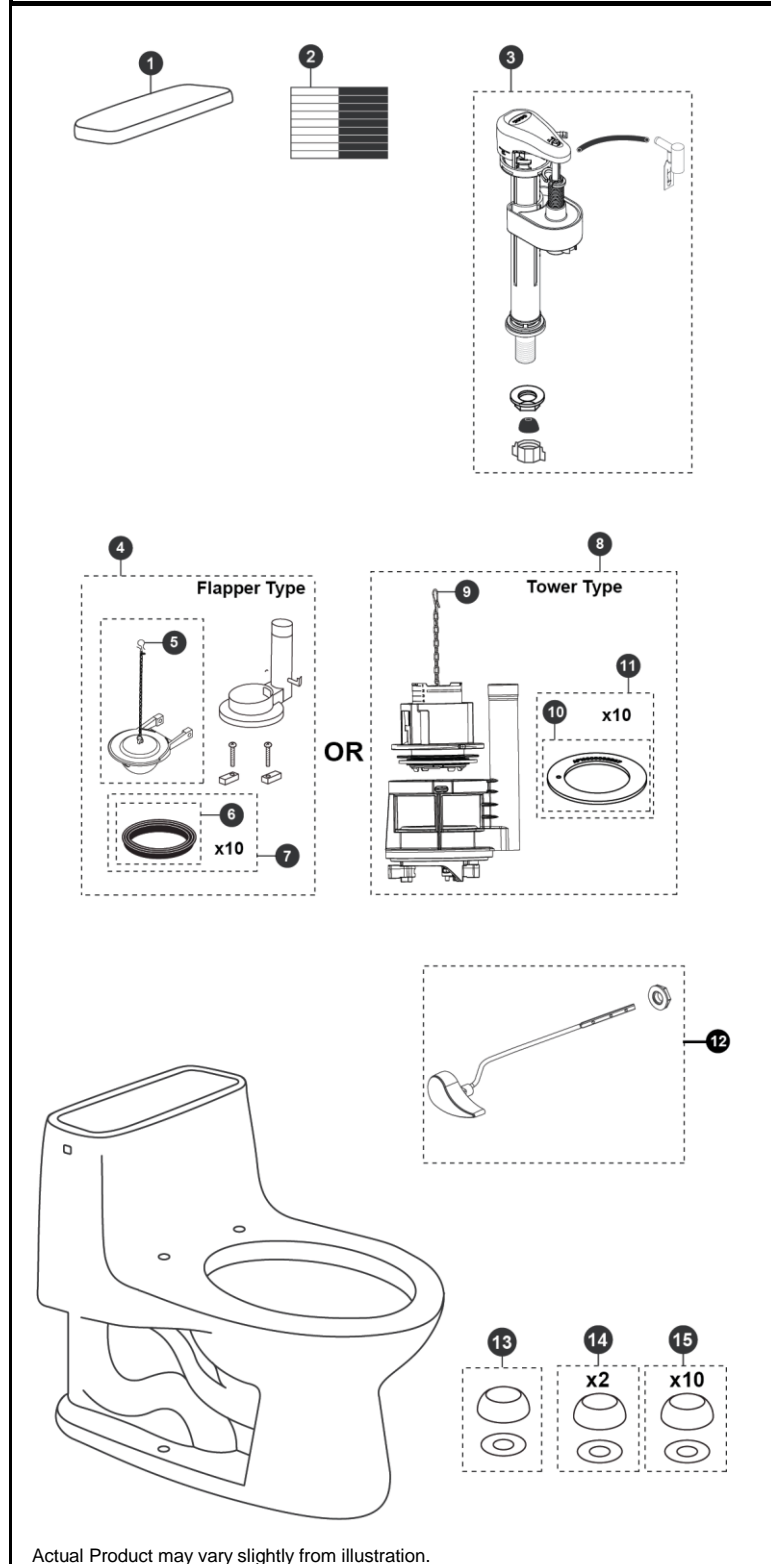

## Ultramax® 1.6 Gpf Toilet, Elongated, G-Max®, 12" Rough-In (including CeFIONtect™)

Item	Part	Description
1	TCU854CRS#01	Tank Lid w/ Velcro Tape - Cotton
	TCU854CRS#03	Tank Lid w/ Velcro Tape - Bone
	TCU854CRS#11	Tank Lid w/ Velcro Tape - Colonial White
	TCU854CRS#12	Tank Lid w/ Velcro Tape - Sedona Beige
2	THU107	Velcro Tape
3	TSU51A	Fill Valve
4	THU013P	Flush Valve Assembly w/ Flapper
5	THU500S	Flapper w/ Chain
6	9BU002E	Flush Valve Gasket
7	THU097	Flush Valve Gasket (10 pieces)
8	THU451.10A-A	Drain Valve
9	THU440-A	Flush Tower
10	THU407	Seal Gasket (1 piece)
11	THU370	Seal Gasket (10 piece)
12	THU004#01	Trip Lever - Cotton
	THU004#03	Trip Lever - Bone
	THU004#11	Trip Lever - Colonial White
	THU004#12	Trip Lever - Sedona Beige
	THU004#51	Trip Lever - Ebony
	THU004#CP	Trip Lever - Chrome Plated
13	THU044#01	Bolt Cap Set - Cotton (1 set)
	THU044#03	Bolt Cap Set - Bone (1 set)
	THU044#11	Bolt Cap Set - Colonial White (1 set)
	THU044#12	Bolt Cap - Sedona Beige
	THU044#51	Bolt Cap - Ebony
14	THU044S#01	Bolt Cap Set - Cotton (2 pieces)
	THU044S#03	Bolt Cap Set - Bone (2 pieces)
	THU044S#11	Bolt Cap Set - Colonial White (2 pieces)
	THU044S#12	Bolt Cap Set - Sedona Beige (2 pieces)
	THU044S#51	Bolt Cap Set - Ebony (2 pieces)
15	THU098#01	Bolt Cap & Base (20 pieces) - Cotton
	THU098#03	Bolt Cap & Base (20 pieces) - Bone
	THU098#11	Bolt Cap & Base (20 pieces) - Colonial White
	THU098#12	Bolt Cap & Base (20 pieces) - Sedona Beige
	THU098#51	Bolt Cap & Base (20 pieces) - Ebony