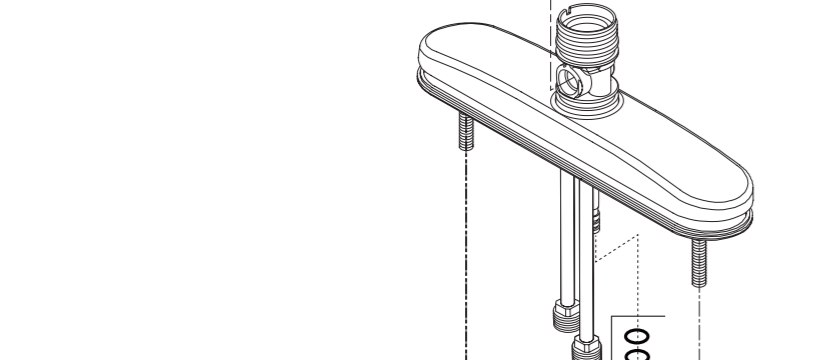

Models/Modelos/Modèles
P110LF▲, P110LF-▲-W
P114LF▲, P115LF▲, P115LF-▲-W & P88501LF-▲-W
Series/Series/Seria

For models produced after 12/01/2022, see page 1.
For models produced prior to 12/01/2022 see page 2.

Para los modelos producidos después del 12/01/2022, consulte la página 1.
Para los modelos fabricados antes del 12/01/2022, consulte la página 2.

Pour les modèles produits après le 12/01/2022, voir page 1.
Pour les modèles produits avant le 12/01/2022 voir page 2.