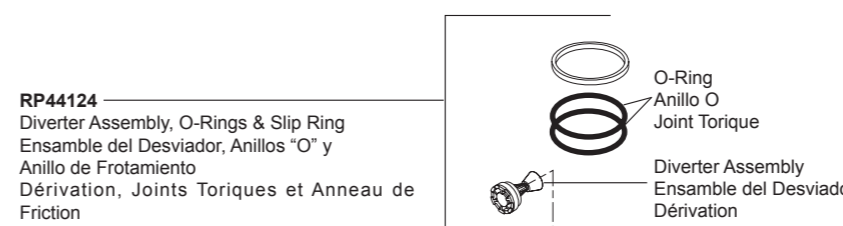

▲Specify Finish
Especificque el acabado
Précisez la Finition