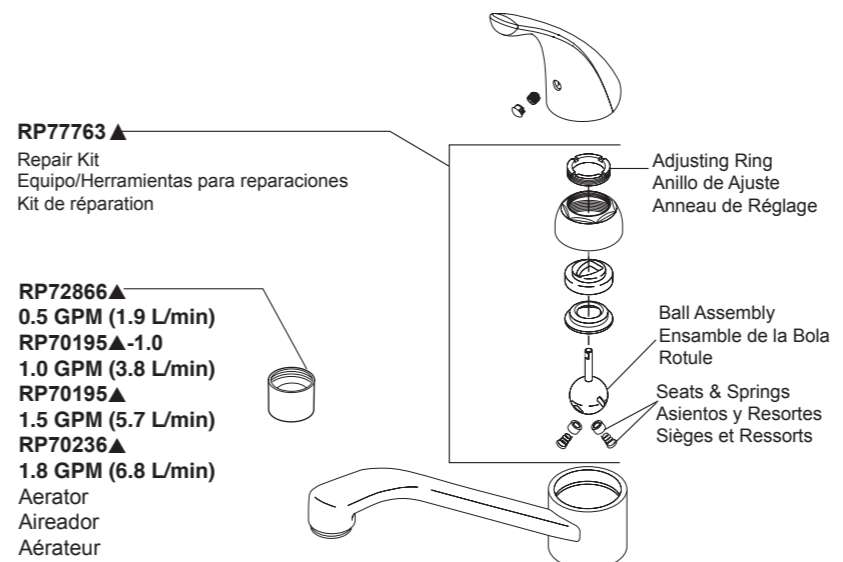

▲Specify Finish
 Especificque el acabado
 Précisez la Finition

Order these RP numbers if your spray hose is a black hose with round shaped connector.

Models/Modelos/Modèles
P110LF▲, P110LF-▲-W
P114LF▲, P115LF▲, P115LF-▲-W & P88501LF-▲-W
 Series/Series/Seria

Order these RP numbers if your spray hose is a white hose with square shaped connector.

▲Specify Finish
 Especificque el acabado
 Précisez la Finition