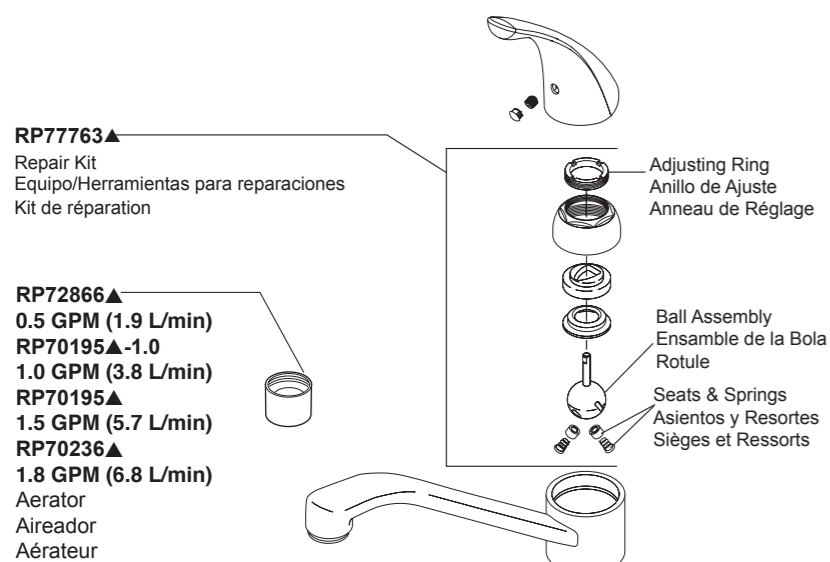

▲Specify Finish
 Especificque el acabado
 Précisez la Finition

Order these RP numbers if your spray hose is a black hose with round shaped connector.

Models/Modelos/Modèles
P110LF▲, P110LF-▲-W
P114LF▲, P115LF▲, P115LF-▲-W & P88501LF-▲-W
 Series/Series/Seria

Order these RP numbers if your spray hose is a white hose with square shaped connector.

▲Specify Finish
 Especificque el acabado
 Précisez la Finition