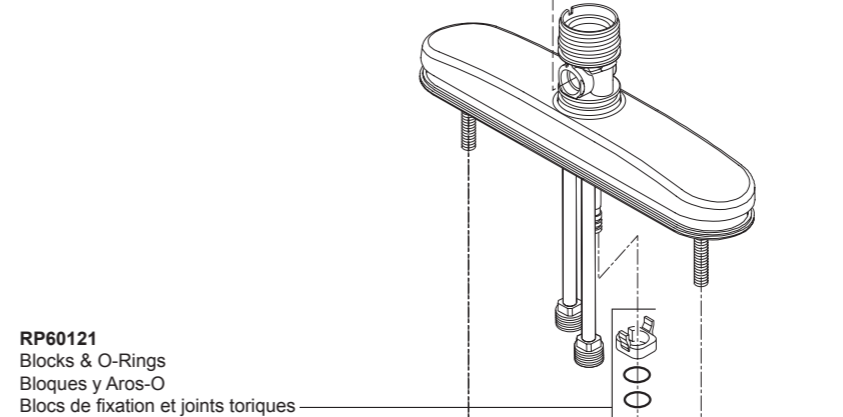

▲Specify Finish
 Especificque el acabado
 Précisez la Finition

Order these RP numbers if your spray hose is a black hose with round shaped connector.

Models/Modelos/Modèles
P110LF▲, P110LF-▲-W
P114LF▲, P115LF▲, P115LF-▲-W & P88501LF-▲-W
 Series/Series/Seria

Order these RP numbers if your spray hose is a white hose with square shaped connector.

▲Specify Finish
 Especificque el acabado
 Précisez la Finition