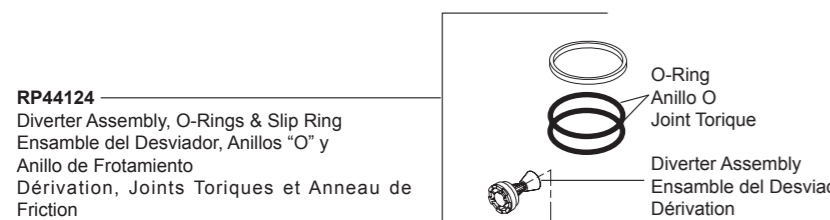

Models/Modelos/Modèles
P110LF▲, P110LF-▲-W
P114LF▲, P115LF▲, P115LF-▲-W & P88501LF-▲-W
Series/Series/Seria

For models produced after 12/01/2022, see page 1.
For models produced prior to 12/01/2022 see page 2.

Para los modelos producidos después del 12/01/2022, consulte la página 1.
Para los modelos fabricados antes del 12/01/2022, consulte la página 2.

Pour les modèles produits après le 12/01/2022, voir page 1.
Pour les modèles produits avant le 12/01/2022 voir page 2.

▲Specify Finish
Especificque el acabado
Précisez la Finition

Order these RP numbers if your spray hose is a black hose with round shaped connector.

Models/Modelos/Modèles
P110LF▲, P110LF-▲-W
P114LF▲, P115LF▲, P115LF-▲-W & P88501LF-▲-W
Series/Series/Seria

Order these RP numbers if your spray hose is a white hose with square shaped connector.