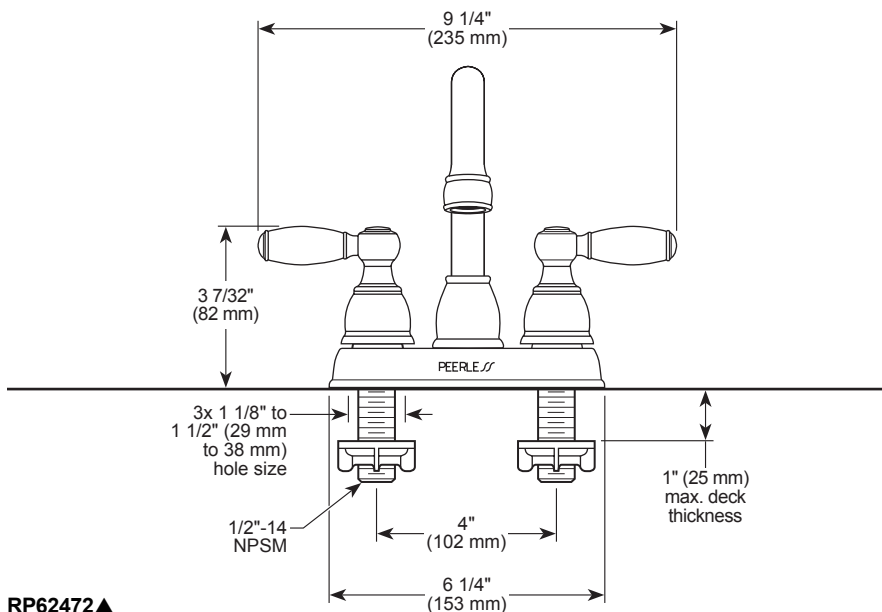

PEERLESS®

P299685LF▲
P299685LF-▲-W
P299685LF-▲-ECO-W

BATHROOM FAUCET

- Two Handle Centerset Deck Mount
- 4 Inch 3 Hole Sink Applications

STANDARD SPECIFICATIONS:

- Max flow rate: 1.2 gpm @ 60 psi, 4.5 L/min @ 414 kPa
- Three hole mount
- Hot and cold stems are interchangeable
- 1/4 turn handle stops
- Control mechanism is a rotating cylinder type with stainless steel plate and 90° rotation, with replaceable non-metallic seats
- Models have drain with pop-up type fitting with plated flange and stopper
- RP76691 thick deck mounting kit adds 1 1/4" (32 mm) to maximum deck thickness

COMPLIES WITH:

- ASME A112.18.1 / CSA B125.1
- ASME A112.18.2 / CSA B125.2
- ♿ Indicates compliance to ICC/ANSI A117.1- Valve control only
- EPA WaterSense®

RP62472▲ Plastic Pop-Up

▲ Designate proper finish suffix