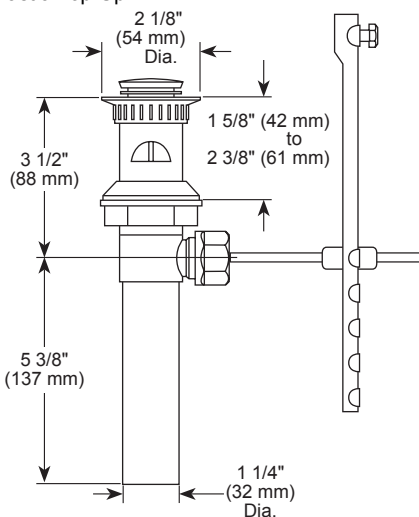

PEERLESS®

P299685LF▲
P299685LF-▲-W
P299685LF-▲-ECO-W

BATHROOM FAUCET

- Two Handle Centerset Deck Mount
- 4 Inch 3 Hole Sink Applications

STANDARD SPECIFICATIONS:

- Max flow rate: 1.2 gpm @ 60 psi, 4.5 L/min @ 414 kPa
- Three hole mount
- Hot and cold stems are interchangeable
- 1/4 turn handle stops
- Control mechanism is a rotating cylinder type with stainless steel plate and 90° rotation, with replaceable non-metallic seats
- Models have drain with pop-up type fitting with plated flange and stopper
- RP76691 thick deck mounting kit adds 1 1/4" (32 mm) to maximum deck thickness

COMPLIES WITH:

- ASME A112.18.1 / CSA B125.1
- ASME A112.18.2 / CSA B125.2
- ♿ Indicates compliance to ICC/ANSI A117.1- Valve control only
- EPA WaterSense®

RP62472▲ Plastic Pop-Up

▲ Designate proper finish suffix