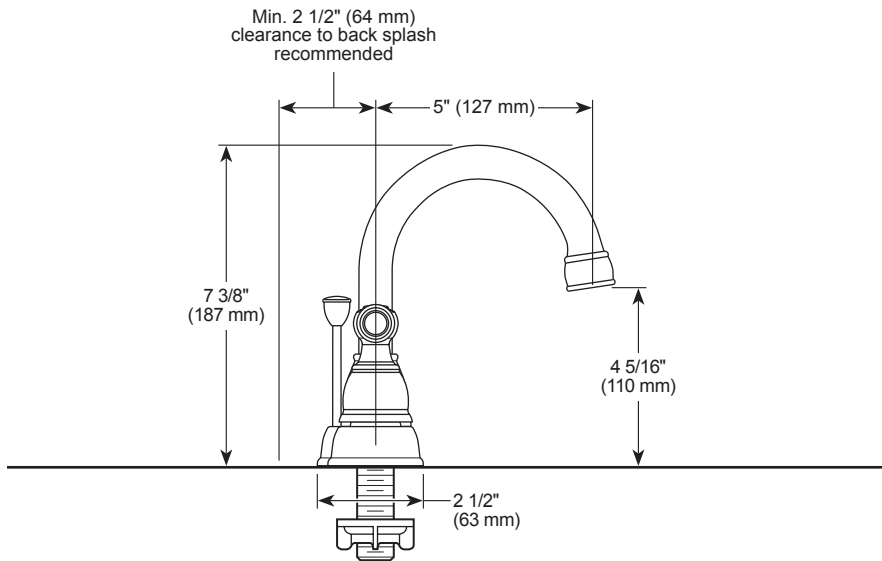

PEERLESS®

P299685LF▲
P299685LF-▲-W
P299685LF-▲-ECO-W

BATHROOM FAUCET

- Two Handle Centerset Deck Mount
- 4 Inch 3 Hole Sink Applications

STANDARD SPECIFICATIONS:

- Max flow rate: 1.2 gpm @ 60 psi, 4.5 L/min @ 414 kPa
- Three hole mount
- Hot and cold stems are interchangeable
- 1/4 turn handle stops
- Control mechanism is a rotating cylinder type with stainless steel plate and 90° rotation, with replaceable non-metallic seats
- Models have drain with pop-up type fitting with plated flange and stopper
- RP76691 thick deck mounting kit adds 1 1/4" (32 mm) to maximum deck thickness

WARRANTY:

- Parts and Finish - Lifetime limited warranty; or for commercial purchasers, 10 years for multi-family residential (apartments and condominiums) and 5 years for all other commercial uses, in each case from the date of purchase.

COMPLIES WITH:

- ASME A112.18.1 / CSA B125.1
- ASME A112.18.2 / CSA B125.2
- ♿ Indicates compliance to ICC/ANSI A117.1- Valve control only
- EPA WaterSense®

RP62472▲ Plastic Pop-Up

▲ Designate proper finish suffix