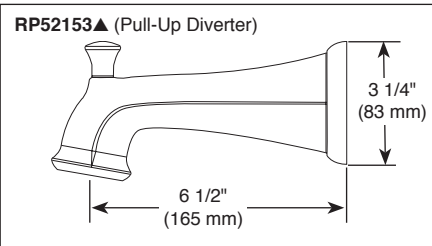

Submitted Model No.: _____

Specific Features: _____

▲ Designate Proper Finish Suffix

see what Delta can do™ TUB AND SHOWER FAUCET TRIM

- Linden™ Bath Collection
- Valve Only (T14094)
- Tub Only (T14194)
- Shower Only (T14294 & T14294-H2O)
- Tub/Shower (T14494 & T14494-H2O)

FEATURES:

- Monitor® 14 Series pressure balanced bath single handle mixing valve trim
- "-H2O" models include H₂O Kinetic® Technology showerhead

STANDARD SPECIFICATIONS:

- Maintains a balanced pressure of hot and cold water even when a valve is turned on or off elsewhere in the system.
- For use with MultiChoice® Universal rough valve body. (R10000 Series)
- Back-to-back installation capability.
- Solid brass forged body.
- Temperature only controlled with handle.
- Field adjustable to limit handle rotation into hot water zone.
- 120° maximum handle rotation.
- All parts replaceable from the front of the valve.
- 1.75 gpm @ 80 psi; 1.5 gpm @ 80 psi for product marked -H2O
- "-LHD" models have pad printed red/blue temperature indication less showerhead.
- Stem extension kit RP77991 can be ordered to allow for an additional 1 3/4" wall thickness. RP77991 ships with chrome escutcheon screws. For special finishes also order RP12630 escutcheon screws in desired finish.