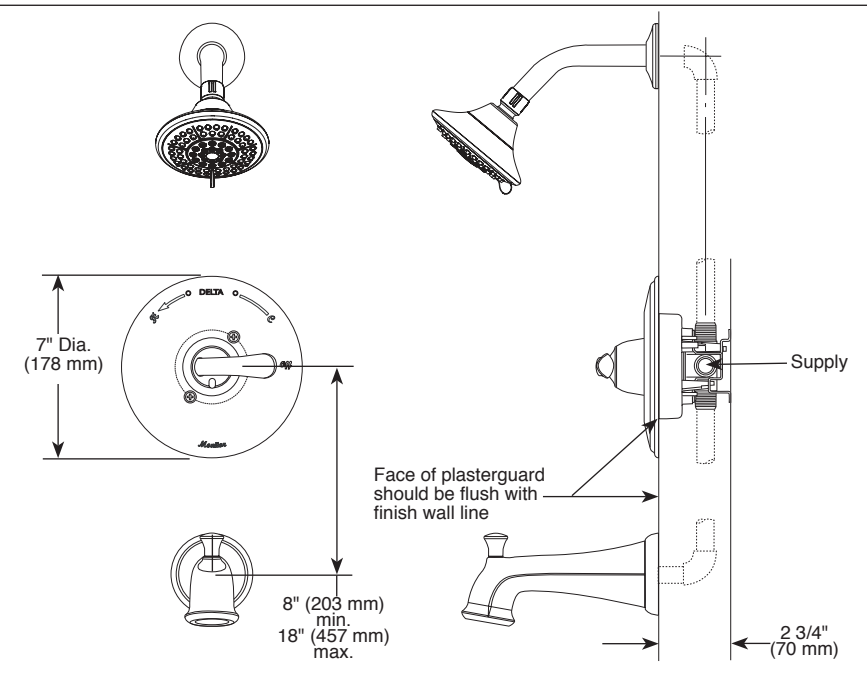

Submitted Model No.: _____

Specific Features: _____

▲ Designate Proper Finish Suffix

see what Delta can do™ TUB AND SHOWER FAUCET TRIM

- Linden™ Bath Collection
- Valve Only (T14094)
- Tub Only (T14194)
- Shower Only (T14294 & T14294-H2O)
- Tub/Shower (T14494 & T14494-H2O)

FEATURES:

- Monitor® 14 Series pressure balanced bath single handle mixing valve trim
- "-H2O" models include H₂O Kinetic® Technology showerhead

STANDARD SPECIFICATIONS:

- Maintains a balanced pressure of hot and cold water even when a valve is turned on or off elsewhere in the system.
- For use with MultiChoice® Universal rough valve body. (R10000 Series)
- Back-to-back installation capability.
- Solid brass forged body.
- Temperature only controlled with handle.
- Field adjustable to limit handle rotation into hot water zone.
- 120° maximum handle rotation.
- All parts replaceable from the front of the valve.
- 1.75 gpm @ 80 psi; 1.5 gpm @ 80 psi for product marked -H2O
- "-LHD" models have pad printed red/blue temperature indication less showerhead.
- Stem extension kit RP77991 can be ordered to allow for an additional 1 3/4" wall thickness. RP77991 ships with chrome escutcheon screws. For special finishes also order RP12630 escutcheon screws in desired finish.