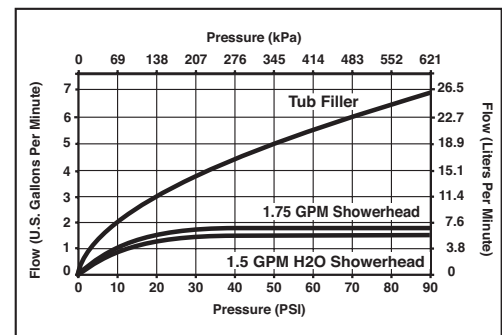

COMPLIES WITH:

- ASME A112.18.1 / CSA B125.1
- ASSE 1016
- Indicates compliance to ICC/ANSI A117.1 - Valve control only
- EPA WaterSense®