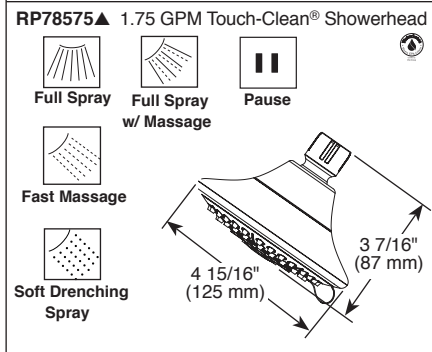

Submitted Model No.: _____

Specific Features: _____

▲ Designate Proper Finish Suffix

see what Delta can do™ TUB AND SHOWER FAUCET TRIM

- Linden™ Bath Collection
- Valve Only (T14094)
- Tub Only (T14194)
- Shower Only (T14294 & T14294-H2O)
- Tub/Shower (T14494 & T14494-H2O)

FEATURES:

- Monitor® 14 Series pressure balanced bath single handle mixing valve trim
- "-H2O" models include H₂O Kinetic® Technology showerhead

STANDARD SPECIFICATIONS:

- Maintains a balanced pressure of hot and cold water even when a valve is turned on or off elsewhere in the system.
- For use with MultiChoice® Universal rough valve body. (R10000 Series)
- Back-to-back installation capability.
- Solid brass forged body.
- Temperature only controlled with handle.
- Field adjustable to limit handle rotation into hot water zone.
- 120° maximum handle rotation.
- All parts replaceable from the front of the valve.
- 1.75 gpm @ 80 psi; 1.5 gpm @ 80 psi for product marked -H2O
- "-LHD" models have pad printed red/blue temperature indication less showerhead.
- Stem extension kit RP77991 can be ordered to allow for an additional 1 3/4" wall thickness. RP77991 ships with chrome escutcheon screws. For special finishes also order RP12630 escutcheon screws in desired finish.