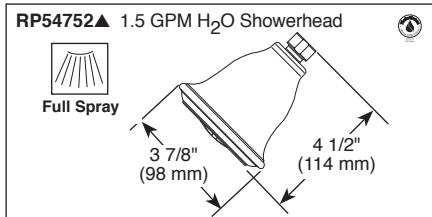

Submitted Model No.: _____

Specific Features: _____

▲ Designate Proper Finish Suffix

see what Delta can do™ TUB AND SHOWER FAUCET TRIM

- Linden™ Bath Collection
- Valve Only (T14094)
- Tub Only (T14194)
- Shower Only (T14294 & T14294-H2O)
- Tub/Shower (T14494 & T14494-H2O)

FEATURES:

- Monitor® 14 Series pressure balanced bath single handle mixing valve trim
- "-H2O" models include H₂O Kinetic® Technology showerhead

STANDARD SPECIFICATIONS:

- Maintains a balanced pressure of hot and cold water even when a valve is turned on or off elsewhere in the system.
- For use with MultiChoice® Universal rough valve body. (R10000 Series)
- Back-to-back installation capability.
- Solid brass forged body.
- Temperature only controlled with handle.
- Field adjustable to limit handle rotation into hot water zone.
- 120° maximum handle rotation.
- All parts replaceable from the front of the valve.
- 1.75 gpm @ 80 psi; 1.5 gpm @ 80 psi for product marked -H2O
- "-LHD" models have pad printed red/blue temperature indication less showerhead.
- Stem extension kit RP77991 can be ordered to allow for an additional 1 3/4" wall thickness. RP77991 ships with chrome escutcheon screws. For special finishes also order RP12630 escutcheon screws in desired finish.