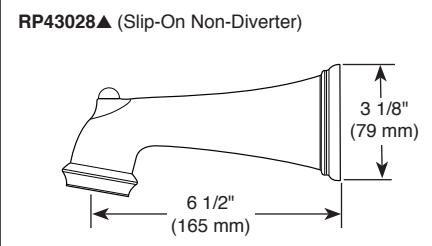

Submitted Model No.: _____

Specific Features: _____

▲ Designate Proper Finish Suffix

see what Delta can do™ TUB AND SHOWER FAUCET TRIM

- Linden™ Bath Collection
- Valve Only (T14094)
- Tub Only (T14194)
- Shower Only (T14294 & T14294-H2O)
- Tub/Shower (T14494 & T14494-H2O)

FEATURES:

- Monitor® 14 Series pressure balanced bath single handle mixing valve trim
- "-H2O" models include H₂O Kinetic® Technology showerhead

STANDARD SPECIFICATIONS:

- Maintains a balanced pressure of hot and cold water even when a valve is turned on or off elsewhere in the system.
- For use with MultiChoice® Universal rough valve body. (R10000 Series)
- Back-to-back installation capability.
- Solid brass forged body.
- Temperature only controlled with handle.
- Field adjustable to limit handle rotation into hot water zone.
- 120° maximum handle rotation.
- All parts replaceable from the front of the valve.
- 1.75 gpm @ 80 psi; 1.5 gpm @ 80 psi for product marked -H2O
- "-LHD" models have pad printed red/blue temperature indication less showerhead.
- Stem extension kit RP77991 can be ordered to allow for an additional 1 3/4" wall thickness. RP77991 ships with chrome escutcheon screws. For special finishes also order RP12630 escutcheon screws in desired finish.