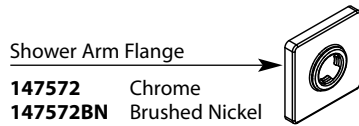

Buy it for looks. Buy it for life.®

Illustrated Parts

- Order by Part Number
- Trim can be used with either the 62300 series or 2500 series valve

| 90 DEGREE™ Posi-Temp Single-Handle Tub/Shower Trim | | | | | |
|---|----------------|--------------|----------------|--------------|----------------|
| Valve Trim | | Shower Only* | | TUB/Shower* | |
| MODEL | | MODEL | | MODEL | |
| TS2711 | Chrome | TS2712 | Chrome | TS2713 | Chrome |
| TS2711BN | Brushed Nickel | TS2712BN | Brushed Nickel | TS2713BN | Brushed Nickel |
| | | TS2712EP | Chrome | TS2713EP | Chrome |
| | | TS2712EPBN | Brushed Nickel | TS2713EPBN | Brushed Nickel |

**All models include 2.5 gpm showerhead except those with EP suffix (1.75 gpm showerhead) or those with NH suffix (no showerhead)*

Temperature Limit Stop
106479