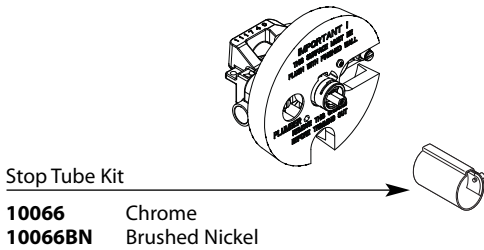

Buy it for looks. Buy it for life.®

Illustrated Parts

■ **Order by Part Number**

■ **Trim can be used with either the 63100 series or 3500 series valve**

90 DEGREE™					
Moentrol® Single-Handle Tub/Shower Trim					
Valve Trim		Shower Only		Tub/Shower	
MODEL		MODEL		MODEL	
TS3711	Chrome	TS3715	Chrome	TS3713	Chrome
TS3711BN	Brushed Nickel	TS3715BN	Brushed Nickel	TS3713BN	Brushed Nickel