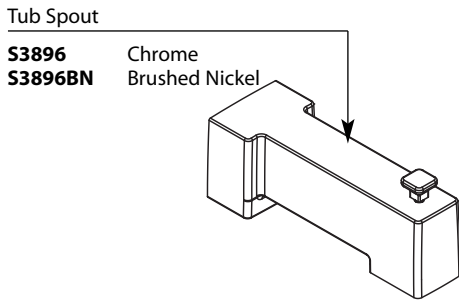

Buy it for looks. Buy it for life.®

Illustrated Parts

■ **Order by Part Number**

■ **Trim can be used with either the 63100 series or 3500 series valve**

90 DEGREE™					
Moentrol® Single-Handle Tub/Shower Trim					
Valve Trim		Shower Only		Tub/Shower	
MODEL		MODEL		MODEL	
TS3711	Chrome	TS3715	Chrome	TS3713	Chrome
TS3711BN	Brushed Nickel	TS3715BN	Brushed Nickel	TS3713BN	Brushed Nickel