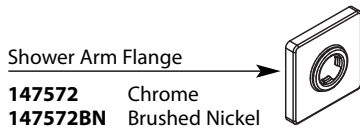

Buy it for looks. Buy it for life.®

Illustrated Parts

■ **Order by Part Number**

■ **Trim can be used with either the 63100 series or 3500 series valve**

90 DEGREE™					
Moentrol® Single-Handle Tub/Shower Trim					
Valve Trim		Shower Only		Tub/Shower	
MODEL		MODEL		MODEL	
TS3711	Chrome	TS3715	Chrome	TS3713	Chrome
TS3711BN	Brushed Nickel	TS3715BN	Brushed Nickel	TS3713BN	Brushed Nickel