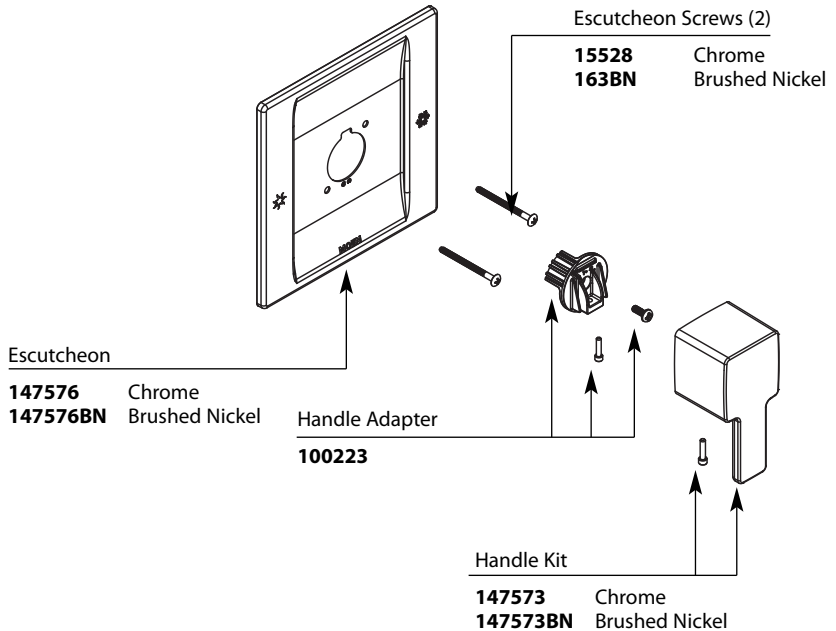

Buy it for looks. Buy it for life.®

Illustrated Parts

■ **Order by Part Number**

■ **Trim can be used with either the 63100 series or 3500 series valve**

90 DEGREE™					
Moentrol® Single-Handle Tub/Shower Trim					
Valve Trim		Shower Only		Tub/Shower	
MODEL		MODEL		MODEL	
TS3711	Chrome	TS3715	Chrome	TS3713	Chrome
TS3711BN	Brushed Nickel	TS3715BN	Brushed Nickel	TS3713BN	Brushed Nickel