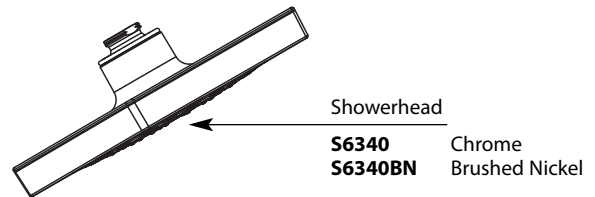

Buy it for looks. Buy it for life.®

Illustrated Parts

■ **Order by Part Number**

■ **Trim can be used with either the 63100 series or 3500 series valve**

90 DEGREE™					
Moentrol® Single-Handle Tub/Shower Trim					
Valve Trim		Shower Only		Tub/Shower	
MODEL		MODEL		MODEL	
TS3711	Chrome	TS3715	Chrome	TS3713	Chrome
TS3711BN	Brushed Nickel	TS3715BN	Brushed Nickel	TS3713BN	Brushed Nickel