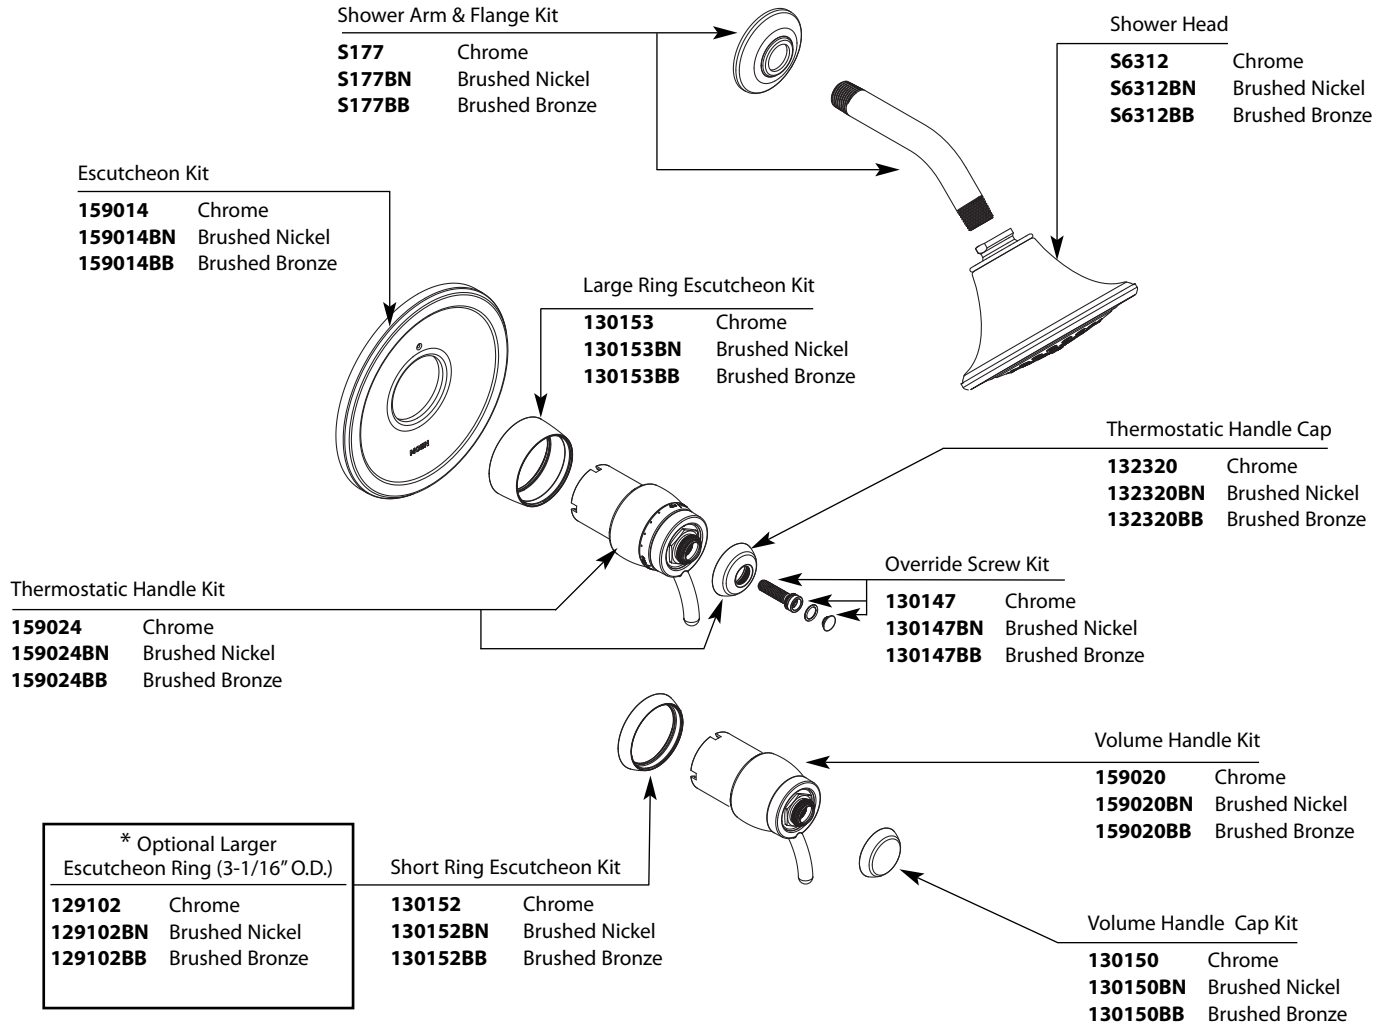

Buy it for looks. Buy it for life.®

Illustrated Parts

■ Order by Part Number

■ Trim can be used with S3371 thermostatic valve and S3600 volume control valve.

Icon™ ExactTemp® 3/4" Thermostatic Shower Trim		
Valve Trim Only	Shower Trim Only	Finish
TS3900	TS9115	Chrome
TS3900BN	TS9115BN	Brushed Nickel
TS3900BB	TS9115BB	Brushed Bronze

Available Separately