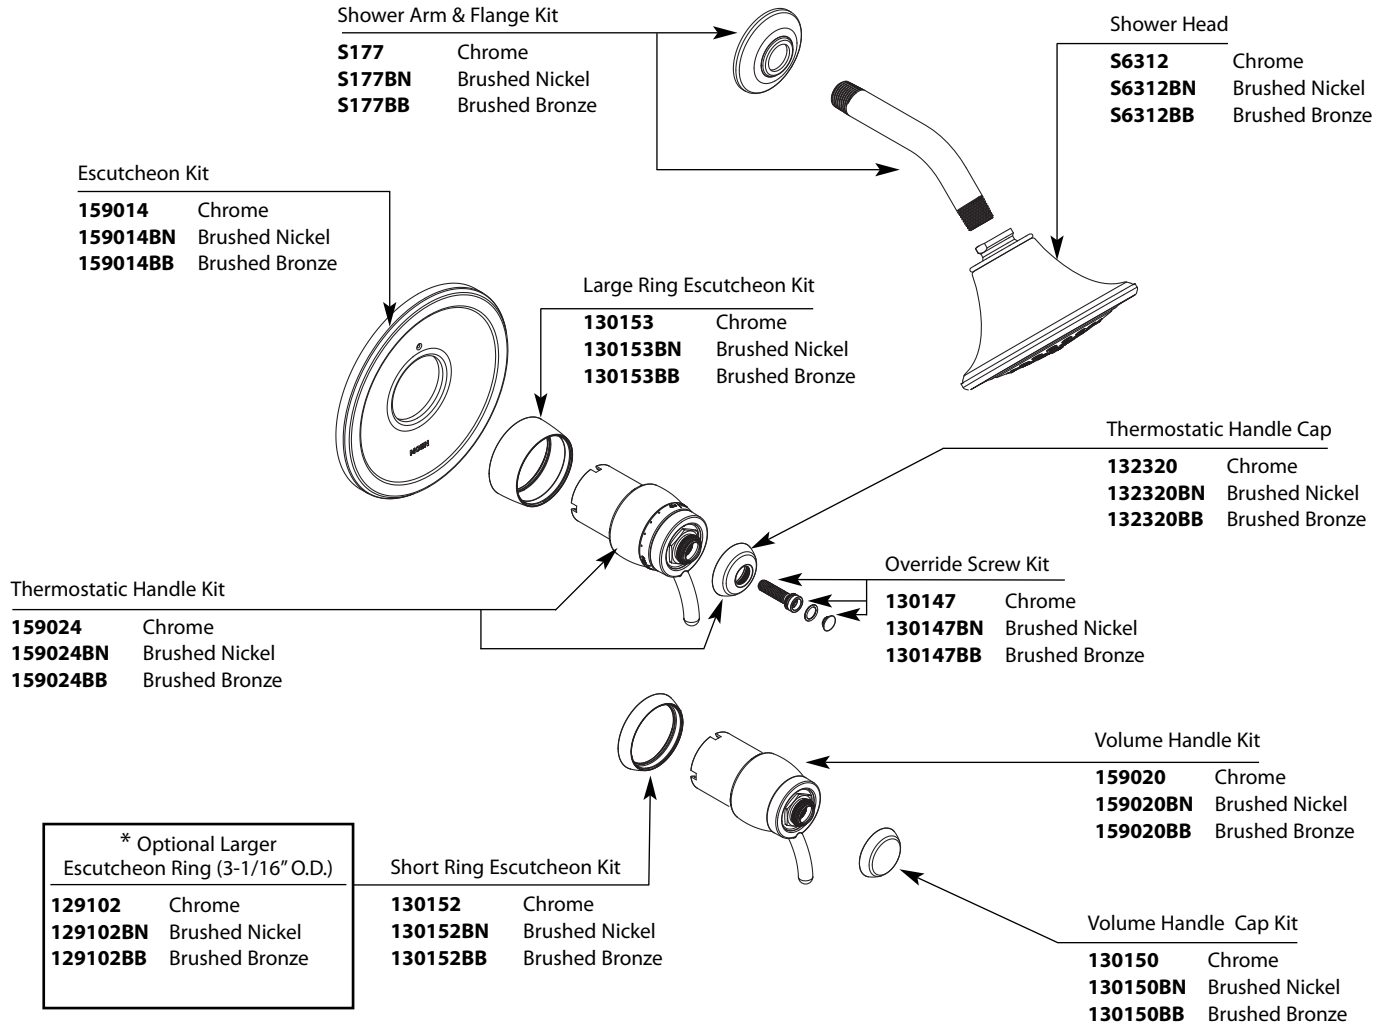

Buy it for looks. Buy it for life.®

Illustrated Parts

■ Order by Part Number

■ Trim can be used with S3371 thermostatic valve and S3600 volume control valve.

| Icon™ ExactTemp® 3/4" Thermostatic Shower Trim | | |
|---|------------------|----------------|
| Valve Trim Only | Shower Trim Only | Finish |
| TS3900 | TS9115 | Chrome |
| TS3900BN | TS9115BN | Brushed Nickel |
| TS3900BB | TS9115BB | Brushed Bronze |

Available Separately