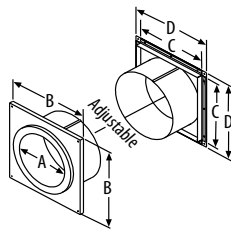

Support Box Rails

new product offering

Attach to outside of Square Ceiling Support Box to provide level, temporary support. This enables an installer to easily fasten the box in place without the need for another pair of hands. Simplifies installation.

SIZE	6"
ORDER #	6DT-SBRU
STOCK #	810007036

Wall Thimble

Adjusts from a minimum of 4" to a maximum of 10" wall thickness, and fits between standard wall studs. To accommodate thicker walls, the telescoping pieces can be extended up to 16" with a field-fabricated extension installed. Interior trim ring painted black. Must be installed with DuraTech chimney pipe horizontally through the wall and extend 6" into the room beyond the interior wall. (Black painted DuraTech is available). 6" and 8" stainless steel exterior trim available.

SIZE	5"	6"	7"	8"
A	7 1/8"	8 1/8"	9 1/8"	10 1/8"
B	14"	14"	16"	16"
C	10 7/8"	11 7/8"	12 7/8"	13 7/8"
D	13"	14"	15"	16"
ORDER #	5DT-WT	6DT-WT	7DT-WT	8DT-WT
STOCK #	810000030	810000109	810000183	810000250
SS TRIM	5"	6"	7"	8"
ORDER #	--	6DT-WTSS	--	8DT-WTSS
STOCK #	--	810000110	--	810000251