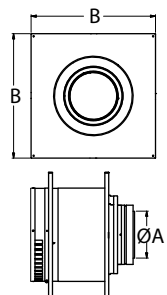

Combustion Air Wall Thimble

Use with Combustion Air System components. Delivers outdoor air as combustion air to the appliance. Operates as a direct vent system without requiring a second penetration to the building envelope. Black. Patent-pending.

SIZE	6"	8"
A	6"	8"
B	16"	18"
ORDER #	6CAS-WTDT	8CAS-WTDT
STOCK #	810000865	810000879