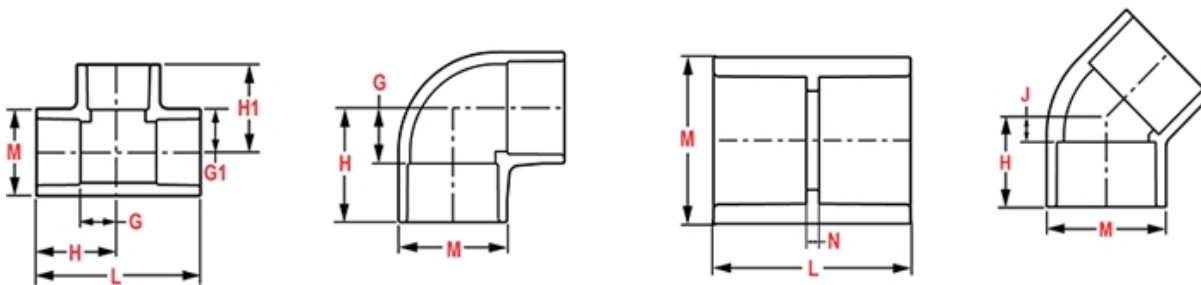

Weight(gm): 48

Size: 1-1/2"X1/2"

Color: WHITE

Material: PVC

Connection Spigot x Socket
Type Reduction

Injection Molded Dimension References:

- G** = (LAYING LENGTH) intersection of center lines to bottom of socket/thread; 90° elbows, tees, crosses; ± 1/32 inch.
- H** = Intersection of center lines to face of fitting; 90° elbows tees, crosses; ± 1/32 inch.
- J** = Intersection of center lines to bottom of socket/thread; 45° elbows; ± 1/32 inch
- L** = Overall length of fittings; ± 1/16 inch.
- M** = Outside diameter of socket/thread hub; ± 1/16 inch.
- N** = Socket bottom to socket bottom; couplings; ± 1/16 inch.
- W** = Height of cap; ± 1/16 inch

Typical Molded Dimension References

The information printed here is based on current information & product design at the time of publication and is subject to change without notification. Spears® ongoing commitment to product improvement may result in some variation. No representation, guarantees or warranties of any kind are as to its accuracy, suitability for particular application or results to be obtained therefrom. For verification of technical data or additional information, please contact Spears® Technical Service Department :: WEST COAST : (818) 364-1611 - EAST COAST : (717) 938-9006