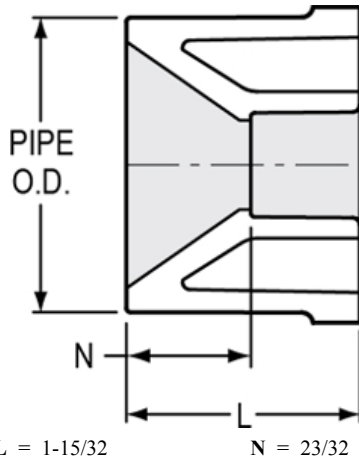

Part No: 437-209

Schedule 40 White

Bushing

Desc: 1-1/2X1/2 PVC RED BUSH SPIGOTXSOC SCH40

MSRP: 1.93

Part Code: 040

Weight(lbs): 0.106

Weight(kg): 0.048

Weight(gm): 48

Size: 1-1/2"X1/2"

Color: WHITE

Material: PVC

Connection Spigot x Socket
Type Reduction

Injection Molded Dimension References:

- G** = (LAYING LENGTH) intersection of center lines to bottom of socket/thread; 90° elbows, tees, crosses; ± 1/32 inch.
- H** = Intersection of center lines to face of fitting; 90° elbows tees, crosses; ± 1/32 inch.
- J** = Intersection of center lines to bottom of socket/thread; 45° elbows; ± 1/32 inch
- L** = Overall length of fittings; ± 1/16 inch.
- M** = Outside diameter of socket/thread hub; ± 1/16 inch.
- N** = Socket bottom to socket bottom; couplings; ± 1/16 inch.
- W** = Height of cap; ± 1/16 inch

Typical Molded Dimension References

The information printed here is based on current information & product design at the time of publication and is subject to change without notification. Spears® ongoing commitment to product improvement may result in some variation. No representation, guarantees or warranties of any kind are as to its accuracy, suitability for particular application or results to be obtained therefrom. For verification of technical data or additional information, please contact Spears® Technical Service Department :: WEST COAST : (818) 364-1611 - EAST COAST : (717) 938-9006