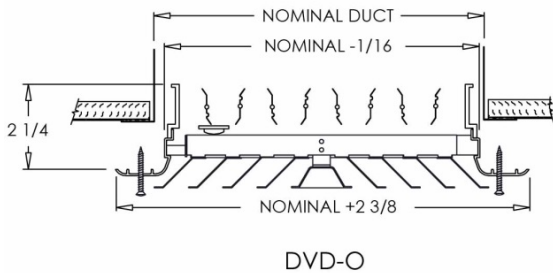

4S Air Pattern: