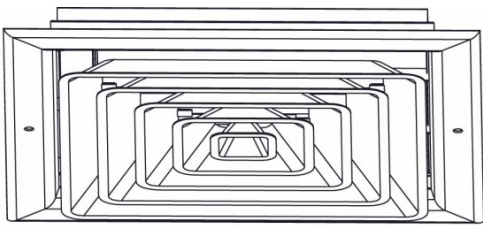

Commercial Submittal Sheet

DVD Series

Square & Rectangular Directional Diffuser

4S Air Pattern:

Additional Drawings:

Model: DVD
Description: Square & Rectangular Directional Diffuser

Standard Features:

- Directional volume diffuser
- Designed to handle high volumes of air with horizontal flow
- 14 air patterns available
- Square collar
- Countersunk mounting holes for flush appearance with color matching Philips posi-drive screws
- Rust resistant pre-coat with durable powder finish
- Soft White

Air Pattern 4S, Sizes 6x6 through 16x16:

- Extruded aluminum surface mount frame with signature line marks
- 4-way removable steel molded core diffuser
- Available in square sizes only

All Other Air Patterns and Sizes:

- Steel formed frame
- Individual formed blades welded together to make core diffuser pattern
- Available in square or rectangular sizes

Options:

- ☐ Concealed mounting holes (DVD-CM)
- ☐ Recessed screwdriver operated Opposed Blade Damper (DVD-0)
- ☐ 2" ADC compliant round collar with bead for ease of installation
- ☐ T-20 Tamper Proof Screws

Air Patterns:

☐ DVD-1S	☐ DVD-4S	☐ DVD-2CRR	☐ DVD-3R
☐ DVD-2S	☐ DVD-1RH	☐ DVD-2RH	☐ DVD-3H
☐ DVD-2SC	☐ DVD-1RV	☐ DVD-2RV	☐ DVD-4R
☐ DVD-3S	☐ DVD-2CRL		

Finishes:

Standard Colors

- ☐ Soft White
- ☐ Driftwood Tan

Designer Colors

- ☐ Almond
- ☐ Black Velvet
- ☐ Bronze
- ☐ Camaro Silver
- ☐ Coffee Tan
- ☐ Navajo White
- ☐ Vanilla

Other

- ☐ Aluminum Paint
- ☐ Glossy White

Additional Information:

Project / Location:
Engineer:
Architect:
Contractor:

Submittal Notes