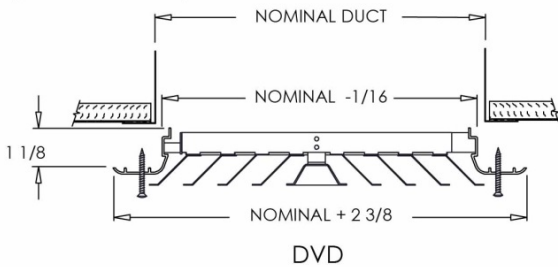

4S Air Pattern: