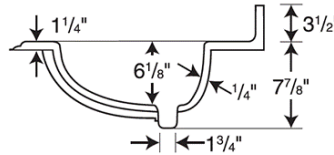

EV1B2261 22" x 61" Europa Vanity Top

Model number:

EV02261

Dimensions: 61" x 23" x 8"

Number of Bowls: One

Material: Swanstone

Standard Features:

- Bowl size: 19" x 13 1/8" x 6 7/8" (483mm x 333mm x 175mm)
- Gently curved front edge with sculpted ogee detailing.
- Reinforced solid surface means color and texture run all the way through and cannot wear away.
- Coordinates with Swanstone shower and bath systems.

Certifications

Swan products adhere to one or more of the following certifications:

EV1B2261 22" x 61" Europa Vanity Top

Model number:

EV02261

Dimensions: 61" x 23" x 8"

Number of Bowls: One

Material: Swanstone

Dimensions:

61 x 22 1/2 x 7 7/8 in.

Weight:

62 lbs

Model	A	B
EV1B2225	25"	12-1/2"
EV1B2231	31"	15-1/2"
EV1B2237	37"	18-1/2"
EV1B2243	43"	21-1/2"
EV1B2249	49"	24-1/2"
EV1B2255	55"	27-1/2"
EV1B2261	61"	30-1/2"

○ Drill Points ● Pre-drilled

Roman Ogee Edge

Capacity: 2 gallons to overflow

Project: _____

Contractor: _____

Representative: _____

Date: _____

Tel: _____