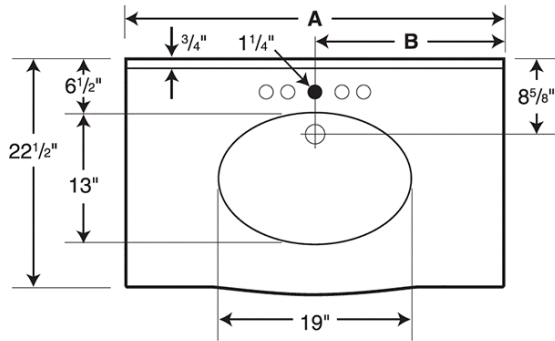

EV1B2261 22" x 61" Europa Vanity Top

Model number:

EV02261

Dimensions: 61" x 23" x 8"

Number of Bowls: One

Material: Swanstone

Standard Features:

- Bowl size: 19" x 13 1/8" x 6 7/8" (483mm x 333mm x 175mm)
- Gently curved front edge with sculpted ogee detailing.
- Reinforced solid surface means color and texture run all the way through and cannot wear away.
- Coordinates with Swanstone shower and bath systems.

Certifications

Swan products adhere to one or more of the following certifications:

EV1B2261 22" x 61" Europa Vanity Top

Model number:

EV02261

Dimensions: 61" x 23" x 8"

Number of Bowls: One

Material: Swanstone

Dimensions:

61 x 22 1/2 x 7 7/8 in.

Weight:

62 lbs

Model	A	B
EV1B2225	25"	12-1/2"
EV1B2231	31"	15-1/2"
EV1B2237	37"	18-1/2"
EV1B2243	43"	21-1/2"
EV1B2249	49"	24-1/2"
EV1B2255	55"	27-1/2"
EV1B2261	61"	30-1/2"

○ Drill Points ● Pre-drilled

Roman Ogee Edge

Capacity: 2 gallons to overflow

Project: _____

Contractor: _____

Representative: _____

Date: _____

Tel: _____