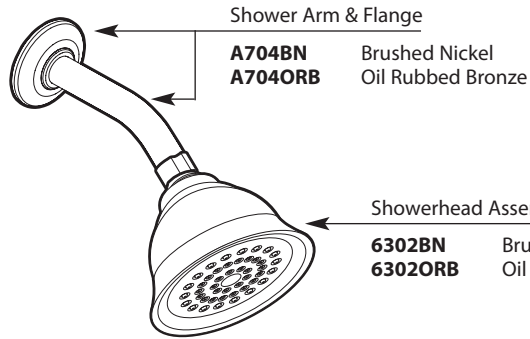

# Illustrated Parts

POSI-TEMP® Single-Handle Tub/Shower		
MODEL	TYPE	FINISH
82450BN	Lever	Brushed Nickel
82450ORB	Lever	Oil Rubbed Bronze

Retainer Clip  
**96914**

Temperature Limit Stop  
**106479**

Plaster Ground  
**12574**