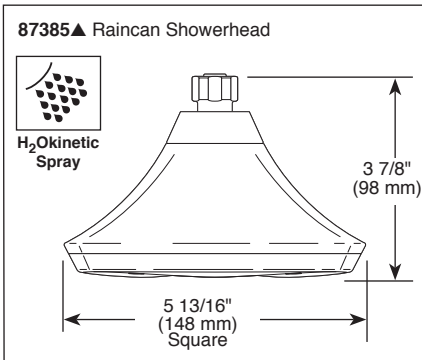

BRIZO®

TUB AND SHOWER FAUCET TRIM

Submitted Model No.: _____

Specific Features: _____

▲ Designate proper finish suffix

- Charlotte™ Bath Collection
- TempAssure® Thermostatic
- Valve Only (T60085)
- Shower Only (T60285)
- Tub/Shower (T60485)

STANDARD SPECIFICATIONS:

- TempAssure® thermostatic valve cartridge.
- Thermostatic wax element maintains the outlet temperature to $\pm 3.6^\circ\text{F}$.
- Must also order MultiChoice® Universal rough valve body (R60000 Series).
- Back-to-back installation capability.
- Lever volume control handle; temperature adjustment lever.
- Graphics indicate hot/cold temperature adjustment.
- Field adjustable to limit handle rotation into hot water zone.
- All parts replaceable from the front of the valve.
- Adjusts for up to 1" wall thickness.
- Single function H₂Okinetic Technology® showerhead; 2.0 gpm @ 80 PSI.
- Decorative, cast brass tub spout with slip-on feature and pull down diverter.