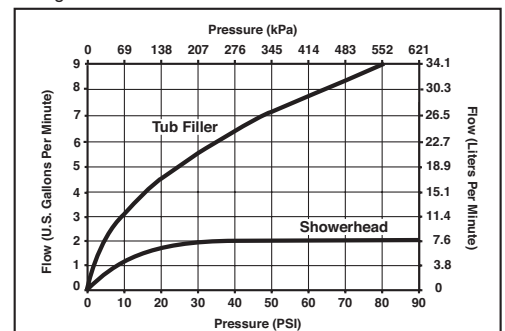

COMPLIES WITH:

- ASME A112.18.1 / CSA B125.1
- ASSE 1016 Type T
- ICC/ANSI A117.1 - Valve control only.
- EPA WaterSense®

Using R60000-UNBX: