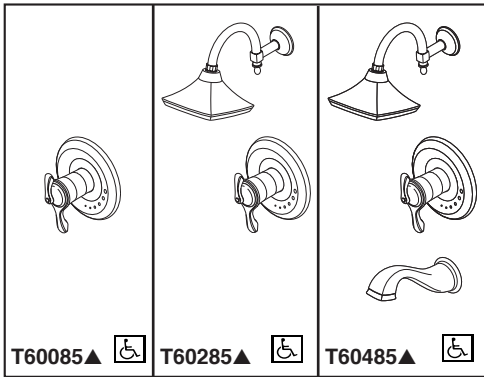

BRIZO®

TUB AND SHOWER FAUCET TRIM

Submitted Model No.: _____

Specific Features: _____

▲ Designate proper finish suffix

- Charlotte™ Bath Collection
- TempAssure® Thermostatic
- Valve Only (T60085)
- Shower Only (T60285)
- Tub/Shower (T60485)

STANDARD SPECIFICATIONS:

- TempAssure® thermostatic valve cartridge.
- Thermostatic wax element maintains the outlet temperature to $\pm 3.6^\circ\text{F}$.
- Must also order MultiChoice® Universal rough valve body (R60000 Series).
- Back-to-back installation capability.
- Lever volume control handle; temperature adjustment lever.
- Graphics indicate hot/cold temperature adjustment.
- Field adjustable to limit handle rotation into hot water zone.
- All parts replaceable from the front of the valve.
- Adjusts for up to 1" wall thickness.
- Single function H₂Okinetic Technology® showerhead; 2.0 gpm @ 80 PSI.
- Decorative, cast brass tub spout with slip-on feature and pull down diverter.