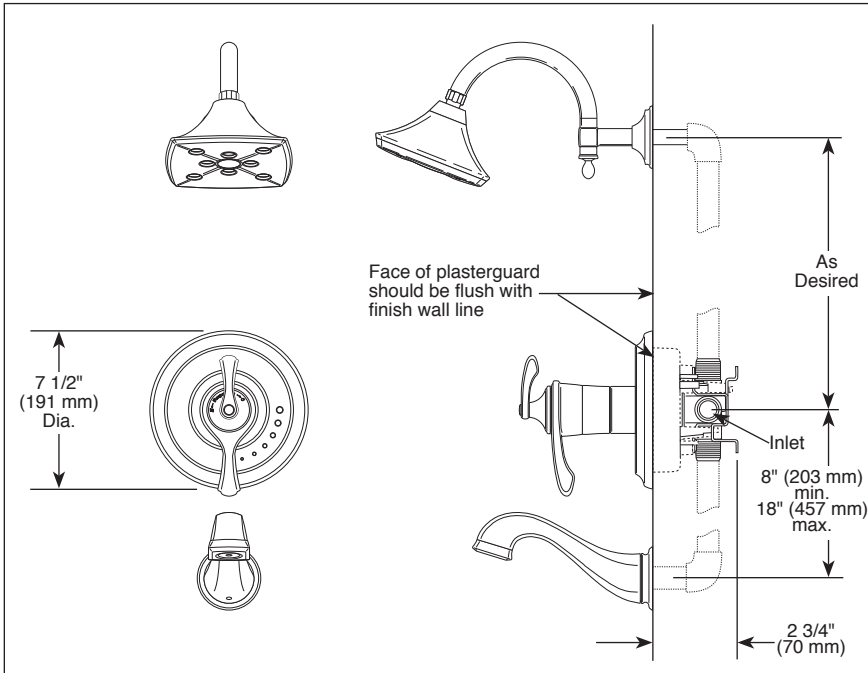

BRIZO®

TUB AND SHOWER FAUCET TRIM

Submitted Model No.: _____

Specific Features: _____

▲ Designate proper finish suffix

- Charlotte™ Bath Collection
- TempAssure® Thermostatic
- Valve Only (T60085)
- Shower Only (T60285)
- Tub/Shower (T60485)

STANDARD SPECIFICATIONS:

- TempAssure® thermostatic valve cartridge.
- Thermostatic wax element maintains the outlet temperature to $\pm 3.6^\circ\text{F}$.
- Must also order MultiChoice® Universal rough valve body (R60000 Series).
- Back-to-back installation capability.
- Lever volume control handle; temperature adjustment lever.
- Graphics indicate hot/cold temperature adjustment.
- Field adjustable to limit handle rotation into hot water zone.
- All parts replaceable from the front of the valve.
- Adjusts for up to 1" wall thickness.
- Single function H₂Okinetic Technology® showerhead; 2.0 gpm @ 80 PSI.
- Decorative, cast brass tub spout with slip-on feature and pull down diverter.