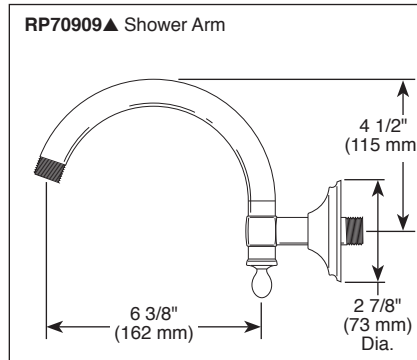

BRIZO®

TUB AND SHOWER FAUCET TRIM

Submitted Model No.: _____

Specific Features: _____

▲ Designate proper finish suffix

- Charlotte™ Bath Collection
- TempAssure® Thermostatic
- Valve Only (T60085)
- Shower Only (T60285)
- Tub/Shower (T60485)

STANDARD SPECIFICATIONS:

- TempAssure® thermostatic valve cartridge.
- Thermostatic wax element maintains the outlet temperature to $\pm 3.6^\circ\text{F}$.
- Must also order MultiChoice® Universal rough valve body (R60000 Series).
- Back-to-back installation capability.
- Lever volume control handle; temperature adjustment lever.
- Graphics indicate hot/cold temperature adjustment.
- Field adjustable to limit handle rotation into hot water zone.
- All parts replaceable from the front of the valve.
- Adjusts for up to 1" wall thickness.
- Single function H₂Okinetic Technology® showerhead; 2.0 gpm @ 80 PSI.
- Decorative, cast brass tub spout with slip-on feature and pull down diverter.