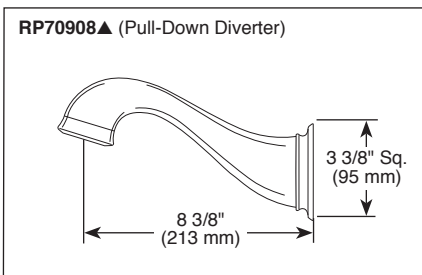

BRIZO®

TUB AND SHOWER FAUCET TRIM

Submitted Model No.: _____

Specific Features: _____

▲ Designate proper finish suffix

- Charlotte™ Bath Collection
- TempAssure® Thermostatic
- Valve Only (T60085)
- Shower Only (T60285)
- Tub/Shower (T60485)

STANDARD SPECIFICATIONS:

- TempAssure® thermostatic valve cartridge.
- Thermostatic wax element maintains the outlet temperature to $\pm 3.6^\circ\text{F}$.
- Must also order MultiChoice® Universal rough valve body (R60000 Series).
- Back-to-back installation capability.
- Lever volume control handle; temperature adjustment lever.
- Graphics indicate hot/cold temperature adjustment.
- Field adjustable to limit handle rotation into hot water zone.
- All parts replaceable from the front of the valve.
- Adjusts for up to 1" wall thickness.
- Single function H₂Okinetic Technology® showerhead; 2.0 gpm @ 80 PSI.
- Decorative, cast brass tub spout with slip-on feature and pull down diverter.