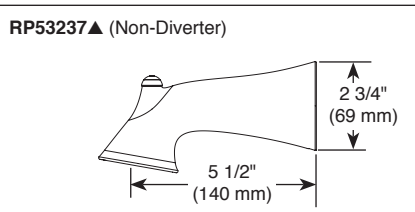

55 E 111th Street, Indianapolis, Indiana 46280
350 South Edgeware Road, St. Thomas, ON N5P 4L1
© 2017 Masco Corporation of Indiana

Delta reserves the right (1) to make changes in specifications and materials, and (2) to change or discontinue models, both without notice or obligation. Dimensions are for reference only. See current full-line price book or www.deltafaucet.com for finish options and product availability.