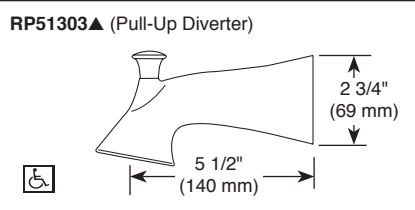

55 E 111th Street, Indianapolis, Indiana 46280
350 South Edgeware Road, St. Thomas, ON N5P 4L1
© 2017 Masco Corporation of Indiana

Delta reserves the right (1) to make changes in specifications and materials, and (2) to change or discontinue models, both without notice or obligation. Dimensions are for reference only. See current full-line price book or www.deltafaucet.com for finish options and product availability.