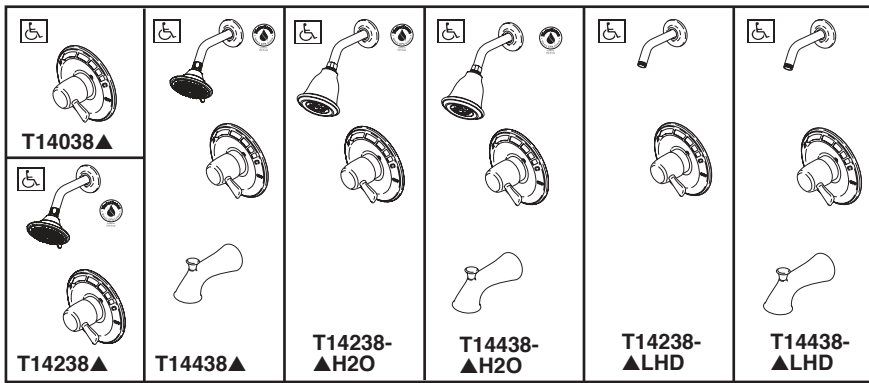

see what Delta can do™

TUB AND SHOWER FAUCET TRIM

- Lahara® Bath Collection
- Valve Only (T14038)
- Shower Only (T14238 & T14238-H2O)
- Tub/Shower (T14438 & T14438-H2O)

FEATURES:

- Monitor® 14 Series pressure balanced single handle mixing valve trim
- "H2O" models include H₂O Kinetic® Technology showerhead

STANDARD SPECIFICATIONS:

- Maintains a balanced pressure of hot and cold water even when a valve is turned on or off elsewhere in the system.
- For use with MultiChoice® Universal rough valve body. (R10000 Series)
- Back-to-back installation capability.
- Solid brass forged body.
- Temperature only controlled with handle.
- Field adjustable to limit handle rotation into hot water zone.
- 120° maximum handle rotation.
- All parts replaceable from the front of the valve.
- 1.75 gpm max @ 80 psi, 1.5 gpm @ 80 psi for product marked H2O
- "LHD" models have pad printed red/blue temperature indication less showerhead.
- Stem extension kit RP77991 can be ordered to allow for an additional 1 3/4" wall thickness. RP77991 ships with chrome escutcheon screws. For special finishes also order RP12630 escutcheon screws in desired finish.

COMPLIES WITH:

- ASME A112.18.1 / CSA B125.1
- ASSE 1016
- ICC/ANSI A117.1 - Valve control only
- EPA WaterSense®

Submitted Model No.: _____

Specific Features: _____

▲ Designate Proper Finish Suffix

55 E 111th Street, Indianapolis, Indiana 46280
 350 South Edgeware Road, St. Thomas, ON N5P 4L1
 © 2017 Masco Corporation of Indiana