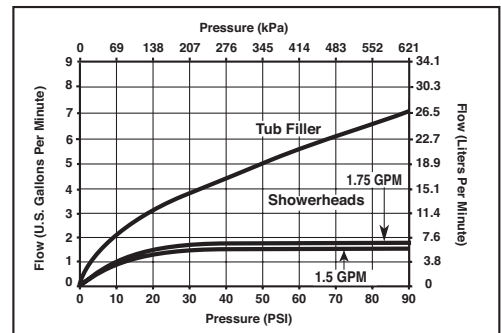

55 E 111th Street, Indianapolis, Indiana 46280
350 South Edgeware Road, St. Thomas, ON N5P 4L1
© 2017 Masco Corporation of Indiana

Delta reserves the right (1) to make changes in specifications and materials, and (2) to change or discontinue models, both without notice or obligation. Dimensions are for reference only. See current full-line price book or www.deltafaucet.com for finish options and product availability.