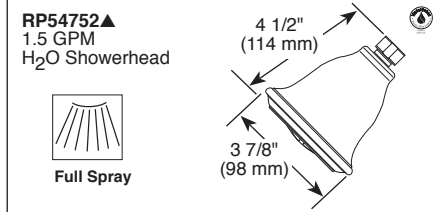

55 E 111th Street, Indianapolis, Indiana 46280
350 South Edgeware Road, St. Thomas, ON N5P 4L1
© 2017 Masco Corporation of Indiana

Delta reserves the right (1) to make changes in specifications and materials, and (2) to change or discontinue models, both without notice or obligation. Dimensions are for reference only. See current full-line price book or www.deltafaucet.com for finish options and product availability.