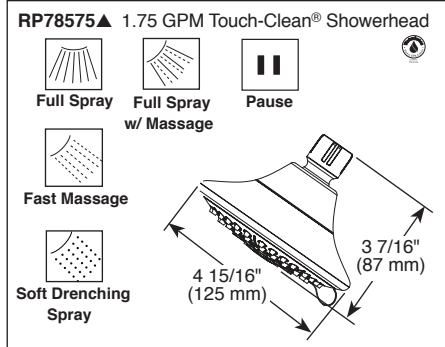

see what Delta can do™

TUB AND SHOWER FAUCET TRIM

- Lahara® Bath Collection
- Valve Only (T14038)
- Shower Only (T14238 & T14238-H2O)
- Tub/Shower (T14438 & T14438-H2O)

FEATURES:

- Monitor® 14 Series pressure balanced single handle mixing valve trim
- "H2O" models include H₂O Kinetic® Technology showerhead

STANDARD SPECIFICATIONS:

- Maintains a balanced pressure of hot and cold water even when a valve is turned on or off elsewhere in the system.
- For use with MultiChoice® Universal rough valve body. (R10000 Series)
- Back-to-back installation capability.
- Solid brass forged body.
- Temperature only controlled with handle.
- Field adjustable to limit handle rotation into hot water zone.
- 120° maximum handle rotation.
- All parts replaceable from the front of the valve.
- 1.75 gpm max @ 80 psi, 1.5 gpm @ 80 psi for product marked H2O
- "LHD" models have pad printed red/blue temperature indication less showerhead.
- Stem extension kit RP77991 can be ordered to allow for an additional 1 3/4" wall thickness. RP77991 ships with chrome escutcheon screws. For special finishes also order RP12630 escutcheon screws in desired finish.

COMPLIES WITH:

- ASME A112.18.1 / CSA B125.1
- ASSE 1016
- ICC/ANSI A117.1 - Valve control only
- EPA WaterSense®

Submitted Model No.: _____

Specific Features: _____

▲ Designate Proper Finish Suffix

55 E 111th Street, Indianapolis, Indiana 46280
 350 South Edgeware Road, St. Thomas, ON N5P 4L1
 © 2017 Masco Corporation of Indiana