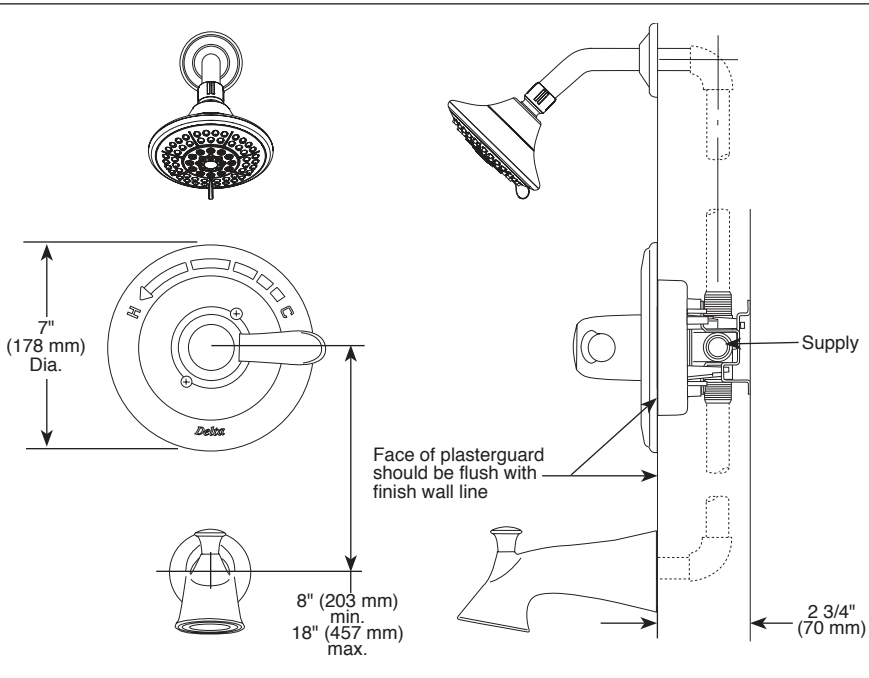

see what Delta can do™

TUB AND SHOWER FAUCET TRIM

- Lahara® Bath Collection
- Valve Only (T14038)
- Shower Only (T14238 & T14238-H2O)
- Tub/Shower (T14438 & T14438-H2O)

FEATURES:

- Monitor® 14 Series pressure balanced single handle mixing valve trim
- "H2O" models include H₂O Kinetic® Technology showerhead

STANDARD SPECIFICATIONS:

- Maintains a balanced pressure of hot and cold water even when a valve is turned on or off elsewhere in the system.
- For use with MultiChoice® Universal rough valve body. (R10000 Series)
- Back-to-back installation capability.
- Solid brass forged body.
- Temperature only controlled with handle.
- Field adjustable to limit handle rotation into hot water zone.
- 120° maximum handle rotation.
- All parts replaceable from the front of the valve.
- 1.75 gpm max @ 80 psi, 1.5 gpm @ 80 psi for product marked H2O
- "LHD" models have pad printed red/blue temperature indication less showerhead.
- Stem extension kit RP77991 can be ordered to allow for an additional 1 3/4" wall thickness. RP77991 ships with chrome escutcheon screws. For special finishes also order RP12630 escutcheon screws in desired finish.

COMPLIES WITH:

- ASME A112.18.1 / CSA B125.1
- ASSE 1016
- ICC/ANSI A117.1 - Valve control only
- EPA WaterSense®

Submitted Model No.: _____

Specific Features: _____

▲ Designate Proper Finish Suffix

55 E 111th Street, Indianapolis, Indiana 46280
 350 South Edgeware Road, St. Thomas, ON N5P 4L1
 © 2017 Masco Corporation of Indiana