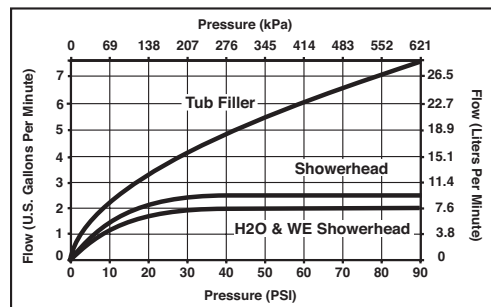

STANDARD SPECIFICATIONS:

- Maintains a balanced pressure of hot and cold water even when a valve is turned on or off elsewhere in the system.
- For use with MultiChoice® Universal rough valve body. (R10000 Series)
- Back-to-back installation capability.
- Solid brass forged body.
- Lever volume control handle; temperature adjustment dial.
- Field adjustable to limit handle rotation into hot water zone.
- Maximum dial rotation adjustable between 90° and 180°.
- All parts replaceable from the front of the valve.
- 2.5 gpm @ 80 PSI for standard models and 2.0 gpm @ 80 PSI for models with -H2O & -WE suffix.
- 1/2" CWT sweat and 1/2" IPS threaded spout adapter.
- Stem extension kit RP77992 can be ordered to allow for an additional 1 3/4" wall thickness. RP77992 ships with chrome escutcheon screws. For special finishes also order RP12630 escutcheon screws in desired finish.

WARRANTY

1. Lifetime limited warranty on parts (other than electronic parts and batteries) and finishes; or, for commercial users, for 5 years from date of purchase.
   - 5 year limited warranty on electronic parts (other than batteries); or, for commercial users, for 1 year from the date of purchase.
2. No warranty is provided on batteries.

COMPLIES WITH:

- ASME A112.18.1 / CSA B125.1
- Indicates compliance to ICC/ANSI A117.1 - Valve control only.
- EPA WaterSense® (**H2O models only**)

55 E. 111th Street, Indianapolis, Indiana 46280
350 South Edgeware Road, St. Thomas, ON N5P 4L1
© 2016 Masco Corporation of Indiana