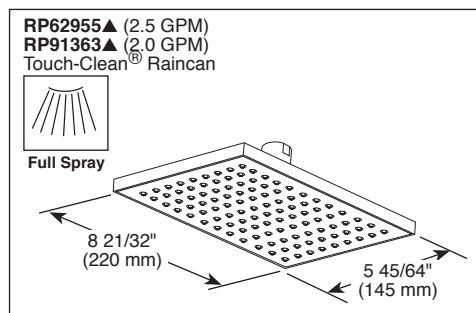

▲ Designate Proper Finish Suffix

Delta reserves the right (1) to make changes in specifications and materials, and (2) to change or discontinue models, both without notice or obligation. Dimensions are for reference only. See current full-line price book or www.deltafaucet.com for finish options and product availability.