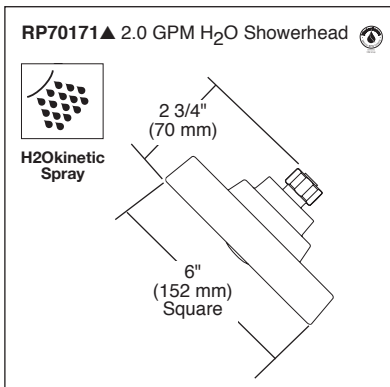

▲ Designate Proper Finish Suffix

Delta reserves the right (1) to make changes in specifications and materials, and (2) to change or discontinue models, both without notice or obligation. Dimensions are for reference only. See current full-line price book or www.deltafaucet.com for finish options and product availability.