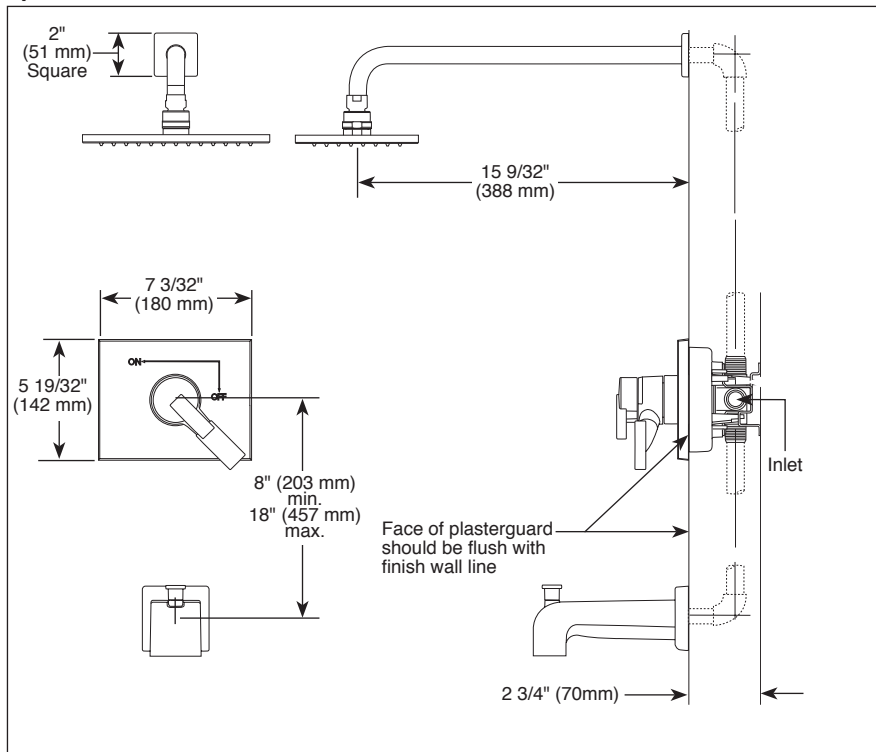

▲ Designate Proper Finish Suffix

Delta reserves the right (1) to make changes in specifications and materials, and (2) to change or discontinue models, both without notice or obligation. Dimensions are for reference only. See current full-line price book or www.deltafaucet.com for finish options and product availability.