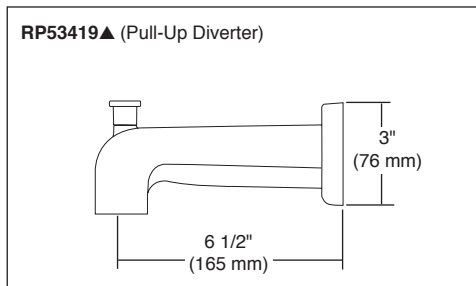

▲ Designate Proper Finish Suffix

Delta reserves the right (1) to make changes in specifications and materials, and (2) to change or discontinue models, both without notice or obligation. Dimensions are for reference only. See current full-line price book or www.deltafaucet.com for finish options and product availability.