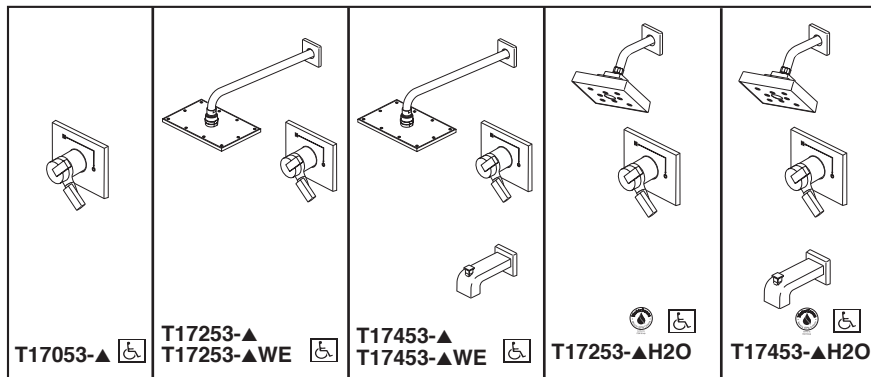

## STANDARD SPECIFICATIONS:

- Maintains a balanced pressure of hot and cold water even when a valve is turned on or off elsewhere in the system.
- For use with MultiChoice® Universal rough valve body. (R10000 Series)
- Back-to-back installation capability.
- Solid brass forged body.
- Lever volume control handle; temperature adjustment dial.
- Field adjustable to limit handle rotation into hot water zone.
- Maximum dial rotation adjustable between 90° and 180°.
- All parts replaceable from the front of the valve.
- 2.5 gpm @ 80 PSI for standard models and 2.0 gpm @ 80 PSI for models with -H2O & -WE suffix.
- 1/2" CWT sweat and 1/2" IPS threaded spout adapter.
- Stem extension kit RP77992 can be ordered to allow for an additional 1 3/4" wall thickness. RP77992 ships with chrome escutcheon screws. For special finishes also order RP12630 escutcheon screws in desired finish.

## COMPLIES WITH:

- ASME A112.18.1 / CSA B125.1
- Indicates compliance to ICC/ANSI A117.1 - Valve control only.
- EPA WaterSense® (**H2O models only**)

55 E. 111th Street, Indianapolis, Indiana 46280  
 350 South Edgeware Road, St. Thomas, ON N5P 4L1  
 © 2016 Masco Corporation of Indiana