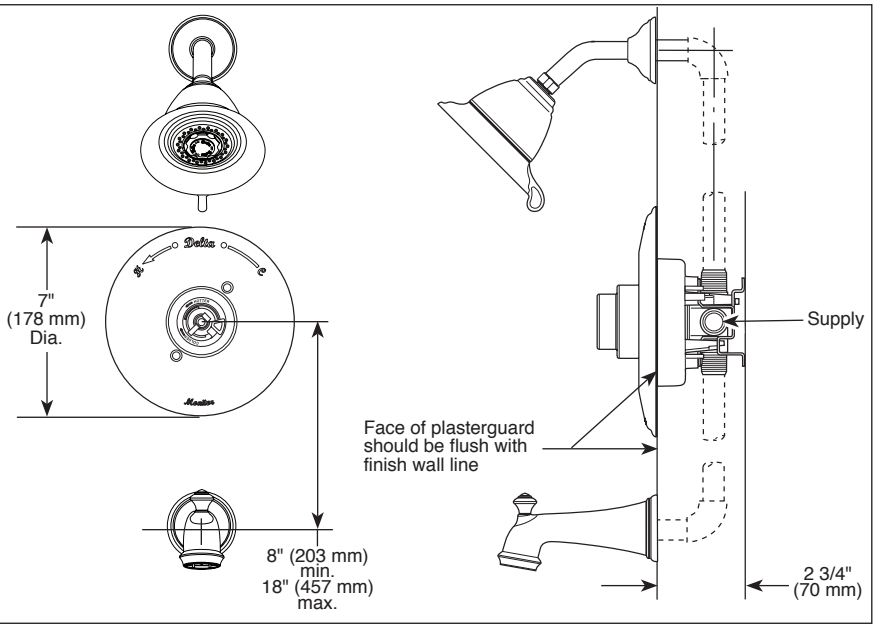

- Victorian® Collection
- Tub Only (T14155 Series)
- Shower Only (T14255 Series)
- Tub/Shower (T14455 Series)

Submitted Model No.: _____

Specific Features: _____

FEATURES:

- Monitor® 14 Series pressure balanced bath mixing valve trim
- "-H2O" models include H₂O Kinetic® Technology showerhead

STANDARD SPECIFICATIONS:

- Maintains a balanced pressure of hot and cold water even when a valve is turned on or off elsewhere in the system.
- For use with MultiChoice® Universal rough valve body. (R10000 Series)
- Back-to-back installation capability.
- Solid brass forged body.
- Temperature only controlled with handle.
- Field adjustable to limit handle rotation into hot water zone.
- 120° maximum handle rotation.
- All parts replaceable from the front of the valve.
- Decorative trim ring available as RP34359.
- LHP - less handle program - see recommended handles below.
- Stem extension kit RP77991 can be ordered to allow for an additional 1 3/4" wall thickness. RP77991 ships with chrome escutcheon screws. For special finishes also order RP12630 escutcheon screws in desired finish.

WARRANTY

- Lifetime limited warranty on parts (other than electronic parts and batteries) and finishes: or, for commercial users, for 5 years from date of purchase.
- 5 year limited warranty on electronic parts (other than batteries); or, for commercial users, for 1 year from the date of purchase. No warranty is provided on batteries.

▲ Designate Proper Finish Suffix

RP34357▲ (Pull-Up Diverter) 6 1/2" (165 mm) 3 1/8" (79 mm)	H716▲ 3" (76 mm)	RP34355▲ Dual Spray Touch-Clean® Showerhead 4 1/4" (108 mm) 5 1/2" (140 mm) Full Spray Massage Spray
RP43028▲ (Non-Diverter) 6 1/2" (165 mm) 3 1/8" (79 mm)	H712▲ 2 3/8" (60 mm)	RP70172▲ 2.0 GPM H₂O Showerhead 3 13/32" (86 mm) 7 29/32" (201 mm) Full Spray
RP34359▲ 8 5/8" (218.4 mm) 7 3/4" (197 mm)		RP77991 Available Extension Kit