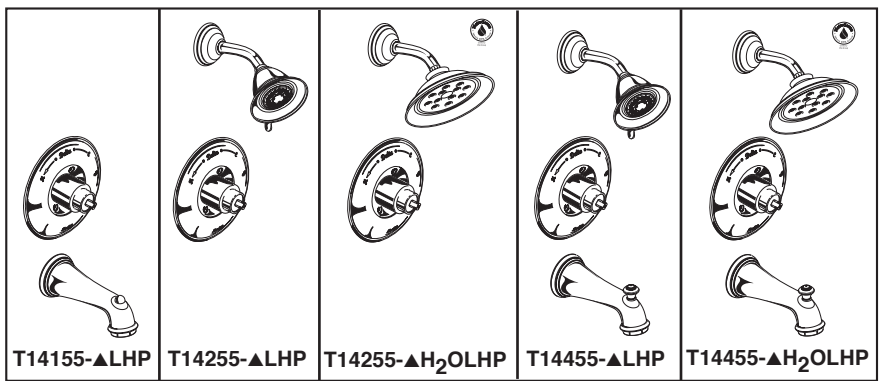

TUB AND SHOWER FAUCET TRIM

- Victorian® Collection
- Tub Only (T14155 Series)
- Shower Only (T14255 Series)
- Tub/Shower (T14455 Series)

Submitted Model No.: _____

Specific Features: _____

FEATURES:

- Monitor® 14 Series pressure balanced bath mixing valve trim
- "-H2O" models include H₂O Kinetic® Technology showerhead

STANDARD SPECIFICATIONS:

- Maintains a balanced pressure of hot and cold water even when a valve is turned on or off elsewhere in the system.
- For use with MultiChoice® Universal rough valve body. (R10000 Series)
- Back-to-back installation capability.
- Solid brass forged body.
- Temperature only controlled with handle.
- Field adjustable to limit handle rotation into hot water zone.
- 120° maximum handle rotation.
- All parts replaceable from the front of the valve.
- Decorative trim ring available as RP34359.
- LHP - less handle program - see recommended handles below.
- Stem extension kit RP77991 can be ordered to allow for an additional 1 3/4" wall thickness. RP77991 ships with chrome escutcheon screws. For special finishes also order RP12630 escutcheon screws in desired finish.