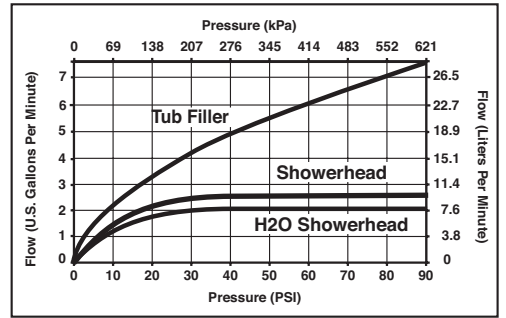

COMPLIES WITH:

- ASME A112.18.1 / CSA B125.1
- ASSE 1016
- EPA WaterSense®

Delta reserves the right (1) to make changes in specifications and materials, and (2) to change or discontinue models, both without notice or obligation. Dimensions are for reference only. See current full-line price book or www.deltafaucet.com for finish options and product availability.

55 E 111th Street, Indianapolis, Indiana 46280
350 South Edgeware Road, St. Thomas, ON N5P 4L1
© 2016 Masco Corporation of Indiana