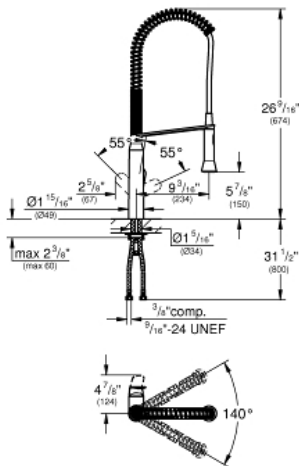

K7
Single-Handle Kitchen Faucet
MODEL # 32951000

Pure Freude
an Wasser

GROHE

ADA

Product Description:

K7

Single-Handle Kitchen Faucet

Standard Specification:

- Single hole installation
- GROHE StarLight finish
- GROHE SilkMove 1.4" (35 mm) ceramic cartridge
- Professional spray
- Locking Push Button Control - to switch from regular flow to spray
- Automatic return to aerator
- Metal spray
- Adjustable flow rate limiter
- Swivel Spout
- Swivel area 140°
- 360° maneuverable spring arm
- Protected against backflow
- Stainless steel flex lines
- Quick installation system
- Min. recommended pressure: 15 psi (1.0 bar)
- Max Flow Rate: 1.75 gpm (6.6 L/min)