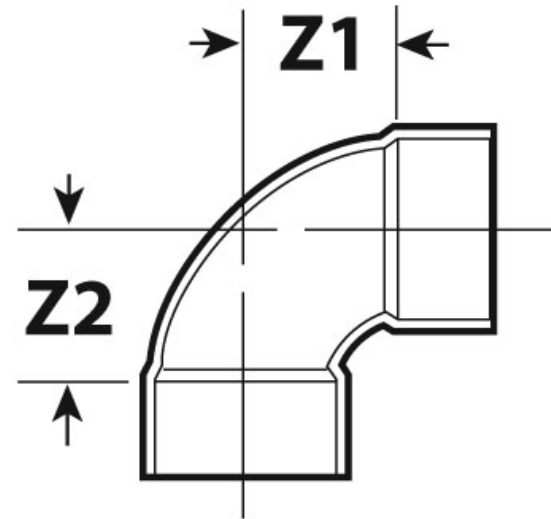

Submittal Sheet

Part Description:
 8" PVC WHITE Sewer Long Turn Sweep 90
 Degree Bend or Elbow H X H

Part Number:
 414168BC

Approvals and Listings maintained by:
Canplas Industries Ltd
 Canada: 1-800-461-5300 USA: 1-888-461-5307

Part #	Part UPC	Colour	Size (inches)	Ctn Qty	Ctn Bar Code	Ctn. Wt (Kgs)	Ctn. Wt (lbs)	Skid Cubic (m)	Skid Cubic (ft)	Ctns/Skid
414168BC	662671412102	WHITE	8X8	2	20662671412106	7.16	15.75	1.90	67.04	18

Dimensions (inches)

Z1	Z2
6.68	6.47