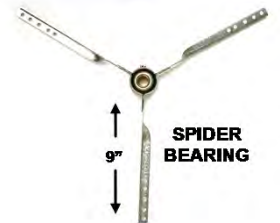

HIGH RISE PILLOW BLOCK BEARING

PILLOW BLOCK BEARING

PILLOW BLOCK SIDE OILER

SPIDER BEARING

BEARING BALL & CUSHION

ECONOMY HOLLOW STEEL COLLAR

STANDARD SOLID STEEL COLLAR