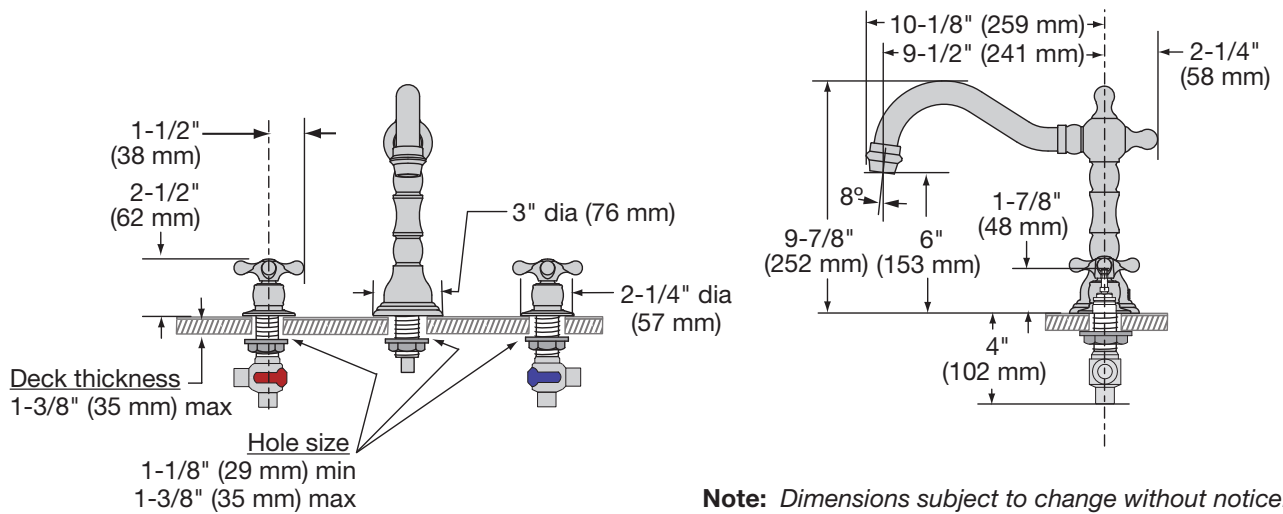

- Two handle Roman Tub Faucet with quarter turn ceramic control components.
- Handspray with separate push button diverter (Model SRT-4472)
- 1/2 rigid copper tubing connections
- Cast brass spout
- Metal construction, polished chrome finish

Dimensions Carrington Roman Tub Faucet, SRT-4472