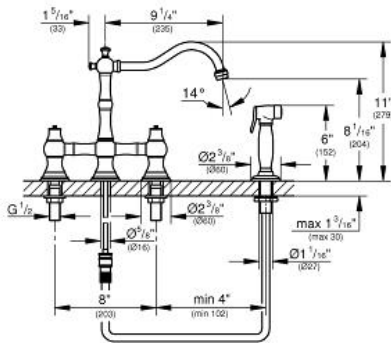

BRIDGEFORD  
Kitchen Faucet with Side Spray  
MODEL # 20158ZB0

Pure Freude  
an Wasser

GROHE

**Product Description:**  
**BRIDGEFORD**  
Kitchen Faucet with Side Spray

**Standard Specification:**

- Four-hole installation
- **GROHE StarLight** finish
- Brass body and spray
- 9 1/4" faucet reach
- Handles sold separately
- Max Flow Rate 2.2 gpm (8.3 L/min)
- Less Handles – order handles (18 244 / 18 733) (sold separately)

**Applicable Codes & Standards:**

- Energy Policy Act of 1992
- NSF 61
- ASME A112.18.1/CSA B125.1
- US Federal and State material regulations

**Color:**

- 20158ZB0 Oil Rubbed Bronze